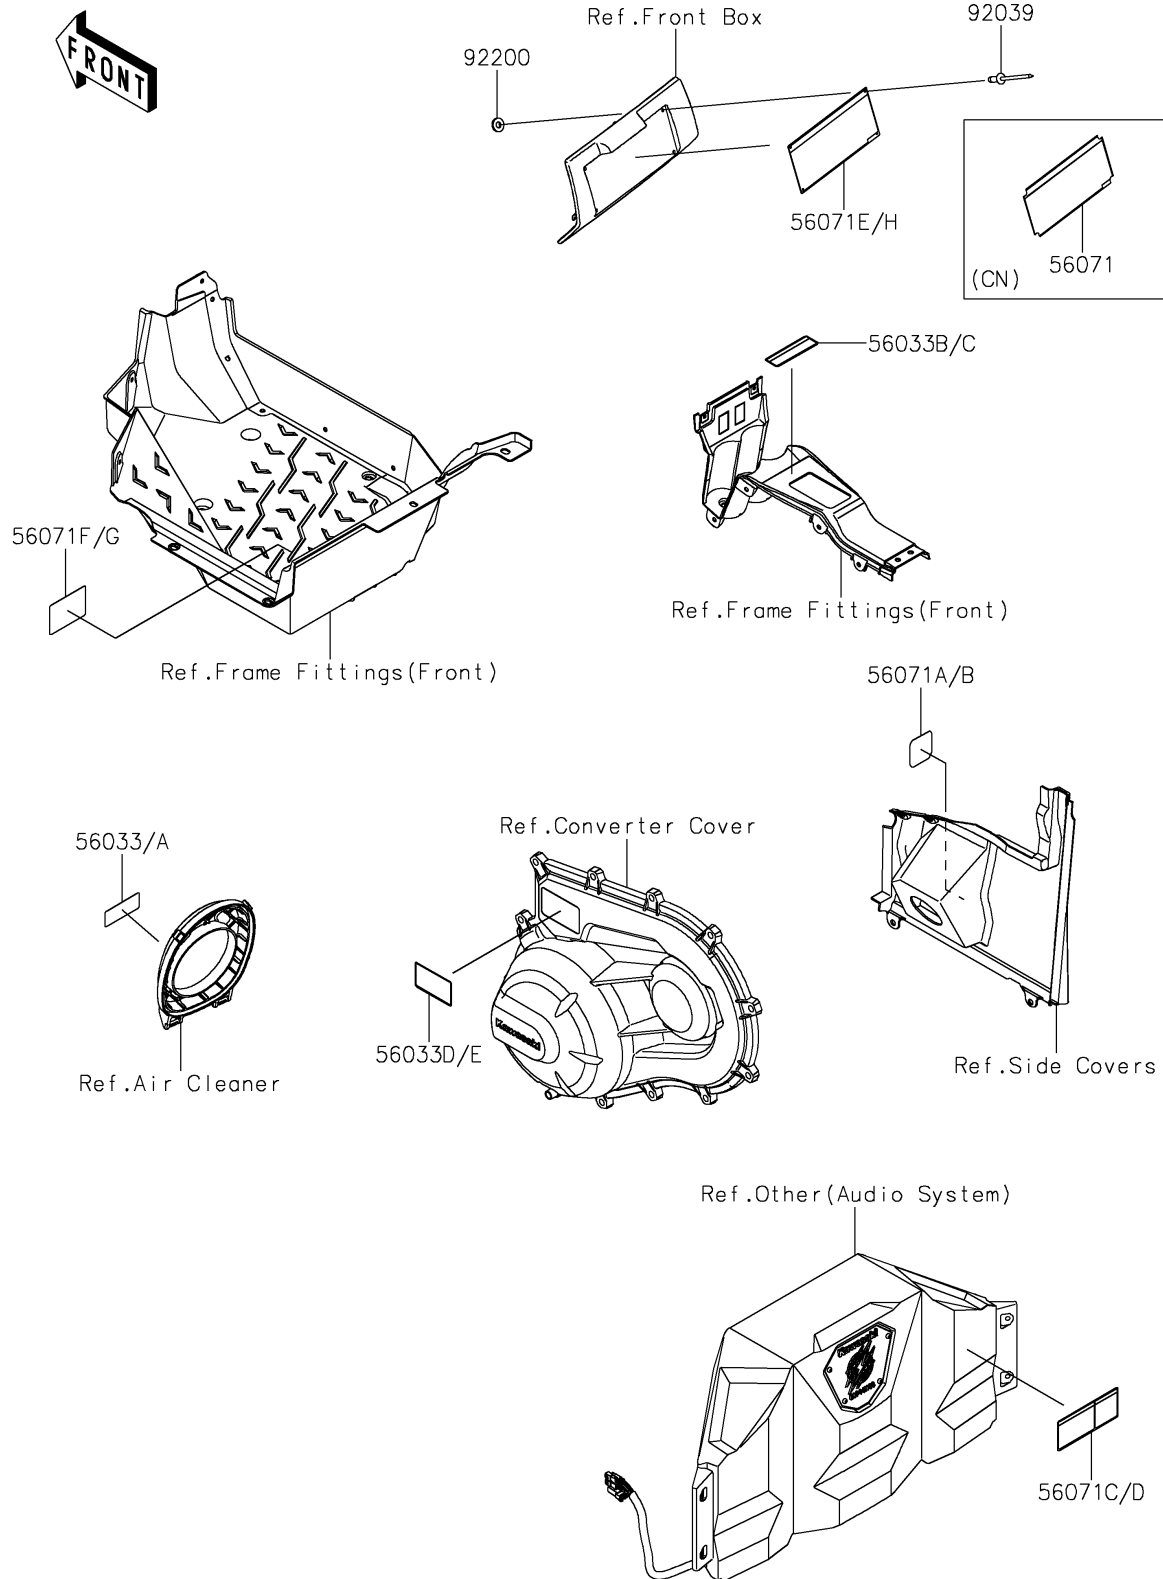

2026 TERYX® KRX4™ 1000 BLACKOUT EDITION

Kawasaki
Let the Good Times Roll®

PARTS DIAGRAM

Labels

F2860

2026 TERYX® KRX4™ 1000 BLACKOUT EDITION

Kawasaki
Let the Good Times Roll®

PARTS LIST

Labels

ITEM NAME	PART NUMBER	QUANTITY
LABEL-MANUAL,AIR CLEANER (Ref # 56033)	56033-0724	1
LABEL-MANUAL,AIR CLEANER (Ref # 56033A)	56033-0731	1
LABEL-MANUAL,SHIFT NOTICE (Ref # 56033B)	56033-0822	1
LABEL-MANUAL,SHIFT NOTICE (Ref # 56033C)	56033-0826	1
LABEL-MANUAL,DRIVE BELT (Ref # 56033D)	56033-0996	1
LABEL-MANUAL,DRIVE BELT (Ref # 56033E)	56033-1000	1
LABEL-WARNING,GENERAL (Ref # 56071)	56071-0501	1
LABEL-WARNING,GASOLINE (Ref # 56071A)	56071-0588	1
LABEL-WARNING,GASOLINE(FRENCH) (Ref # 56071B)	56071-0593	1
LABEL-WARNING,CARGO BED (Ref # 56071C)	56071-0925	1
LABEL-WARNING,CARGO BED (Ref # 56071D)	56071-0926	1
LABEL-WARNING,GENERAL (Ref # 56071E)	56071-1035	1
LABEL-WARNING,TIRE INFORMATION (Ref # 56071F)	56071-1036	1
LABEL-WARNING,TIRE INFORMATION (Ref # 56071G)	56071-1038	1
LABEL-WARNING,GENERAL (Ref # 56071H)	56071-1179	1
RIVET,3.2X8 (Ref # 92039)	92039-3763	4
WASHER,3.5X8X1 (Ref # 92200)	92200-1251	4