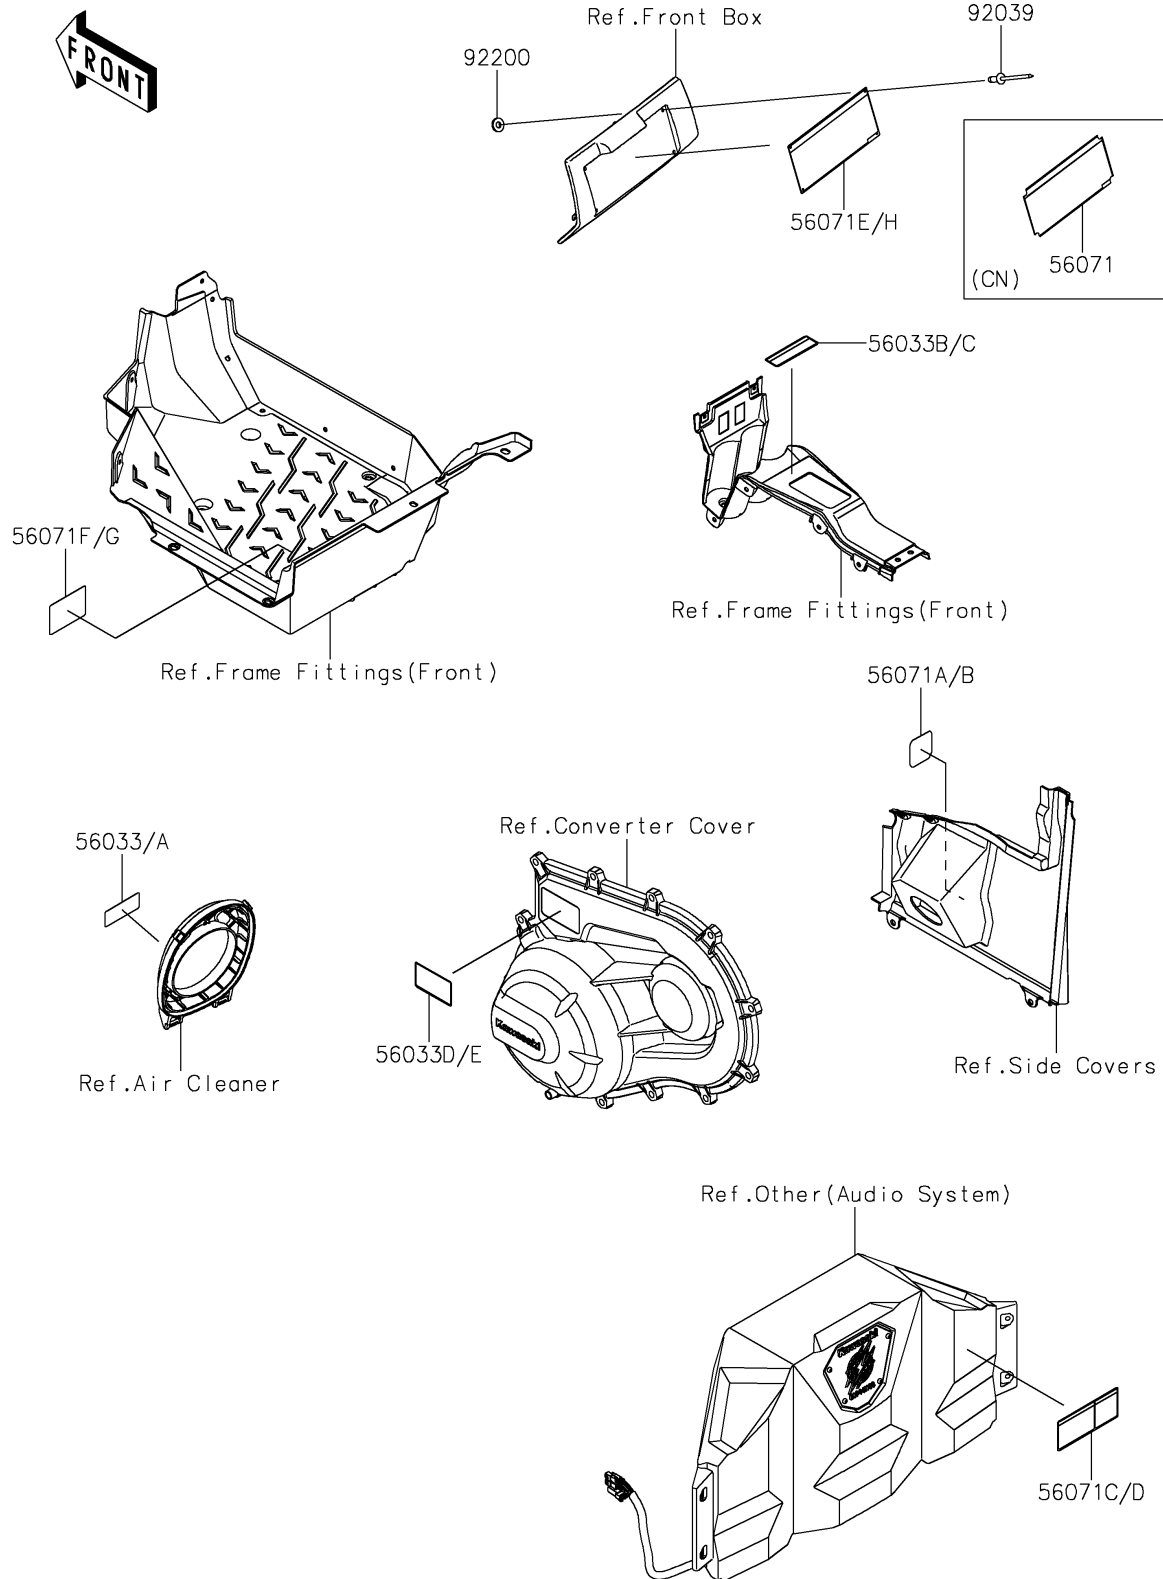

2025 TERYX® KRX4™ 1000 BLACKOUT EDITION

Kawasaki
Let the Good Times Roll®

PARTS DIAGRAM

Labels

F2860

2025 TERYX® KRX4™ 1000 BLACKOUT EDITION

Kawasaki
Let the Good Times Roll®

PARTS LIST

Labels

ITEM NAME	PART NUMBER	QUANTITY
LABEL-MANUAL,AIR CLEANER (Ref # 56033)	56033-0724	1
LABEL-MANUAL,AIR CLEANER (Ref # 56033A)	56033-0731	1
LABEL-MANUAL,SHIFT NOTICE (Ref # 56033B)	56033-0822	1
LABEL-MANUAL,SHIFT NOTICE (Ref # 56033C)	56033-0826	1
LABEL-MANUAL,DRIVE BELT (Ref # 56033D)	56033-0996	1
LABEL-MANUAL,DRIVE BELT (Ref # 56033E)	56033-1000	1
LABEL-WARNING,GENERAL (Ref # 56071)	56071-0501	1
LABEL-WARNING,GASOLINE (Ref # 56071A)	56071-0588	1
LABEL-WARNING,GASOLINE(FRENCH) (Ref # 56071B)	56071-0593	1
LABEL-WARNING,CARGO BED (Ref # 56071C)	56071-0925	1
LABEL-WARNING,CARGO BED (Ref # 56071D)	56071-0926	1
LABEL-WARNING,GENERAL (Ref # 56071E)	56071-1035	1
LABEL-WARNING,TIRE INFORMATION (Ref # 56071F)	56071-1036	1
LABEL-WARNING,TIRE INFORMATION (Ref # 56071G)	56071-1038	1
RIVET,3.2X8 (Ref # 92039)	92039-3763	4
WASHER,3.5X8X1 (Ref # 92200)	92200-1251	4