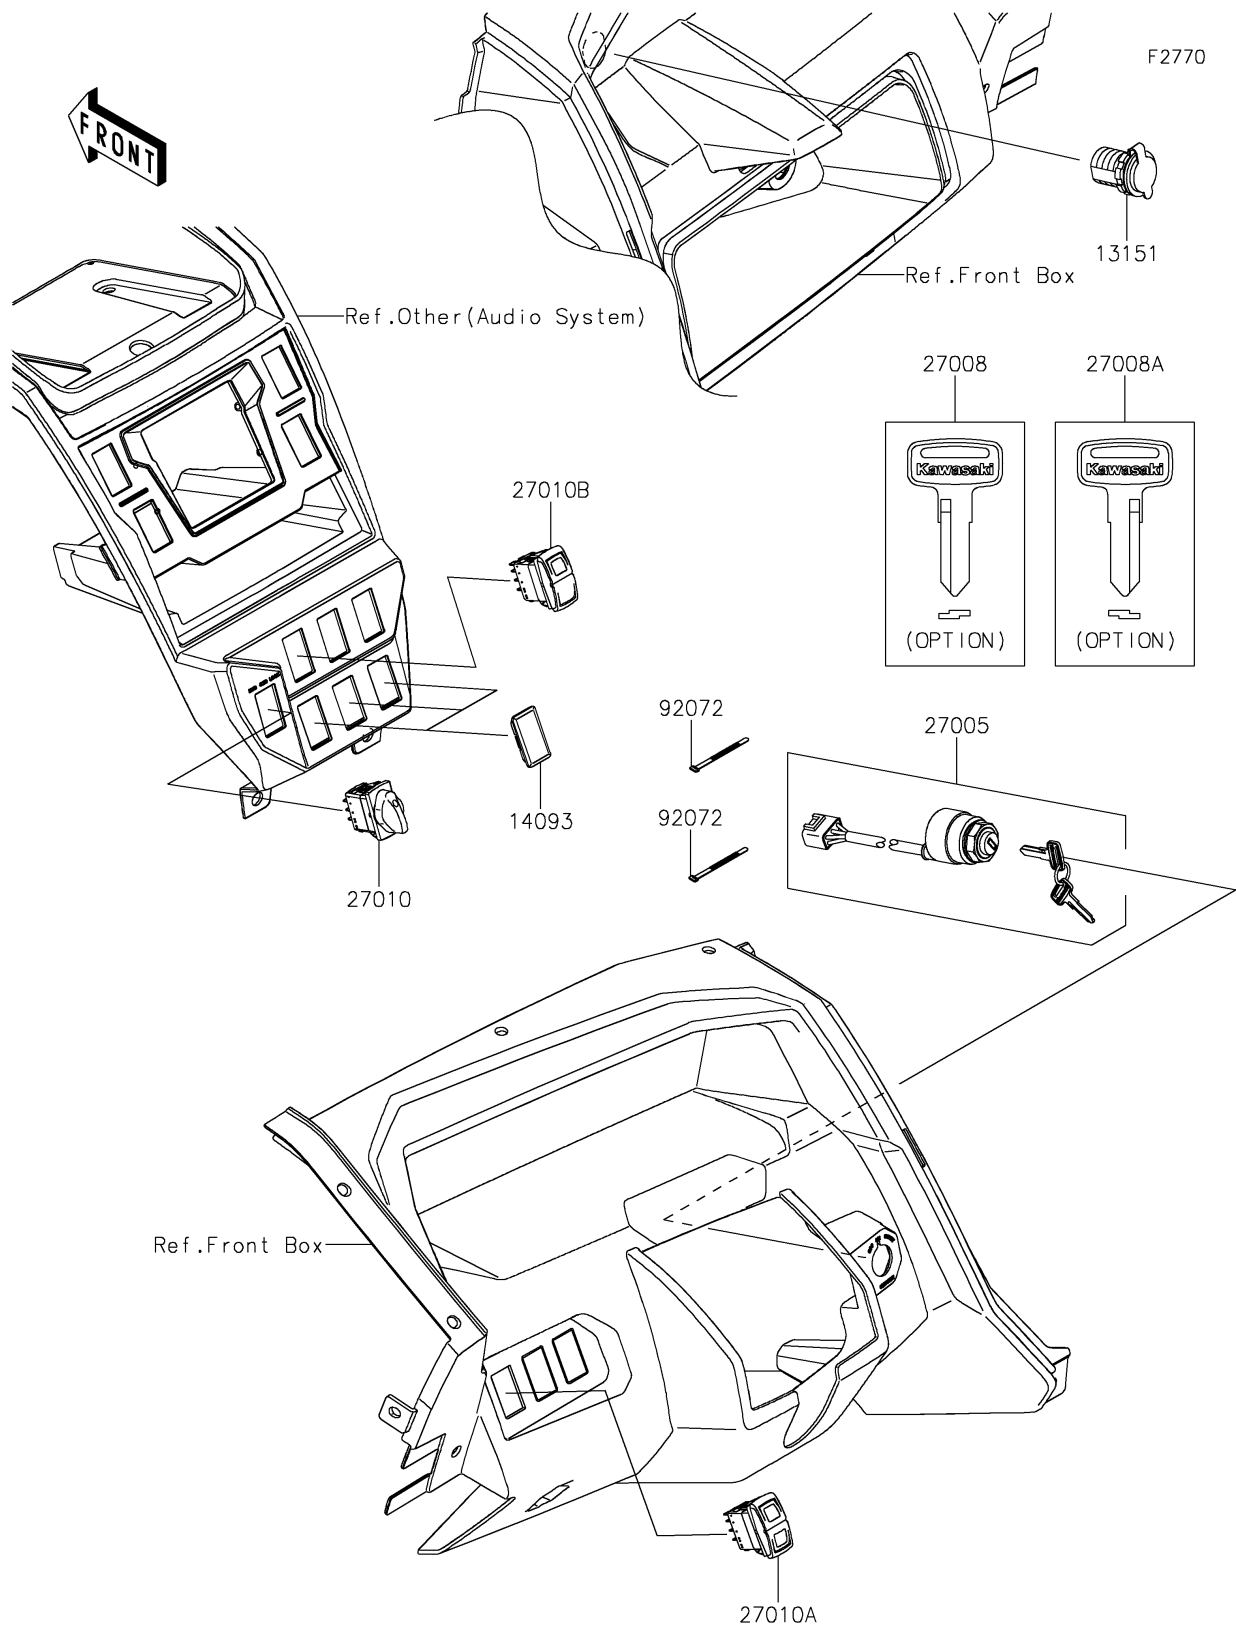

2025 Teryx KRX4 1000 Blackout Edition

PARTS DIAGRAM

Ignition Switch

2025 Teryx KRX4 1000 Blackout Edition

PARTS LIST

Ignition Switch

ITEM NAME	PART NUMBER	QUANTITY
-----------	-------------	----------