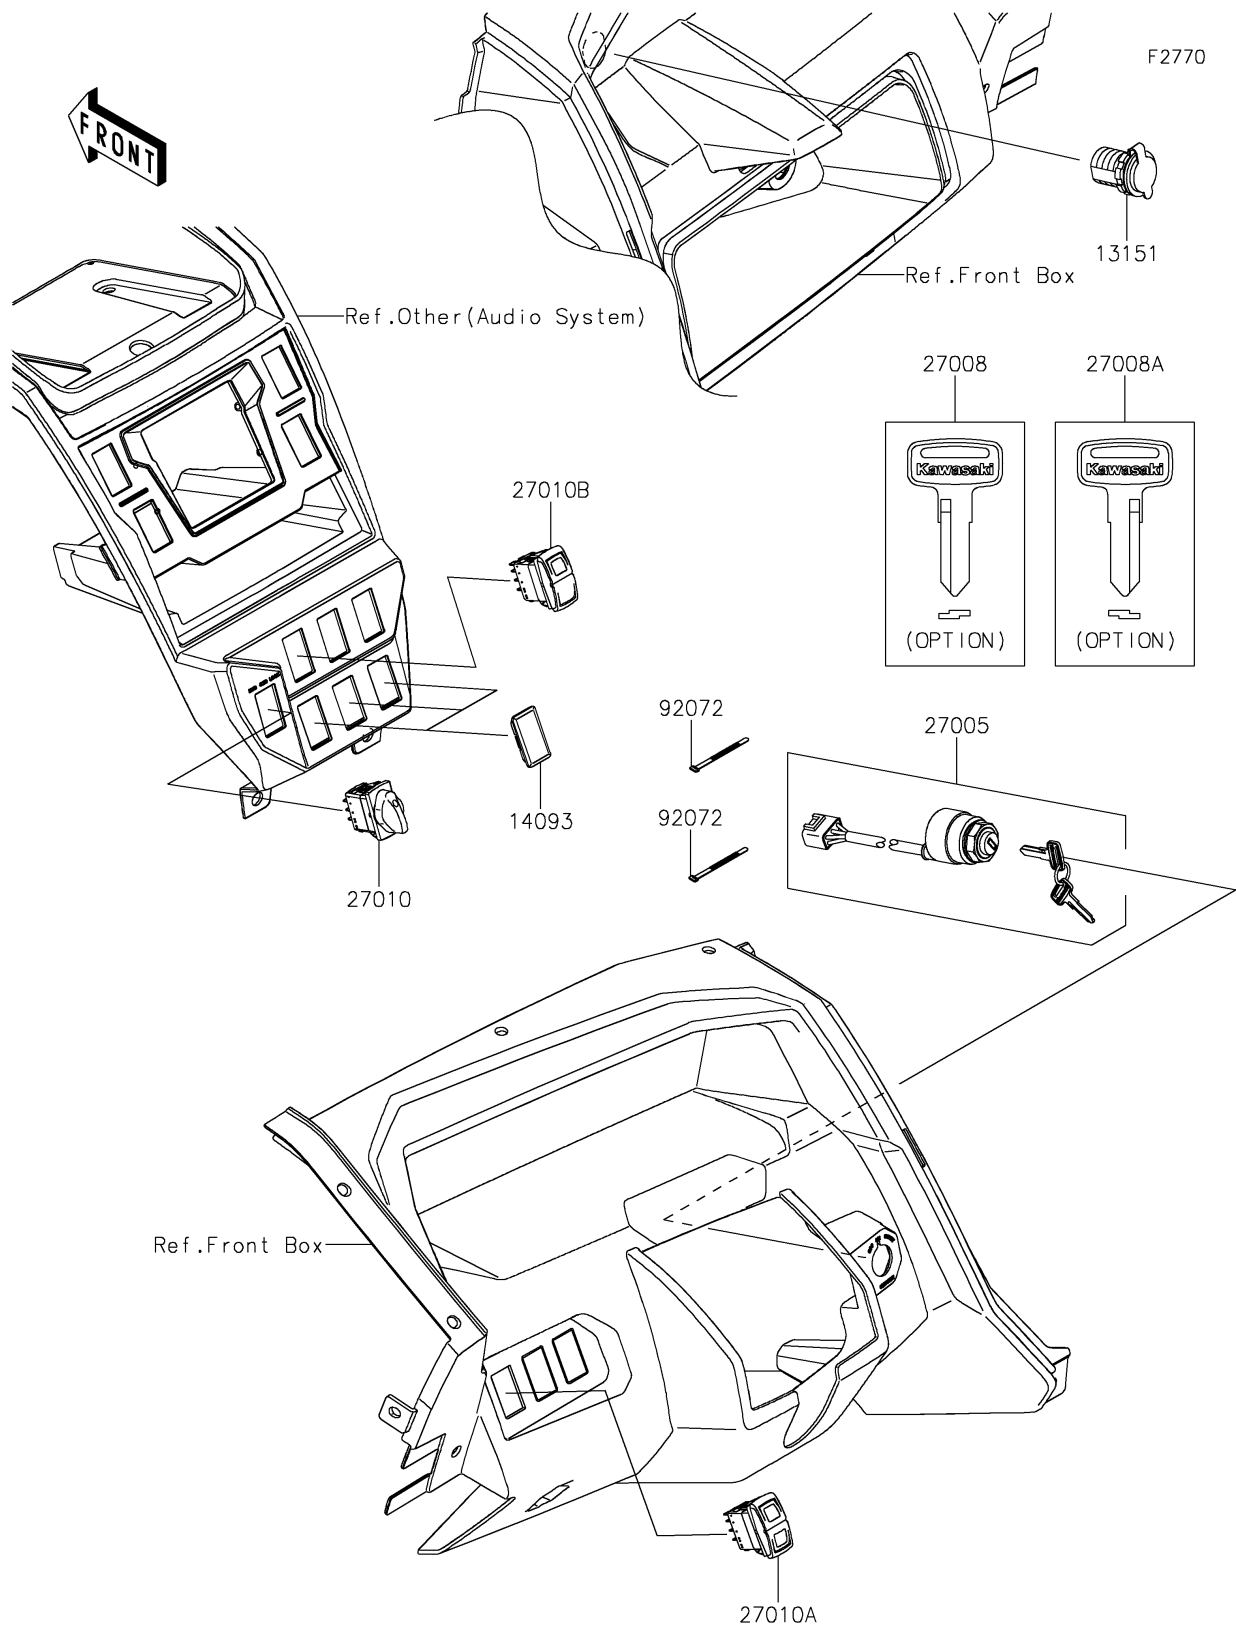

2026 TERYX® KRX4™ 1000 BLACKOUT EDITION

Kawasaki
Let the Good Times Roll®

PARTS DIAGRAM

Ignition Switch

2026 TERYX® KRX4™ 1000 BLACKOUT EDITION

Kawasaki
Let the Good Times Roll®

PARTS LIST

Ignition Switch

ITEM NAME	PART NUMBER	QUANTITY
SWITCH-COMP,OUTLET,12V (Ref # 13151)	13151-0556	1
COVER,SWITCH (Ref # 14093)	14093-1202	3
SWITCH-ASSY-IGNITION (Ref # 27005)	27005-0643	1
KEY-LOCK,BLANK (Ref # 27008)	27008-1153	1
KEY-LOCK,BLANK (Ref # 27008A)	27008-1157	1
SWITCH,2WD/4WD (Ref # 27010)	27010-0902	1
SWITCH,HEAD LIGHT (Ref # 27010A)	27010-0903	1
SWITCH,POWER MODE (Ref # 27010B)	27010-0904	1
BAND,L=123 (Ref # 92072)	92072-030	2