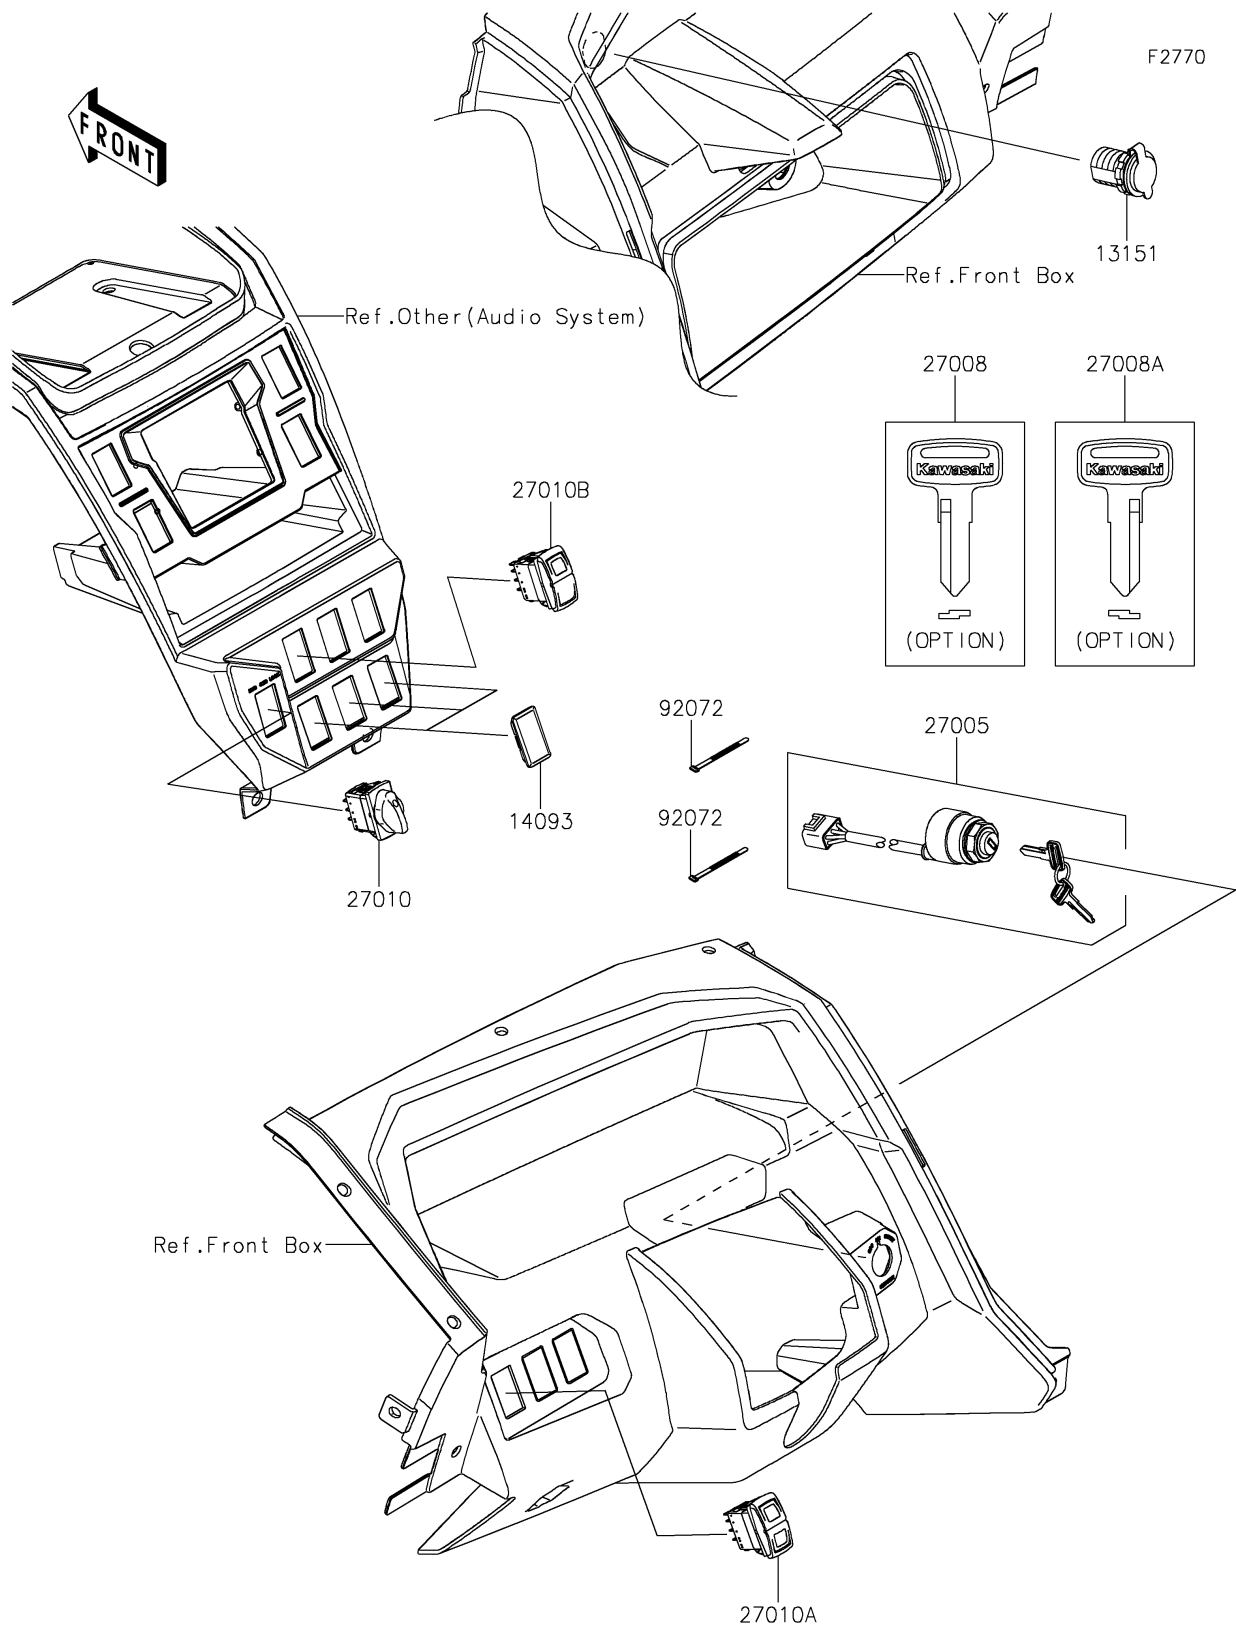

2025 TERYX® KRX4™ 1000 BLACKOUT EDITION

Kawasaki
Let the Good Times Roll®

PARTS DIAGRAM

Ignition Switch

2025 TERYX® KRX4™ 1000 BLACKOUT EDITION

Kawasaki
Let the Good Times Roll®

PARTS LIST

Ignition Switch

ITEM NAME	PART NUMBER	QUANTITY
SWITCH-COMP,OUTLET,12V (Ref # 13151)	13151-0556	1
COVER,SWITCH (Ref # 14093)	14093-1202	3
SWITCH-ASSY-IGNITION (Ref # 27005)	27005-0643	1
KEY-LOCK,BLANK (Ref # 27008)	27008-1153	1
KEY-LOCK,BLANK (Ref # 27008A)	27008-1157	1
SWITCH,2WD/4WD (Ref # 27010)	27010-0902	1
SWITCH,HEAD LIGHT (Ref # 27010A)	27010-0903	1
SWITCH,POWER MODE (Ref # 27010B)	27010-0904	1
BAND,L=123 (Ref # 92072)	92072-030	2