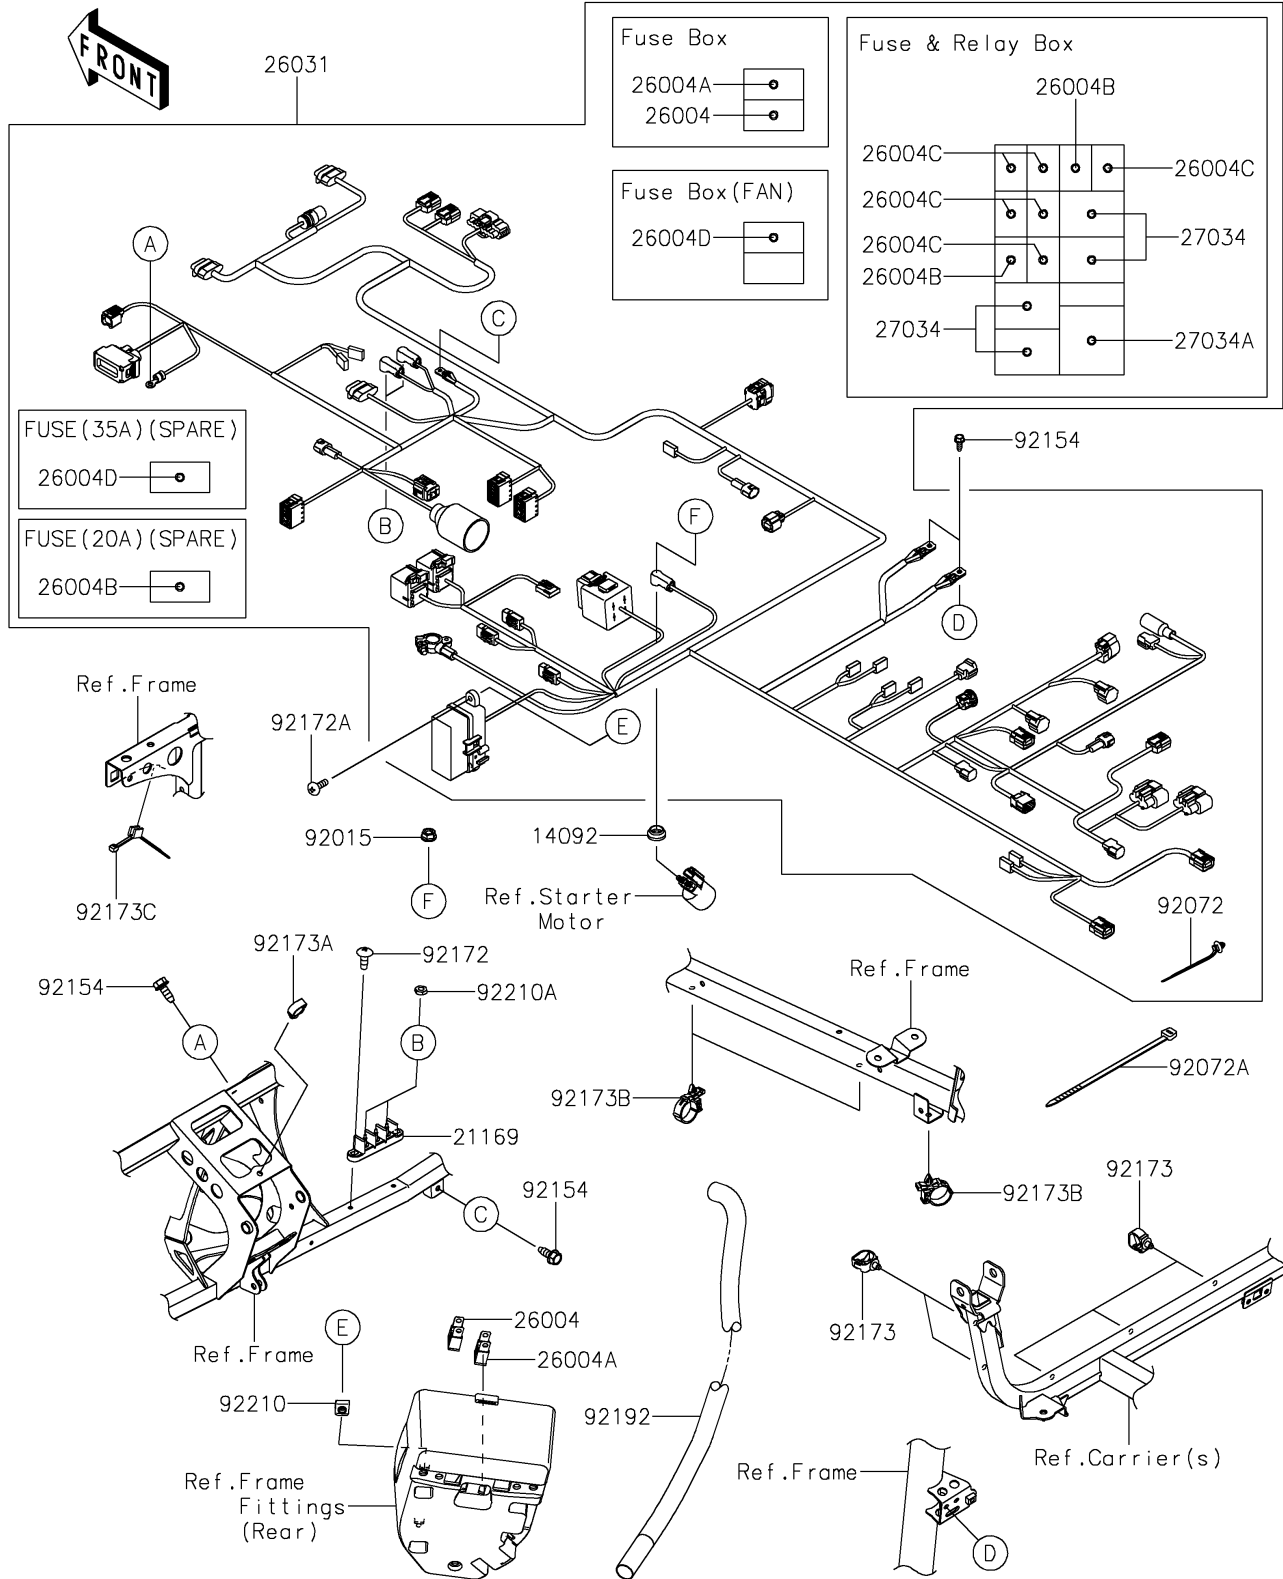

2025 Teryx KRX4 1000 Blackout Edition

PARTS DIAGRAM

Chassis Electrical Equipment

F2760

2025 Teryx KRX4 1000 Blackout Edition

PARTS LIST

Chassis Electrical Equipment

ITEM NAME	PART NUMBER	QUANTITY
-----------	-------------	----------
