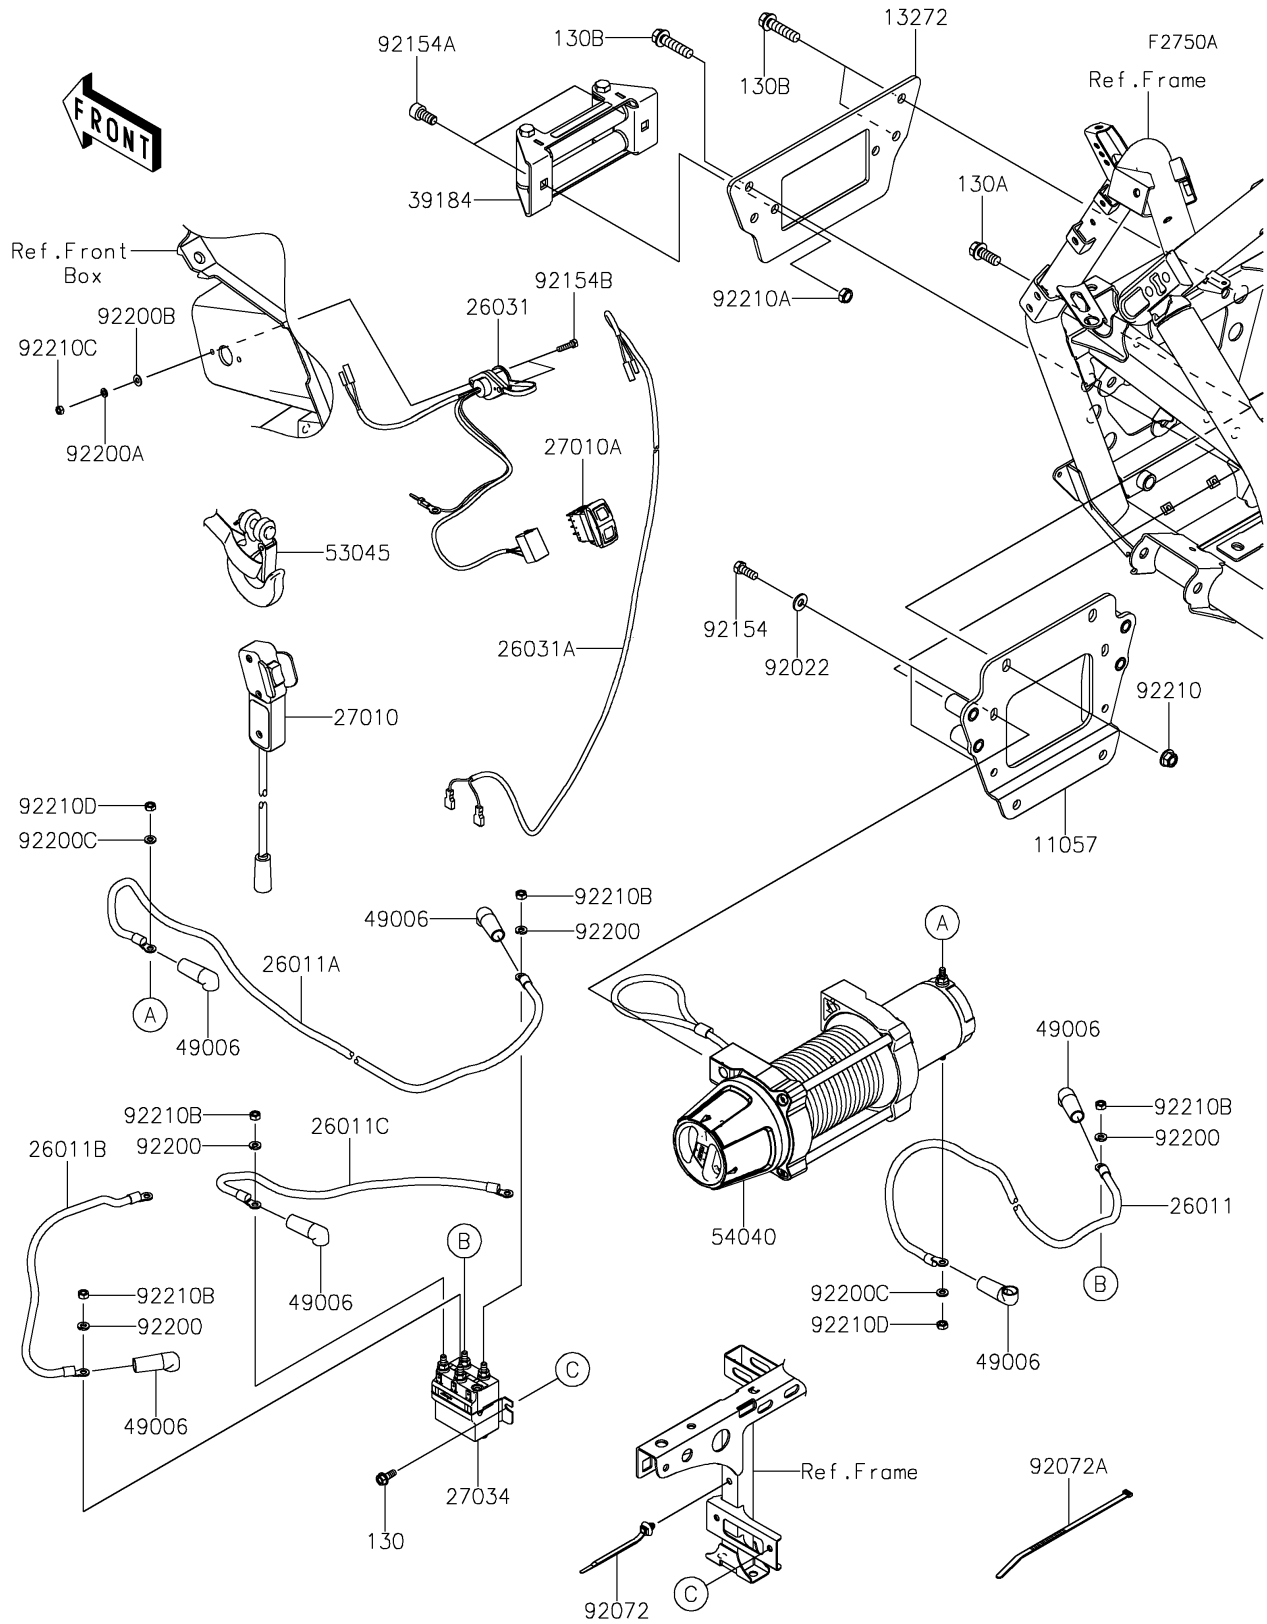

2026 TERYX® KRX4™ 1000 BLACKOUT EDITION

PARTS DIAGRAM

Other(Winch)