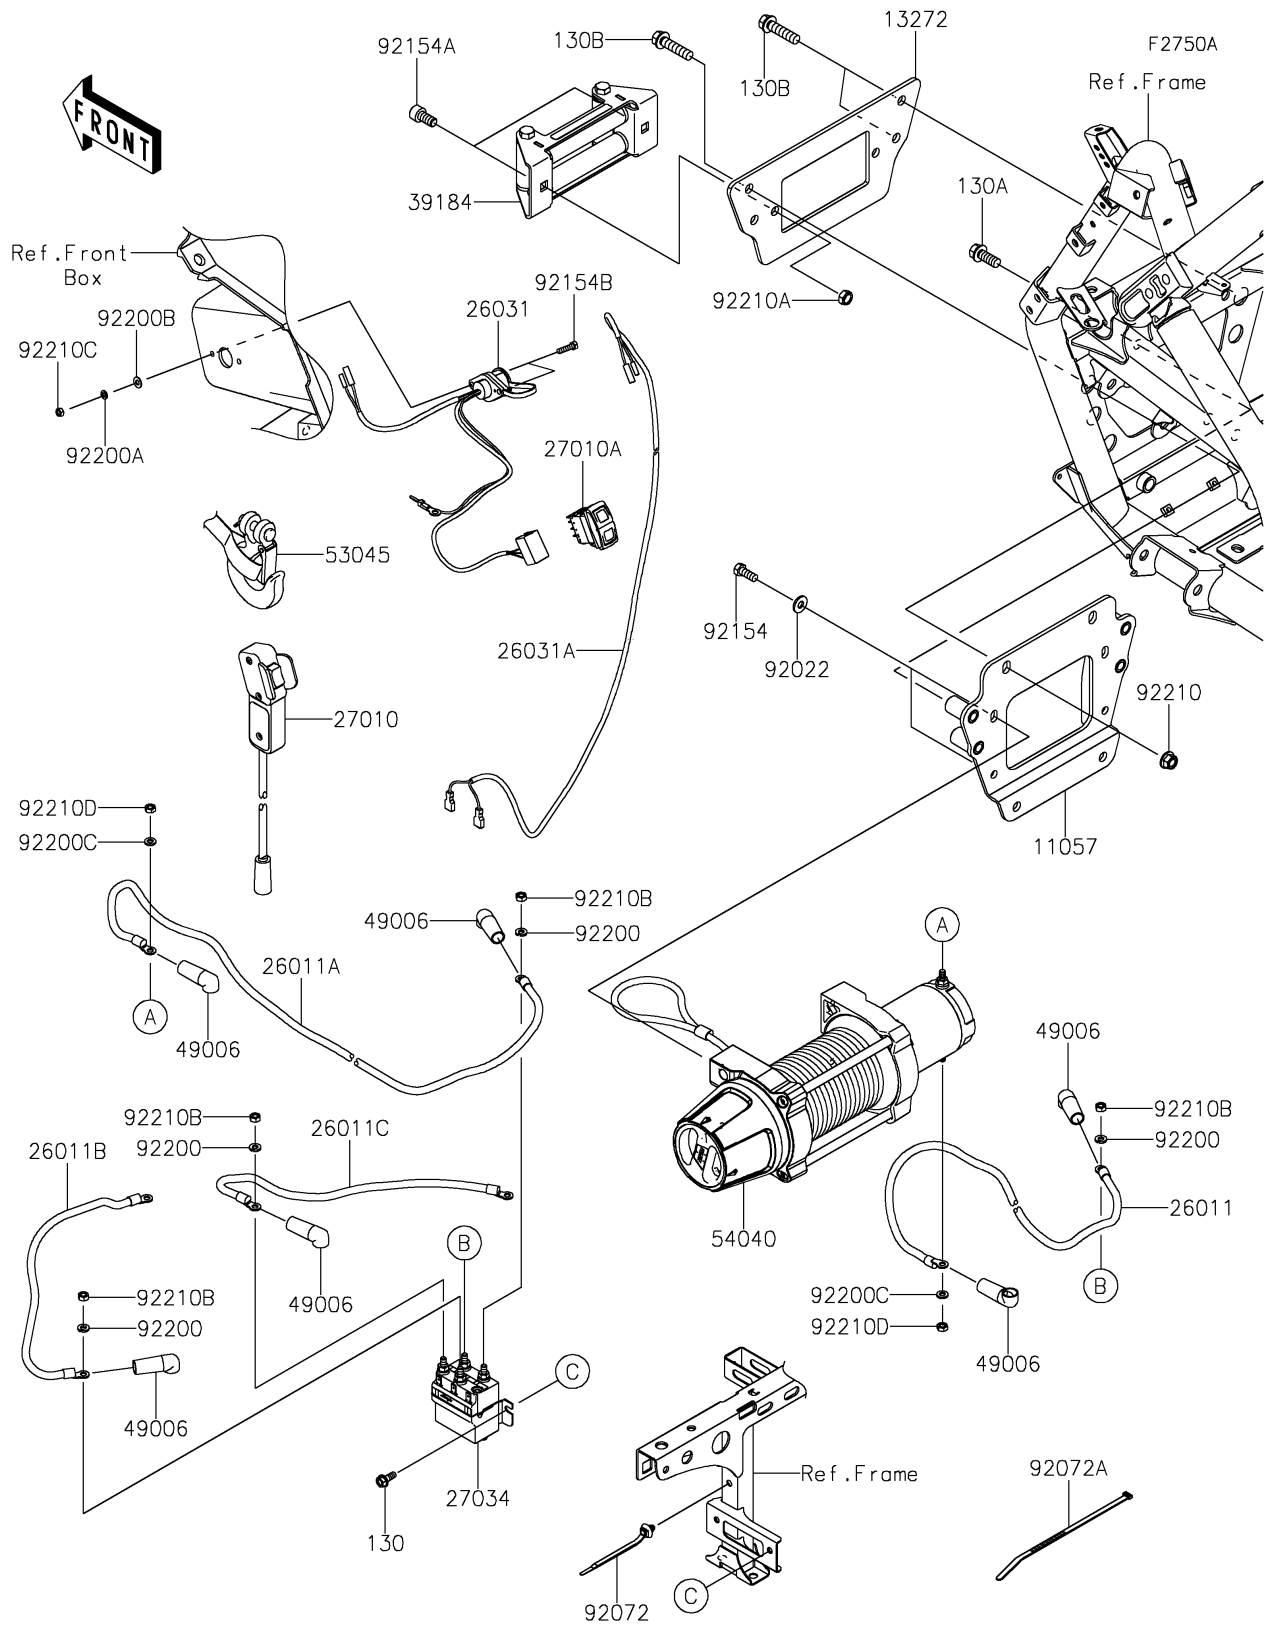

# 2025 TERYX® KRX4™ 1000 BLACKOUT EDITION

## PARTS DIAGRAM

## PARTS LIST Other(Winch)

ITEM NAME	PART NUMBER	QUANTITY
-----------	-------------	----------

---