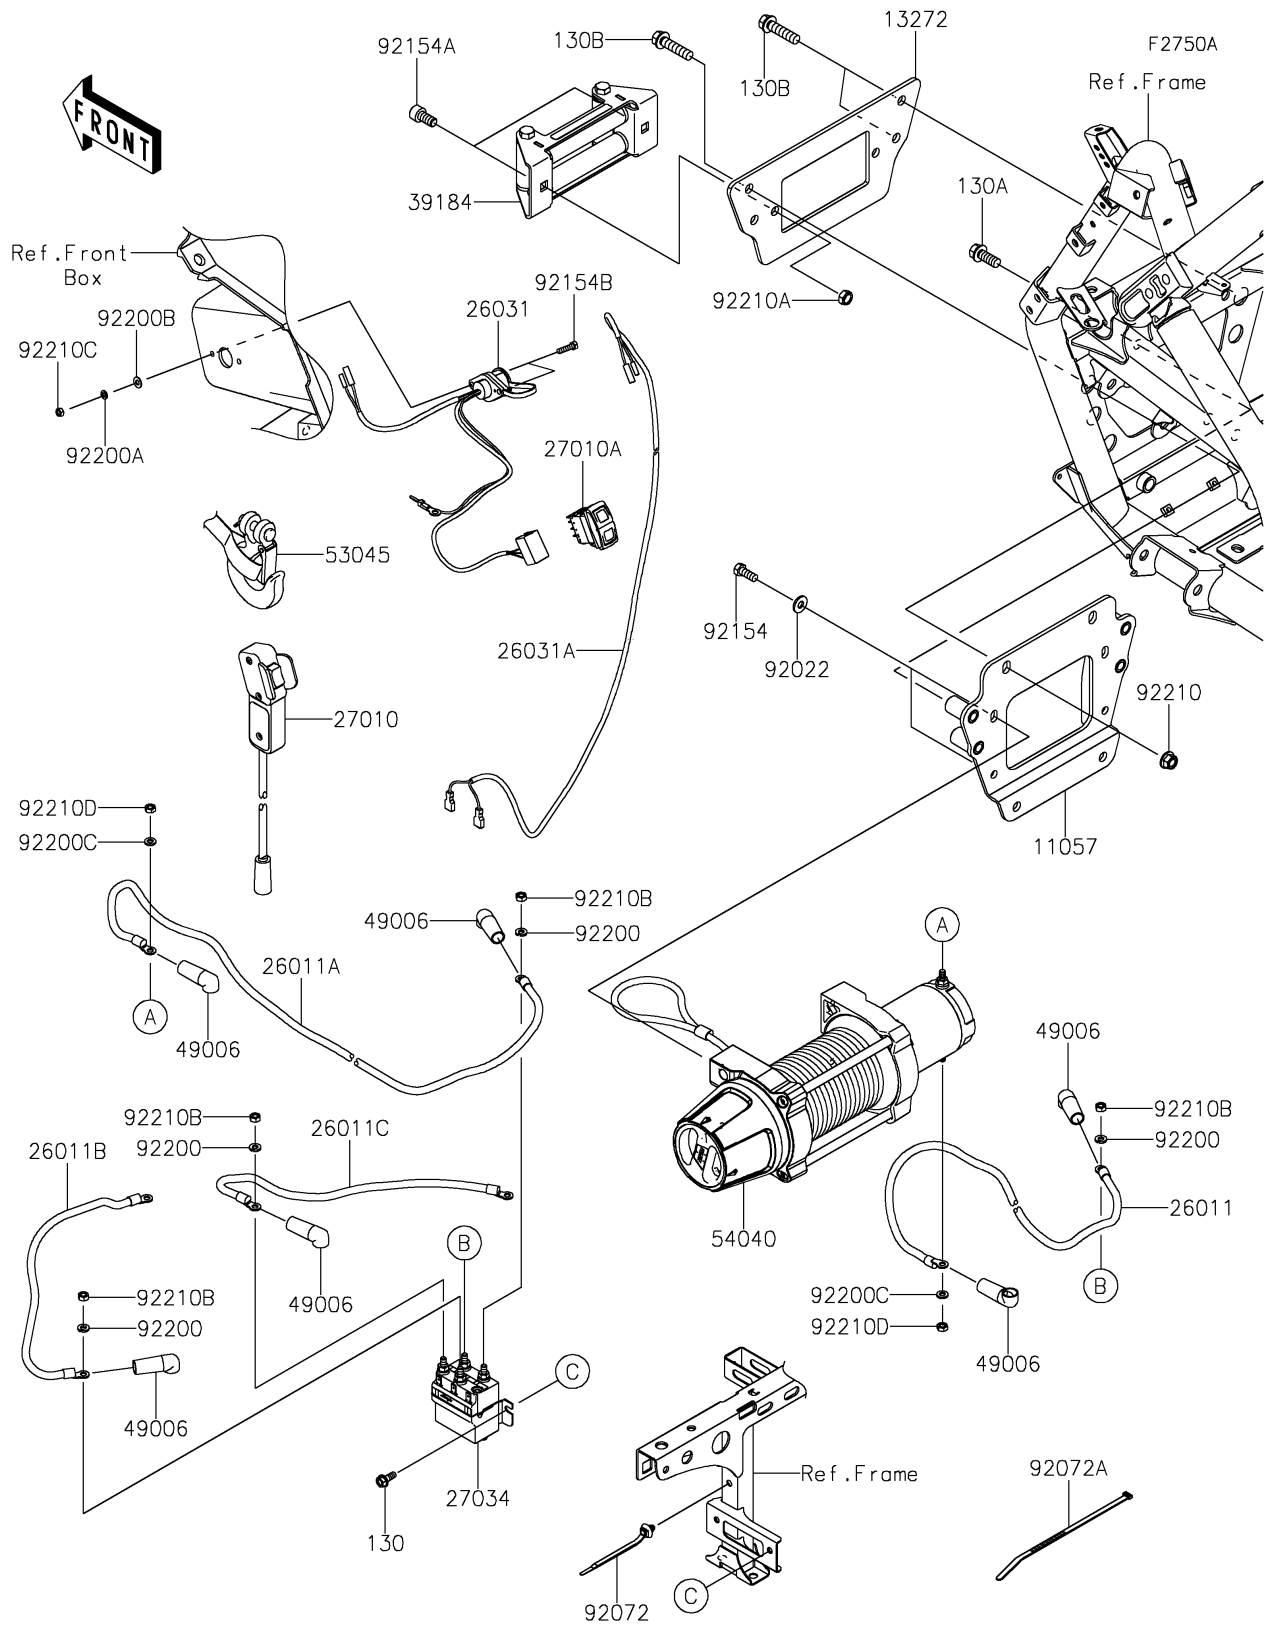

2026 Teryx KRX4 1000 Blackout Edition

PARTS DIAGRAM

Other(Winch)

2026 Teryx KRX4 1000 Blackout Edition

Kawasaki
Let the Good Times Roll®

PARTS LIST

Other(Winch)

ITEM NAME	PART NUMBER	QUANTITY
BRACKET,WINCH (Ref # 11057)	11057-3707	1
PLATE,FAIRLEAD (Ref # 13272)	13272-2847	1
WIRE-LEAD,BLUE (Ref # 26011)	26011-1993	1
WIRE-LEAD,YELLOW (Ref # 26011A)	26011-1994	1
WIRE-LEAD,RED (Ref # 26011B)	26011-1995	1
WIRE-LEAD,BLACK (Ref # 26011C)	26011-1996	1
HARNESS,CONTACTOR (Ref # 26031)	26031-2843	1
HARNESS,REMOTE (Ref # 26031A)	26031-3845	1
SWITCH,REMOTE (Ref # 27010)	27010-0820	1
SWITCH,ON/OFF (Ref # 27010A)	27010-0942	1
RELAY,CONTROLLER (Ref # 27034)	27034-0018	1
BRACKET-ASSY (Ref # 39184)	39184-0742	1
BOOT (Ref # 49006)	49006-0601	6
HOOK-ASSY (Ref # 53045)	53045-0028	1
WINCH (Ref # 54040)	54040-0008	1
WASHER,8.2X19X2 (Ref # 92022)	92022-1533	4
BAND,OS170-FT7(BLACK) (Ref # 92072)	92072-1414	1
BAND,L=292.1 (Ref # 92072A)	92072-3509	9
BOLT,8X20 (Ref # 92154)	92154-1876	4
BOLT,SOCKET,10X20 (Ref # 92154A)	92154-1877	2
BOLT,5X20 (Ref # 92154B)	92154-1879	2
WASHER,6 LOCK (Ref # 92200)	92200-1776	4
WASHER,5 LOCK (Ref # 92200A)	92200-1777	2
WASHER (Ref # 92200B)	92200-1778	2
WASHER,6.4X12X1.8 (Ref # 92200C)	92200-2358	2
NUT,LOCK,FLANGED,10MM (Ref # 92210)	92210-1080	2
NUT,LOCK,M10 (Ref # 92210A)	92210-1432	2
NUT,M6X1.00 (Ref # 92210B)	92210-1434	4
NUT,M5X0.80 (Ref # 92210C)	92210-1435	2

2026 Teryx KRX4 1000 Blackout Edition

PARTS LIST

Other(Winch)

ITEM NAME	PART NUMBER	QUANTITY
NUT,6MM (Ref # 92210D)	92210-1792	2
BOLT-FLANGED,6X12 (Ref # 130)	130BA0612	2
BOLT-FLANGED (Ref # 130A)	130CA1025	2
BOLT-FLANGED,10X40 (Ref # 130B)	130CA1040	4