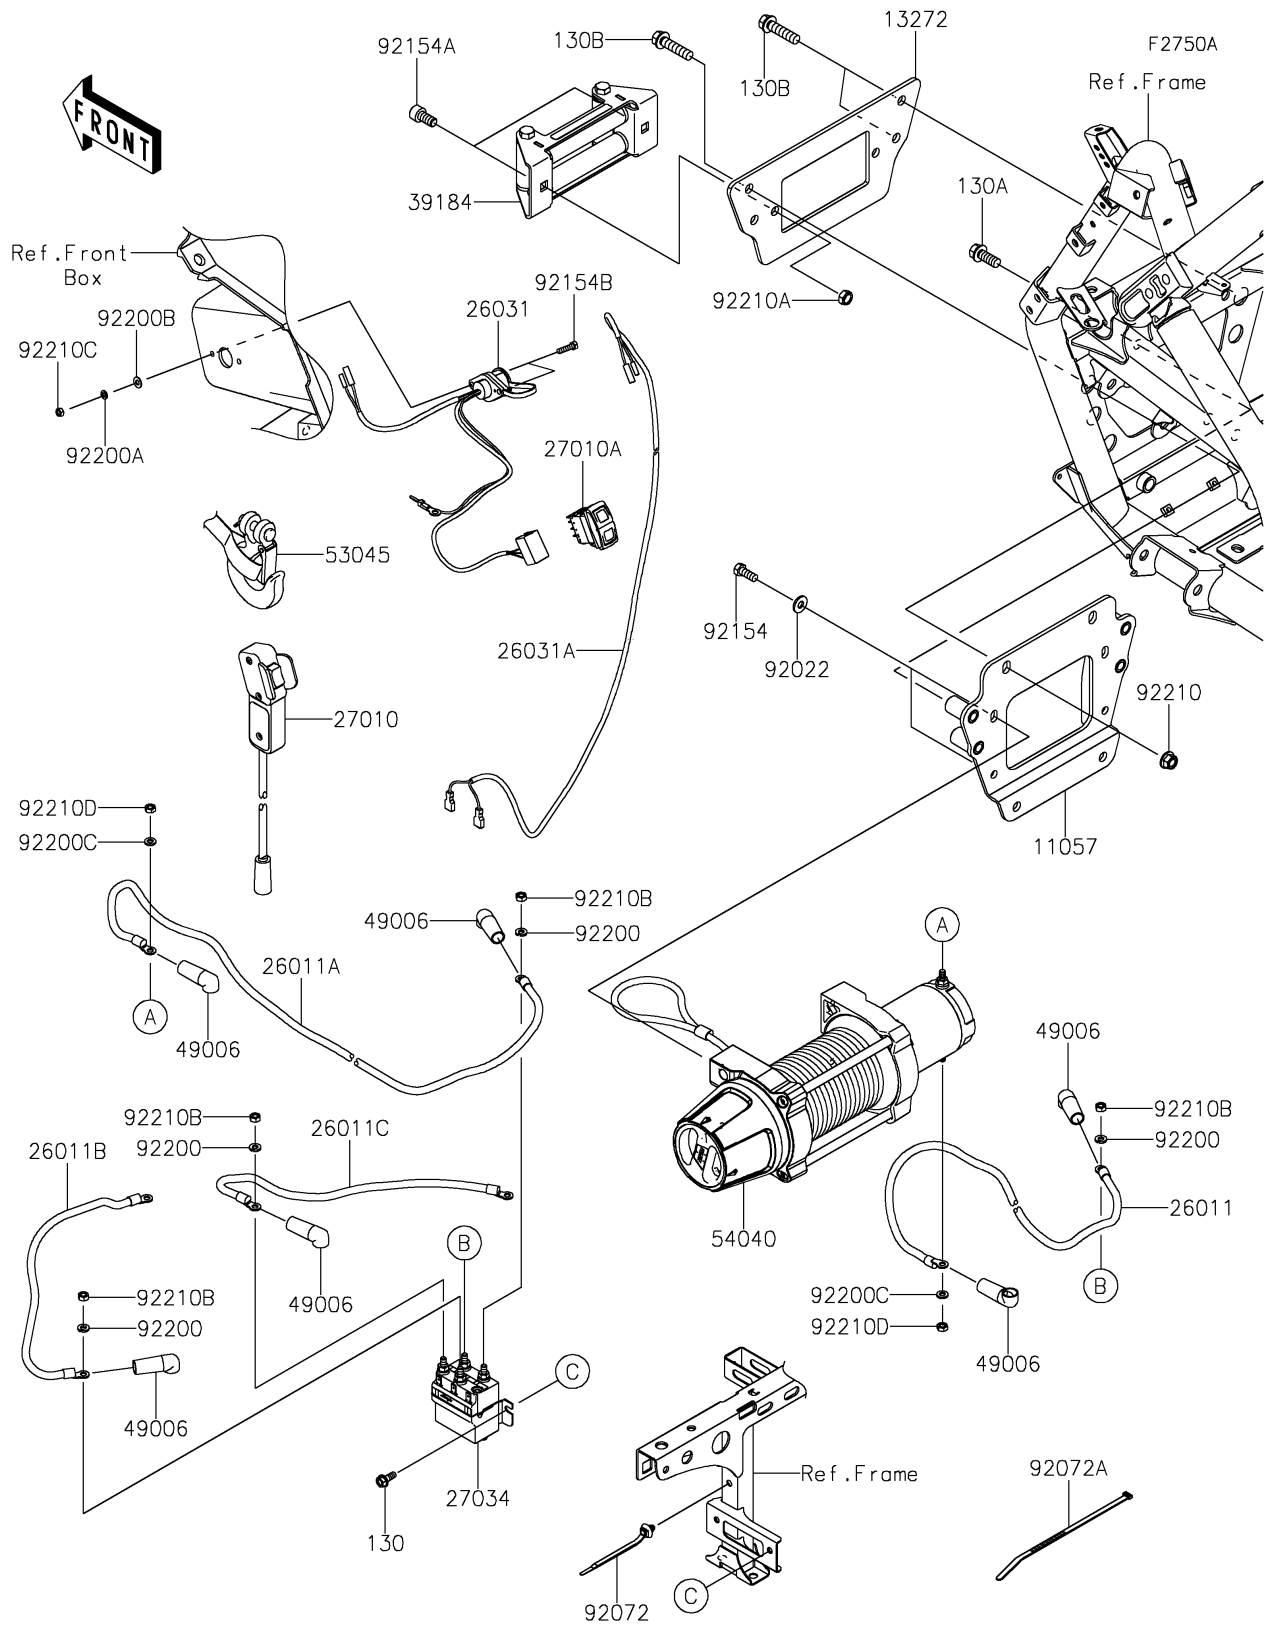

2025 TERYX® KRX4™ 1000 BLACKOUT EDITION

Kawasaki
Let the Good Times Roll®

PARTS DIAGRAM

Other(Winch)

2025 TERYX® KRX4™ 1000 BLACKOUT EDITION

Kawasaki
Let the Good Times Roll®

PARTS LIST

Other(Winch)

ITEM NAME	PART NUMBER	QUANTITY
BRACKET,WINCH (Ref # 11057)	11057-3707	1
PLATE,FAIRLEAD (Ref # 13272)	13272-2847	1
WIRE-LEAD,BLUE (Ref # 26011)	26011-1993	1
WIRE-LEAD,YELLOW (Ref # 26011A)	26011-1994	1
WIRE-LEAD,RED (Ref # 26011B)	26011-1995	1
WIRE-LEAD,BLACK (Ref # 26011C)	26011-1996	1
HARNESS,CONTACTOR (Ref # 26031)	26031-2843	1
HARNESS,REMOTE (Ref # 26031A)	26031-3845	1
SWITCH,REMOTE (Ref # 27010)	27010-0820	1
SWITCH,ON/OFF (Ref # 27010A)	27010-0942	1
RELAY,CONTROLLER (Ref # 27034)	27034-0018	1
BRACKET-ASSY (Ref # 39184)	39184-0742	1
BOOT (Ref # 49006)	49006-0601	6
HOOK-ASSY (Ref # 53045)	53045-0028	1
WINCH (Ref # 54040)	54040-0008	1
WASHER,8.2X19X2 (Ref # 92022)	92022-1533	4
BAND,OS170-FT7(BLACK) (Ref # 92072)	92072-1414	1
BAND,L=292.1 (Ref # 92072A)	92072-3509	9
BOLT,8X20 (Ref # 92154)	92154-1876	4
BOLT,SOCKET,10X20 (Ref # 92154A)	92154-1877	2
BOLT,5X20 (Ref # 92154B)	92154-1879	2
WASHER,6 LOCK (Ref # 92200)	92200-1776	4
WASHER,5 LOCK (Ref # 92200A)	92200-1777	2
WASHER (Ref # 92200B)	92200-1778	2
WASHER,6.4X12X1.8 (Ref # 92200C)	92200-2358	2
NUT,LOCK,FLANGED,10MM (Ref # 92210)	92210-1080	2
NUT,LOCK,M10 (Ref # 92210A)	92210-1432	2
NUT,M6X1.00 (Ref # 92210B)	92210-1434	4
NUT,M5X0.80 (Ref # 92210C)	92210-1435	2

2025 TERYX® KRX4™ 1000 BLACKOUT EDITION

PARTS LIST Other(Winch)

ITEM NAME	PART NUMBER	QUANTITY
NUT,6MM (Ref # 92210D)	92210-1792	2
BOLT-FLANGED,6X12 (Ref # 130)	130BA0612	2
BOLT-FLANGED (Ref # 130A)	130CA1025	2
BOLT-FLANGED,10X40 (Ref # 130B)	130CA1040	4