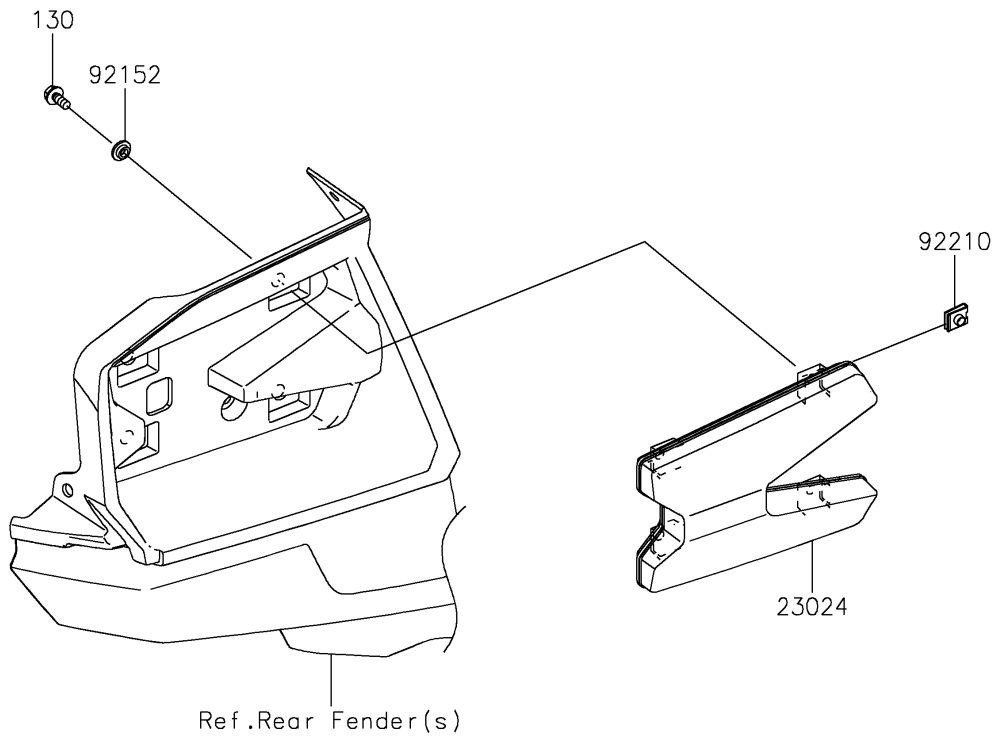

2026 TERYX® KRX4™ 1000 BLACKOUT EDITION

Kawasaki
Let the Good Times Roll®

PARTS DIAGRAM

Taillight(s)

F2720

2026 TERYX® KRX4™ 1000 BLACKOUT EDITION

Kawasaki
Let the Good Times Roll®

PARTS LIST

Taillight(s)

ITEM NAME	PART NUMBER	QUANTITY
LAMP-ASSY-TAIL,LED (Ref # 23024)	23024-0015	2
COLLAR,6.3X9.5X4.1 (Ref # 92152)	92152-1571	8
NUT (Ref # 92210)	92210-1125	8
BOLT-FLANGED,6X14 (Ref # 130)	130BA0614	8