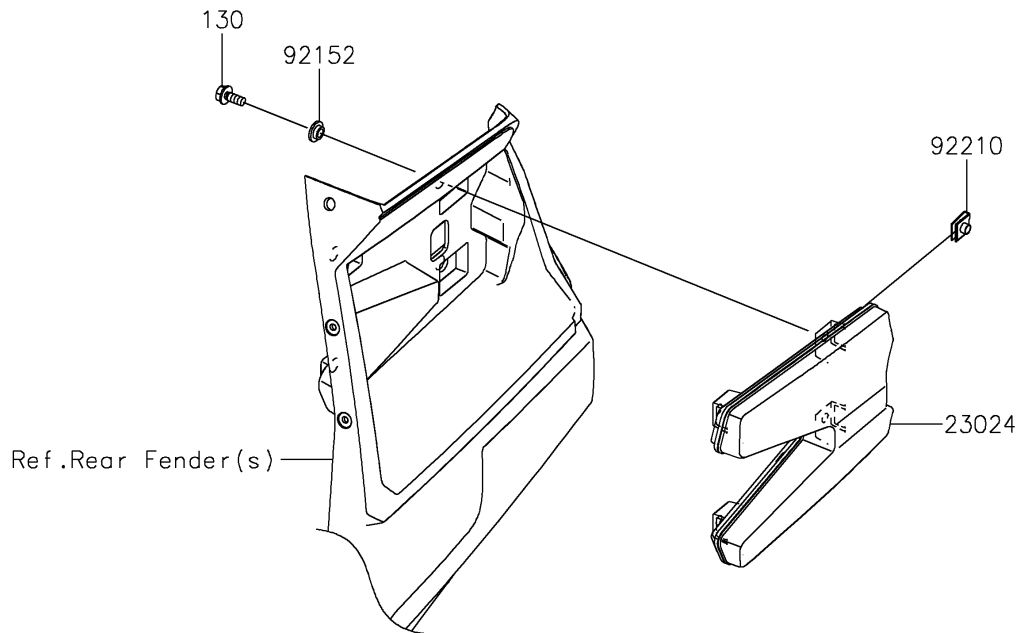

2026 TERYX® KRX4™ 1000 BLACKOUT EDITION

Kawasaki
Let the Good Times Roll®

PARTS DIAGRAM

Taillight(s)

F2720

2026 TERYX® KRX4™ 1000 BLACKOUT EDITION

Kawasaki
Let the Good Times Roll®

PARTS LIST

Taillight(s)

ITEM NAME	PART NUMBER	QUANTITY
LAMP-ASSY-TAIL,LED (Ref # 23024)	23024-0015	2
COLLAR,6.3X9.5X4.1 (Ref # 92152)	92152-1571	8
NUT (Ref # 92210)	92210-1125	8
BOLT-FLANGED,6X14 (Ref # 130)	130BA0614	8