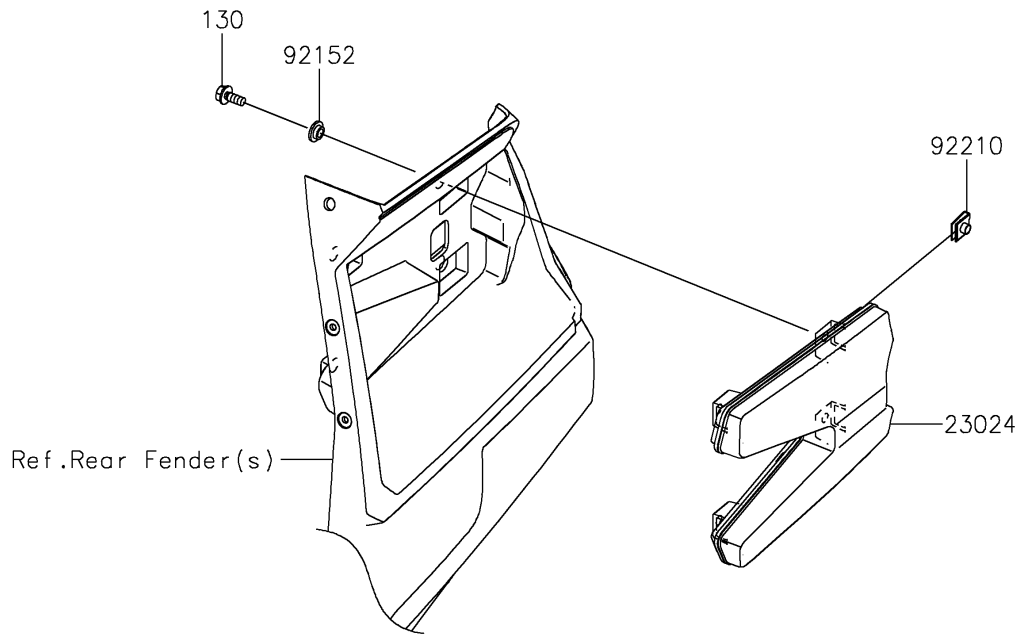

2025 TERYX® KRX4™ 1000 BLACKOUT EDITION

PARTS DIAGRAM

Taillight(s)

F2720

2025 TERYX® KRX4™ 1000 BLACKOUT EDITION

Kawasaki
Let the Good Times Roll®

PARTS LIST

Taillight(s)

ITEM NAME	PART NUMBER	QUANTITY
LAMP-ASSY-TAIL,LED (Ref # 23024)	23024-0015	2
COLLAR,6.3X9.5X4.1 (Ref # 92152)	92152-1571	8
NUT (Ref # 92210)	92210-1125	8
BOLT-FLANGED,6X14 (Ref # 130)	130BA0614	8