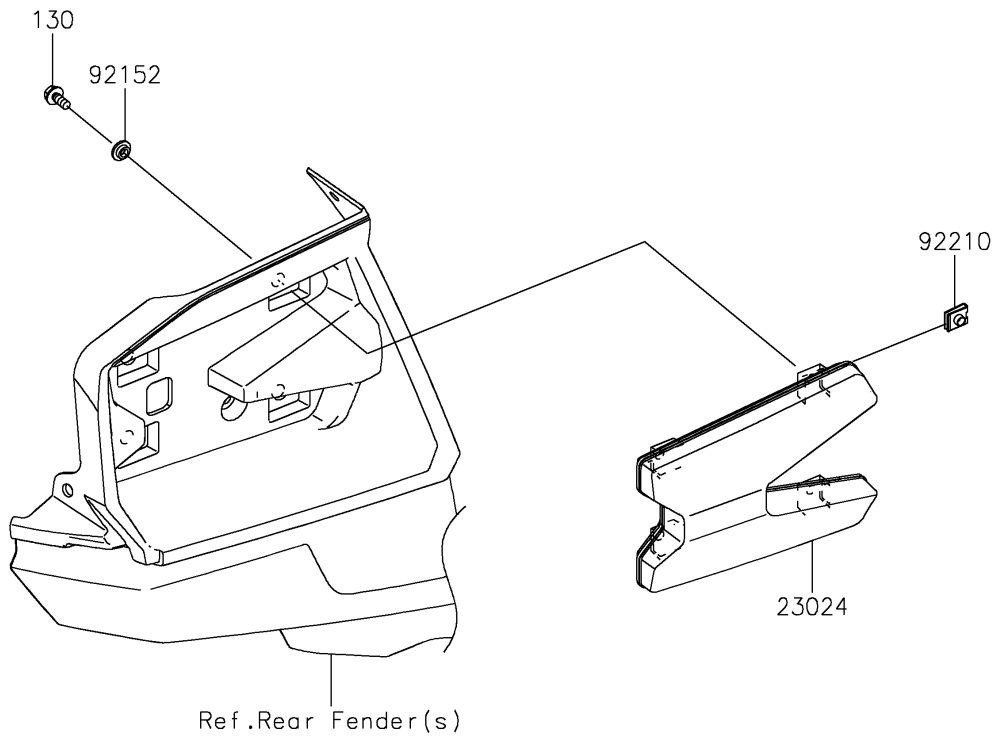

2025 TERYX® KRX4™ 1000 BLACKOUT EDITION

PARTS DIAGRAM

Taillight(s)

F2720

2025 TERYX® KRX4™ 1000 BLACKOUT EDITION

Kawasaki
Let the Good Times Roll®

PARTS LIST

Taillight(s)

ITEM NAME	PART NUMBER	QUANTITY
LAMP-ASSY-TAIL,LED (Ref # 23024)	23024-0015	2
COLLAR,6.3X9.5X4.1 (Ref # 92152)	92152-1571	8
NUT (Ref # 92210)	92210-1125	8
BOLT-FLANGED,6X14 (Ref # 130)	130BA0614	8