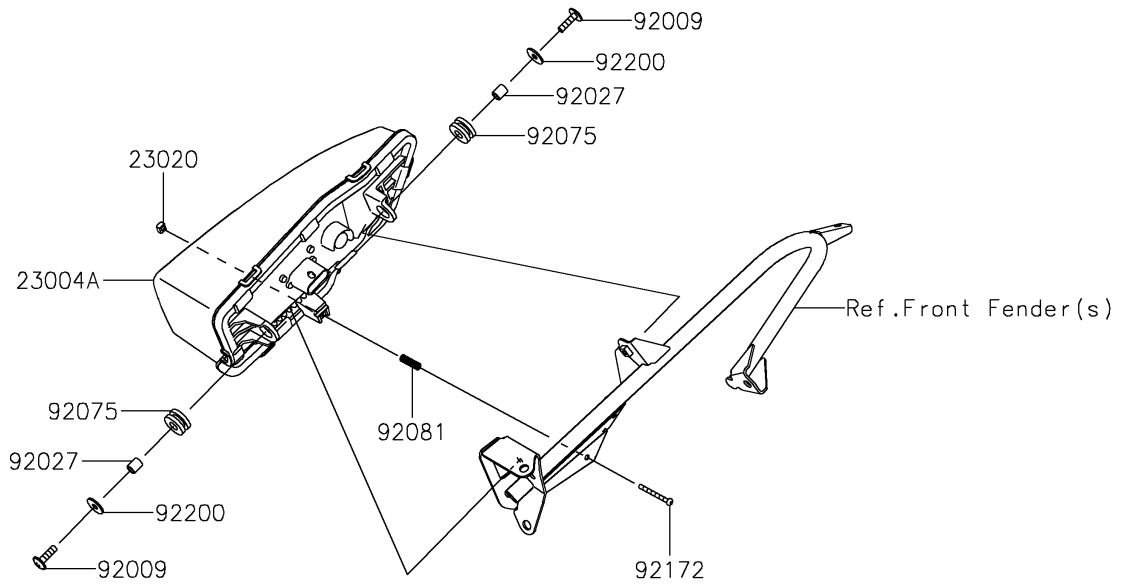

2025 TERYX® KRX4™ 1000 BLACKOUT EDITION

PARTS DIAGRAM

Headlight(s)

F2710

2025 TERYX[®] KRX4[™] 1000 BLACKOUT EDITION

PARTS LIST

Headlight(s)

ITEM NAME	PART NUMBER	QUANTITY
-----------	-------------	----------
