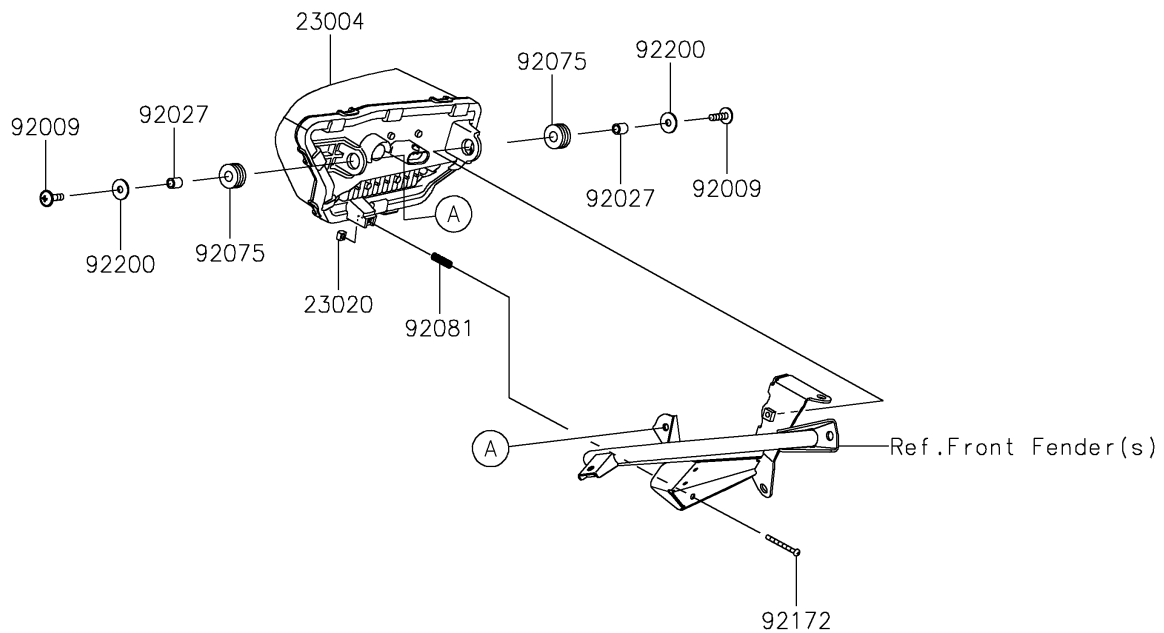

2025 TERYX® KRX4™ 1000 BLACKOUT EDITION

PARTS DIAGRAM

Headlight(s)

F2710

2025 TERYX[®] KRX4[™] 1000 BLACKOUT EDITION

PARTS LIST

Headlight(s)

ITEM NAME	PART NUMBER	QUANTITY
-----------	-------------	----------
