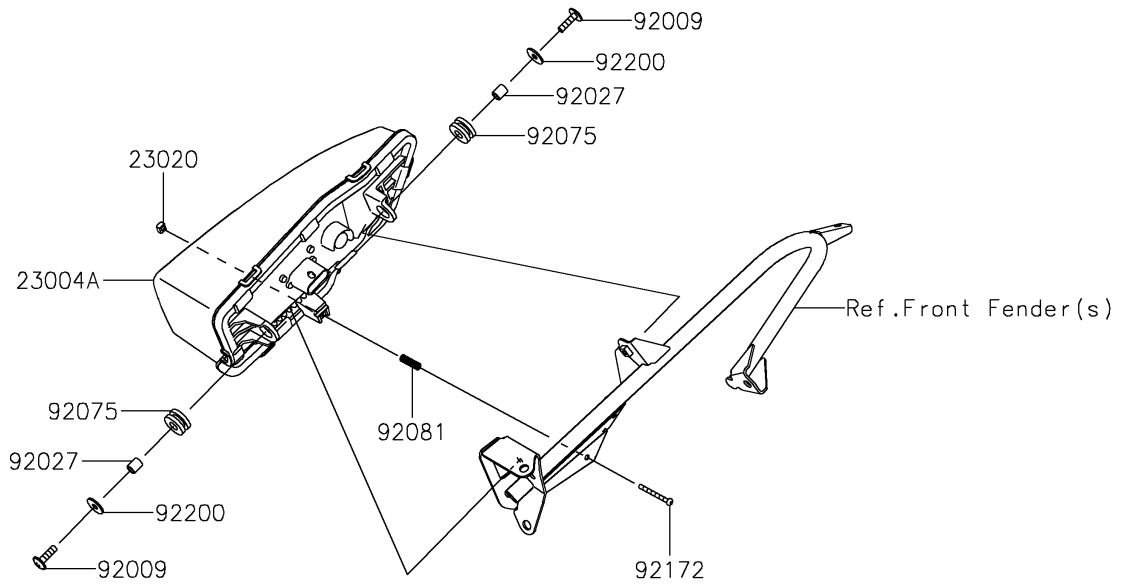

2026 Teryx KRX4 1000 Blackout Edition

PARTS DIAGRAM

Headlight(s)

F2710