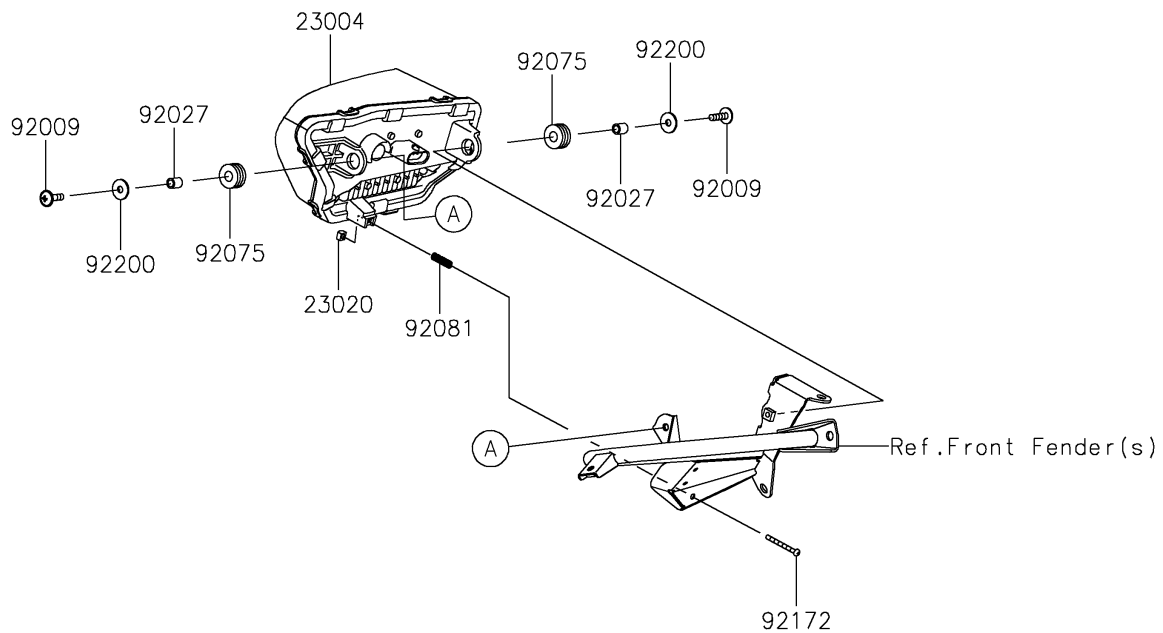

2026 Teryx KRX4 1000 Blackout Edition

PARTS DIAGRAM

Headlight(s)

F2710