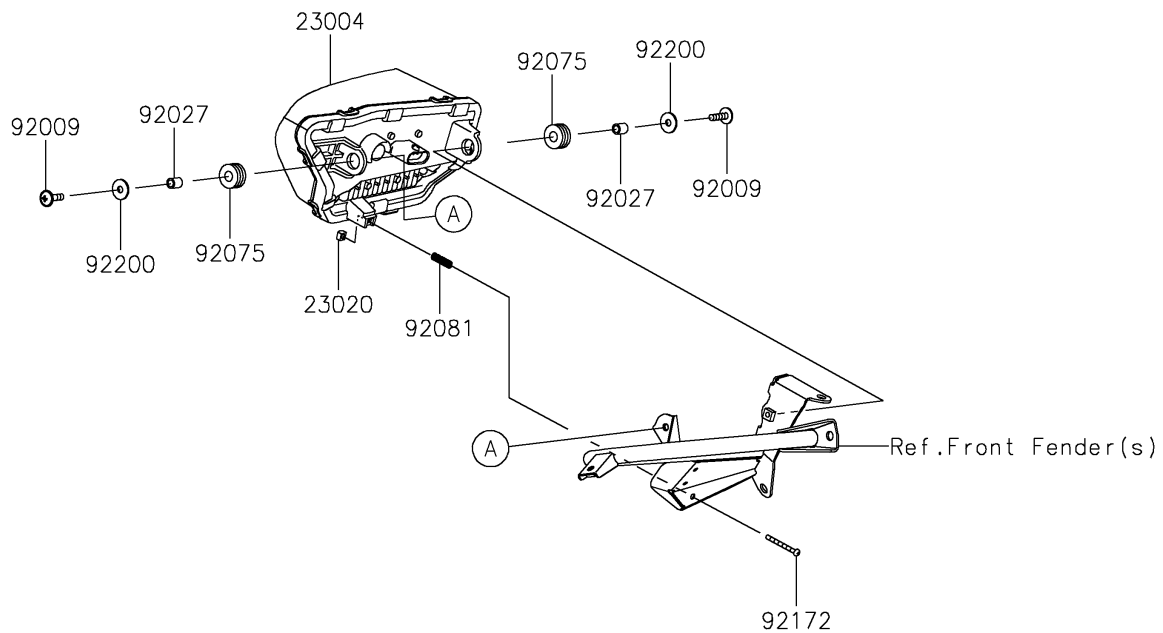

2026 TERYX® KRX4™ 1000 BLACKOUT EDITION

PARTS DIAGRAM

Headlight(s)

F2710

2026 TERYX® KRX4™ 1000 BLACKOUT EDITION

Kawasaki
Let the Good Times Roll®

PARTS LIST

Headlight(s)

ITEM NAME	PART NUMBER	QUANTITY
LAMP-HEAD,LH,LED (Ref # 23004)	23004-0429	1
LAMP-HEAD,RH,LED (Ref # 23004A)	23004-0430	1
NUT,4MM,FOCUS ADJUST (Ref # 23020)	23020-018	2
SCREW,6X22,BLACK (Ref # 92009)	92009-1256	4
COLLAR,6.8X10X12 (Ref # 92027)	92027-162	4
DAMPER,10X24X12 (Ref # 92075)	92075-1690	4
SPRING,FOCUS ADJUST (Ref # 92081)	92081-1896	2
SCREW,4X40 (Ref # 92172)	92172-1092	2
WASHER,6.5X20X1.6 (Ref # 92200)	92200-0283	4