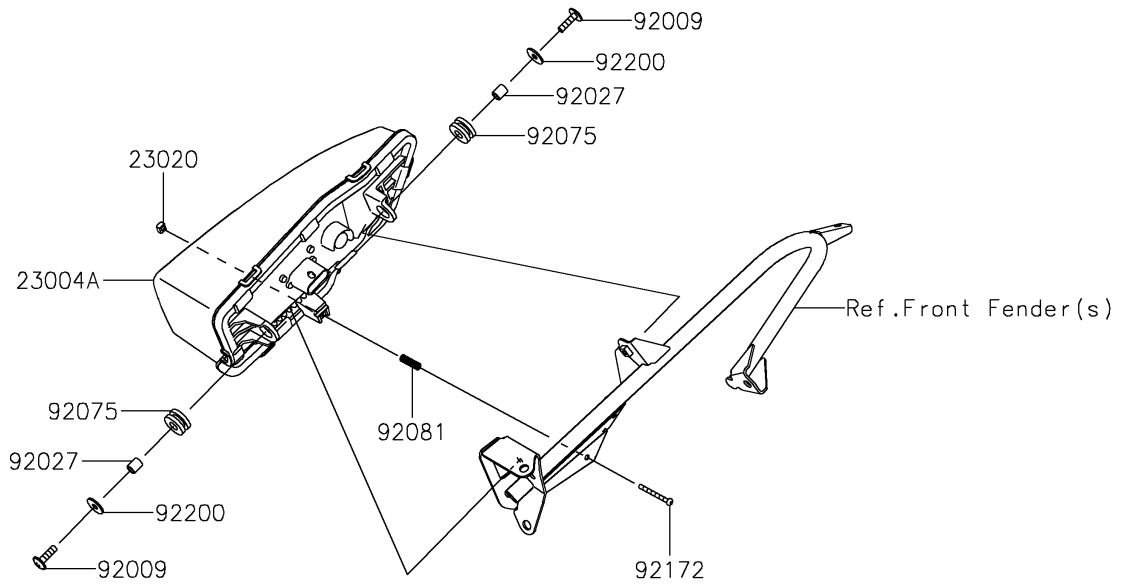

2026 TERYX® KRX4™ 1000 BLACKOUT EDITION

PARTS DIAGRAM

Headlight(s)

F2710

2026 TERYX® KRX4™ 1000 BLACKOUT EDITION

Kawasaki
Let the Good Times Roll®

PARTS LIST

Headlight(s)

ITEM NAME	PART NUMBER	QUANTITY
LAMP-HEAD,LH,LED (Ref # 23004)	23004-0429	1
LAMP-HEAD,RH,LED (Ref # 23004A)	23004-0430	1
NUT,4MM,FOCUS ADJUST (Ref # 23020)	23020-018	2
SCREW,6X22,BLACK (Ref # 92009)	92009-1256	4
COLLAR,6.8X10X12 (Ref # 92027)	92027-162	4
DAMPER,10X24X12 (Ref # 92075)	92075-1690	4
SPRING,FOCUS ADJUST (Ref # 92081)	92081-1896	2
SCREW,4X40 (Ref # 92172)	92172-1092	2
WASHER,6.5X20X1.6 (Ref # 92200)	92200-0283	4