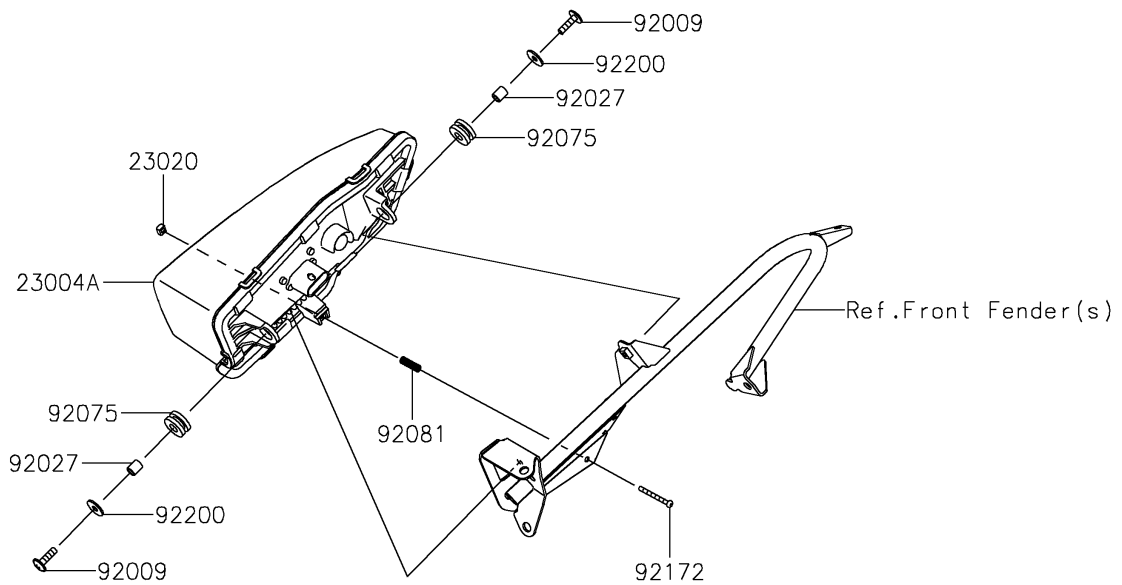

2025 Teryx KRX4 1000 Blackout Edition

PARTS DIAGRAM

Headlight(s)

F2710

2025 Teryx KRX4 1000 Blackout Edition

PARTS LIST

Headlight(s)

ITEM NAME	PART NUMBER	QUANTITY
-----------	-------------	----------
