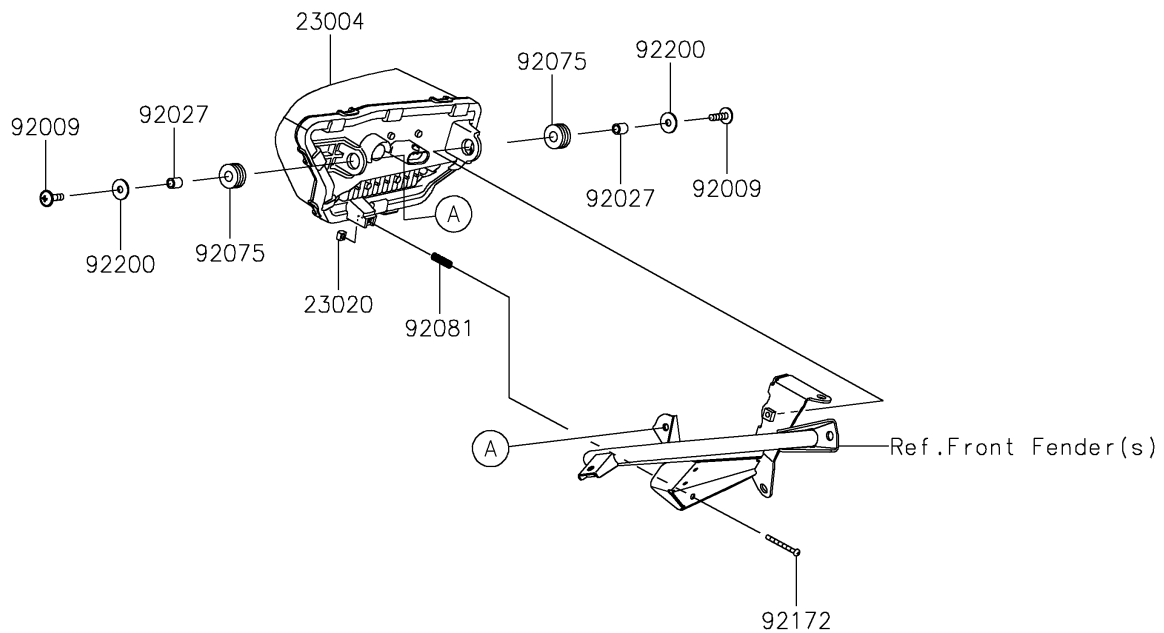

2025 Teryx KRX4 1000 Blackout Edition

PARTS DIAGRAM

Headlight(s)

F2710

2025 Teryx KRX4 1000 Blackout Edition

PARTS LIST

Headlight(s)

ITEM NAME	PART NUMBER	QUANTITY
-----------	-------------	----------
