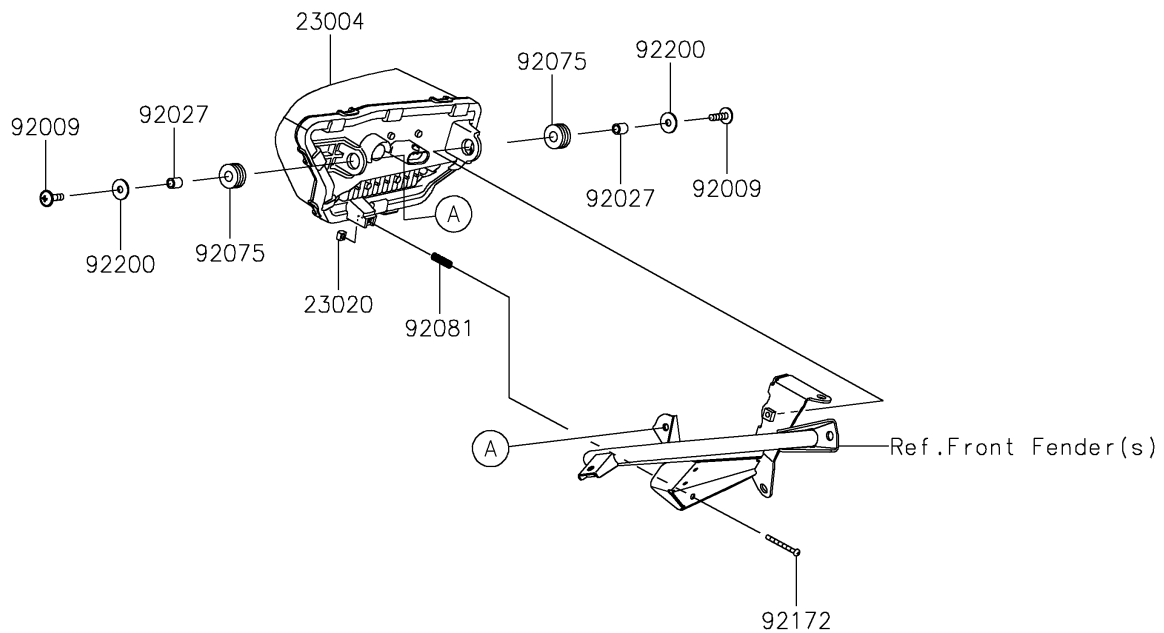

2025 TERYX® KRX4™ 1000 BLACKOUT EDITION

PARTS DIAGRAM

Headlight(s)

F2710

2025 TERYX® KRX4™ 1000 BLACKOUT EDITION

Kawasaki
Let the Good Times Roll®

PARTS LIST

Headlight(s)

ITEM NAME	PART NUMBER	QUANTITY
LAMP-HEAD,LH,LED (Ref # 23004)	23004-0429	1
LAMP-HEAD,RH,LED (Ref # 23004A)	23004-0430	1
NUT,4MM,FOCUS ADJUST (Ref # 23020)	23020-018	2
SCREW,6X22,BLACK (Ref # 92009)	92009-1256	4
COLLAR,6.8X10X12 (Ref # 92027)	92027-162	4
DAMPER,10X24X12 (Ref # 92075)	92075-1690	4
SPRING,FOCUS ADJUST (Ref # 92081)	92081-1896	2
SCREW,4X40 (Ref # 92172)	92172-1092	2
WASHER,6.5X20X1.6 (Ref # 92200)	92200-0283	4