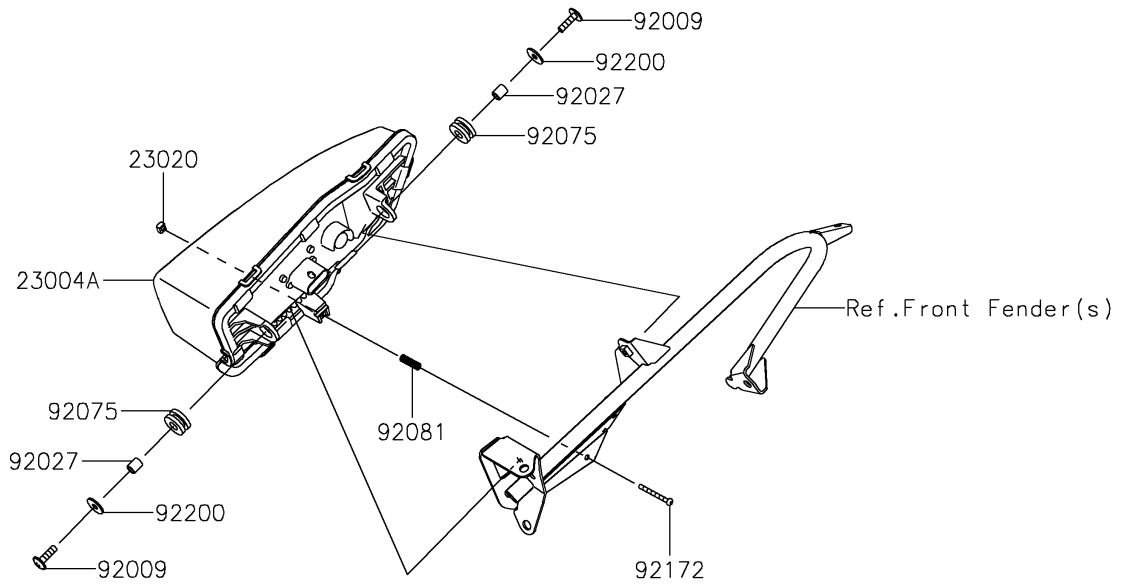

2025 TERYX® KRX4™ 1000 BLACKOUT EDITION

PARTS DIAGRAM

Headlight(s)

F2710

2025 TERYX® KRX4™ 1000 BLACKOUT EDITION

Kawasaki
Let the Good Times Roll®

PARTS LIST

Headlight(s)

ITEM NAME	PART NUMBER	QUANTITY
LAMP-HEAD,LH,LED (Ref # 23004)	23004-0429	1
LAMP-HEAD,RH,LED (Ref # 23004A)	23004-0430	1
NUT,4MM,FOCUS ADJUST (Ref # 23020)	23020-018	2
SCREW,6X22,BLACK (Ref # 92009)	92009-1256	4
COLLAR,6.8X10X12 (Ref # 92027)	92027-162	4
DAMPER,10X24X12 (Ref # 92075)	92075-1690	4
SPRING,FOCUS ADJUST (Ref # 92081)	92081-1896	2
SCREW,4X40 (Ref # 92172)	92172-1092	2
WASHER,6.5X20X1.6 (Ref # 92200)	92200-0283	4