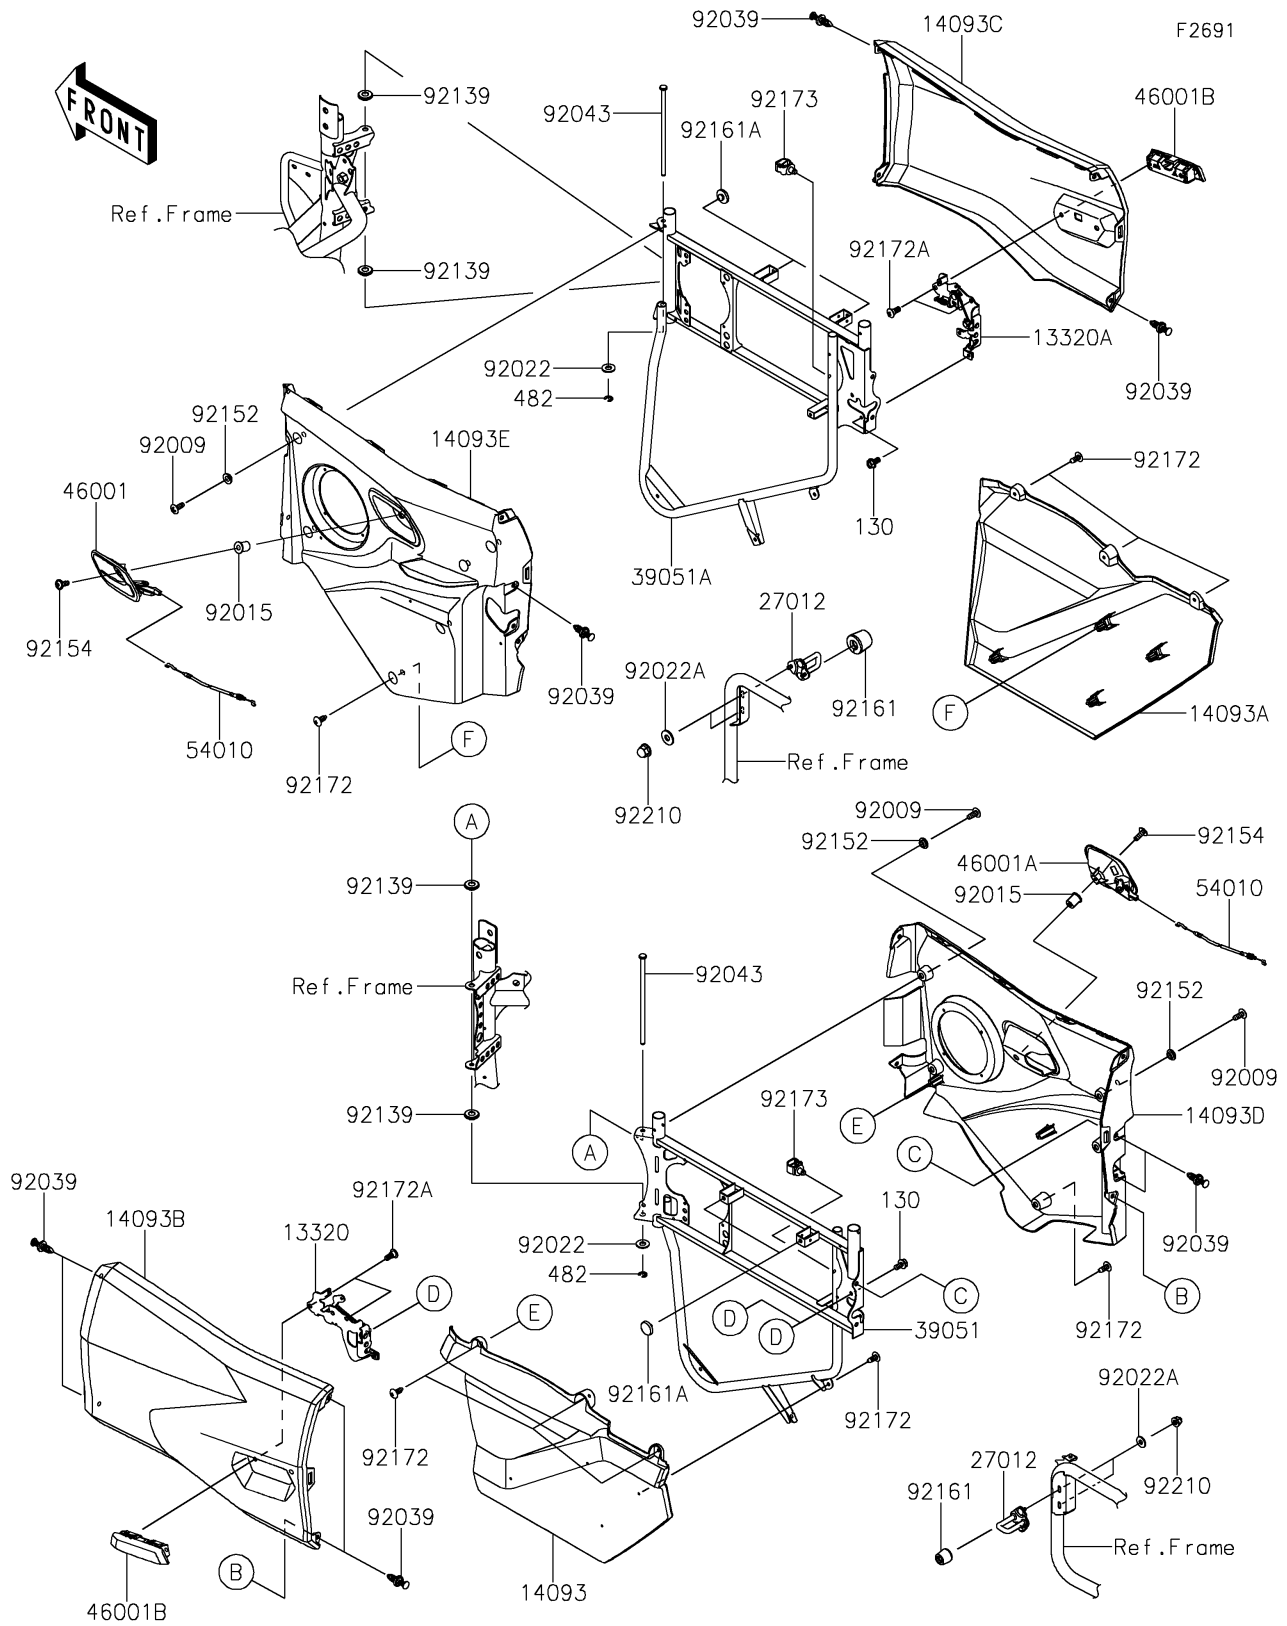

2026 TERYX® KRX4™ 1000 BLACKOUT EDITION

PARTS DIAGRAM

Door(Rear)

2026 TERYX® KRX4™ 1000 BLACKOUT EDITION

Kawasaki
Let the Good Times Roll®

PARTS LIST

Door(Rear)

ITEM NAME	PART NUMBER	QUANTITY
LEVER-ASSY,LATCH,RR,LH (Ref # 13320)	13320-0587	1
LEVER-ASSY,LATCH,RR,RH (Ref # 13320A)	13320-0588	1
COVER,DOOR,RR,LH,LWR (Ref # 14093)	14093-1223	1
COVER,DOOR,RR,RH,LWR (Ref # 14093A)	14093-1224	1
COVER,DOOR,RR,LH,UPP,F.EBONY (Ref # 14093B)	14093-1254-45L	1
COVER,DOOR,RR,RH,UPP,F.EBONY (Ref # 14093C)	14093-1255-45L	1
COVER,DOOR,RR,LH,INNER (Ref # 14093D)	14093-1262	1
COVER,DOOR,RR,RH,INNER (Ref # 14093E)	14093-1263	1
HOOK,DOOR (Ref # 27012)	27012-0860	2
FRAME-COMP-SIDE,RR,LH (Ref # 39051)	39051-0025	1
FRAME-COMP-SIDE,RR,RH (Ref # 39051A)	39051-0026	1
HANDLE-ASSY,DOOR,RH,INNER (Ref # 46001)	46001-0015	1
HANDLE-ASSY,DOOR,LH,INNER (Ref # 46001A)	46001-0016	1
HANDLE-ASSY,DOOR,OUTER (Ref # 46001B)	46001-0017	2
CABLE (Ref # 54010)	54010-0651	2
SCREW,TAPPING,6X16 (Ref # 92009)	92009-1166	10
NUT (Ref # 92015)	92015-1700	2
WASHER,8.2X18X1.5 (Ref # 92022)	92022-1964	2
WASHER,6.5X16X1.6 (Ref # 92022A)	92022-2247	4
RIVET (Ref # 92039)	92039-0865	12
PIN,DOOR (Ref # 92043)	92043-1785	2
BUSHING,DOOR (Ref # 92139)	92139-1215	4
COLLAR,6.3X9.5X4.1 (Ref # 92152)	92152-1571	10
BOLT,SOCKET,6X16 (Ref # 92154)	92154-4068	2
DAMPER,9X28X24.3 (Ref # 92161)	92161-1456	2
DAMPER (Ref # 92161A)	92161-2342	4
SCREW,6X16 (Ref # 92172)	92172-0284	14
SCREW,6X16 (Ref # 92172A)	92172-1333	4
CLAMP,12MM DIA. (Ref # 92173)	92173-0736	2

2026 TERYX® KRX4™ 1000 BLACKOUT EDITION

Kawasaki
Let the Good Times Roll®

PARTS LIST

Door(Rear)

ITEM NAME	PART NUMBER	QUANTITY
NUT,CAP,6MM (Ref # 92210)	92210-0003	4
BOLT-FLANGED,6X12 (Ref # 130)	130CA0612	4
CIRCLIP-TYPE-E,6MM (Ref # 482)	482J6000	2