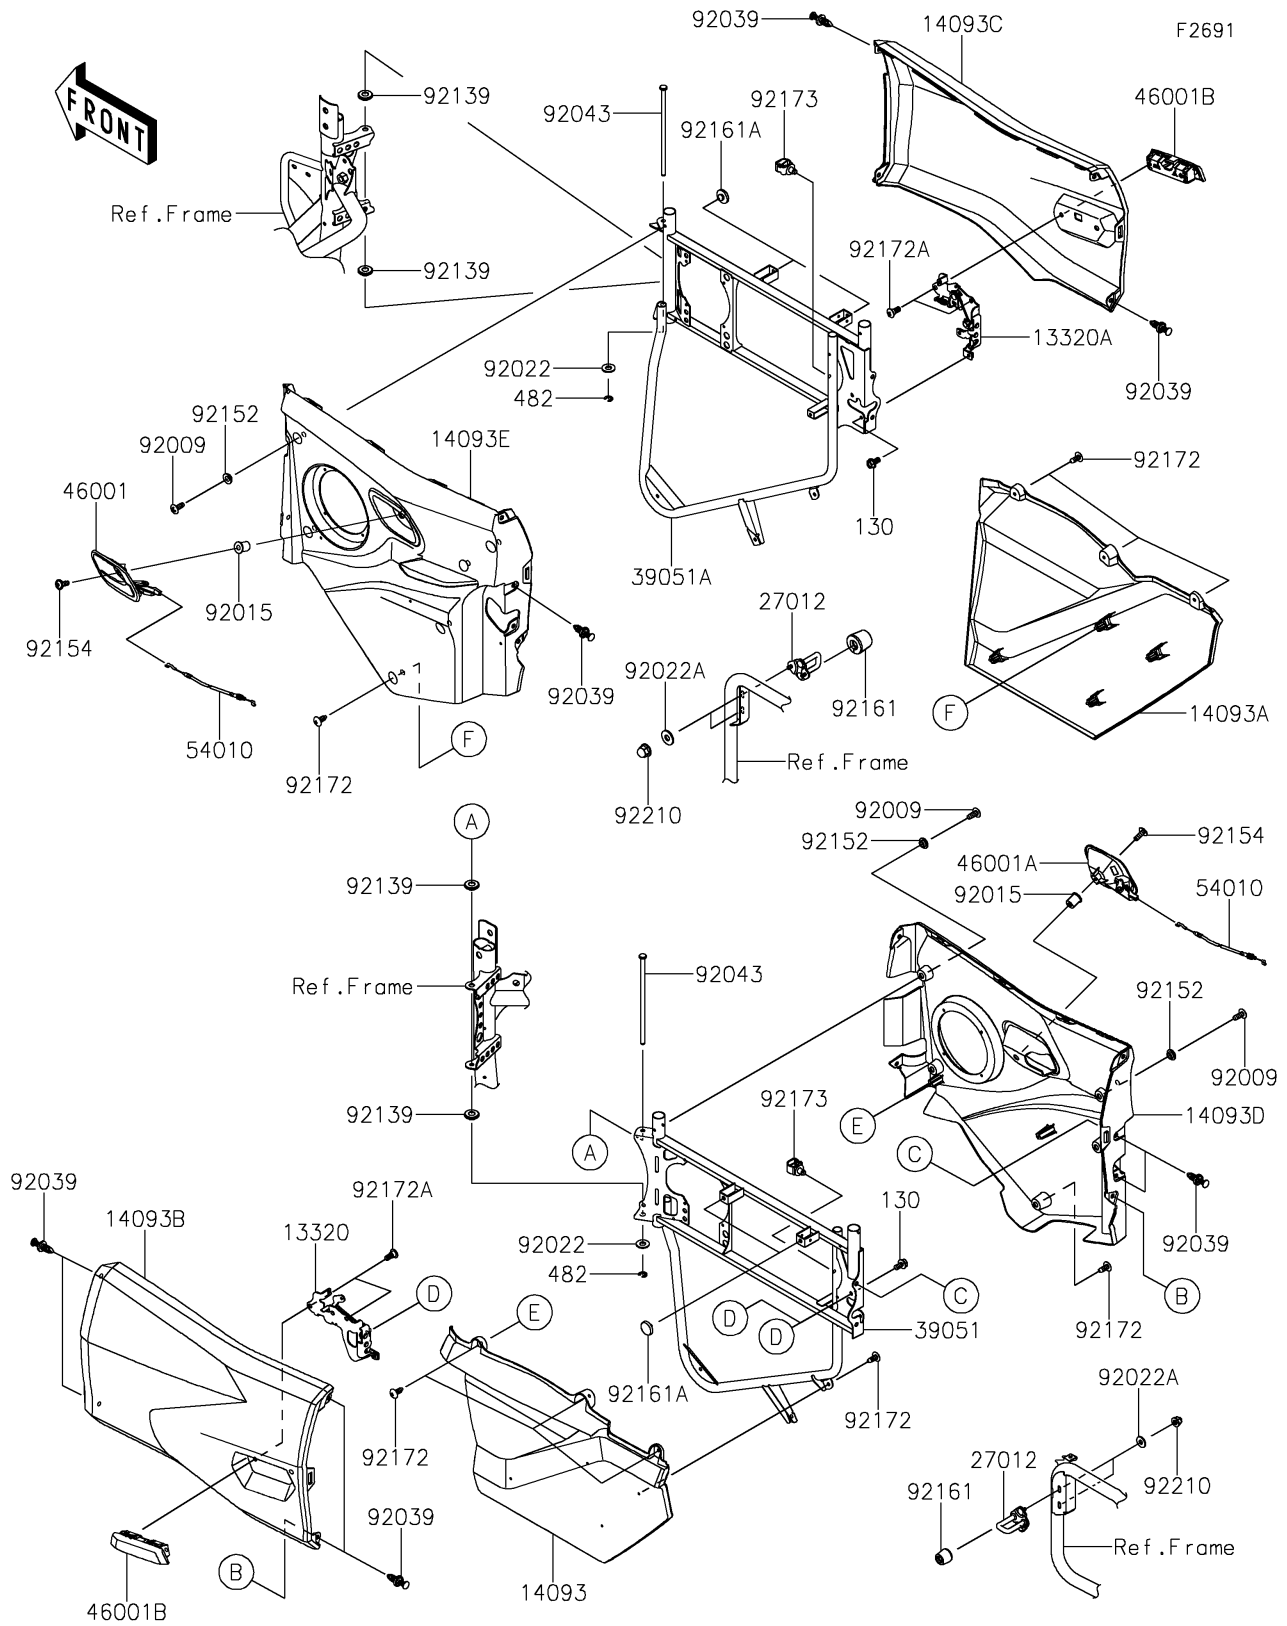

2025 TERYX® KRX4™ 1000 BLACKOUT EDITION

PARTS DIAGRAM

Door(Rear)