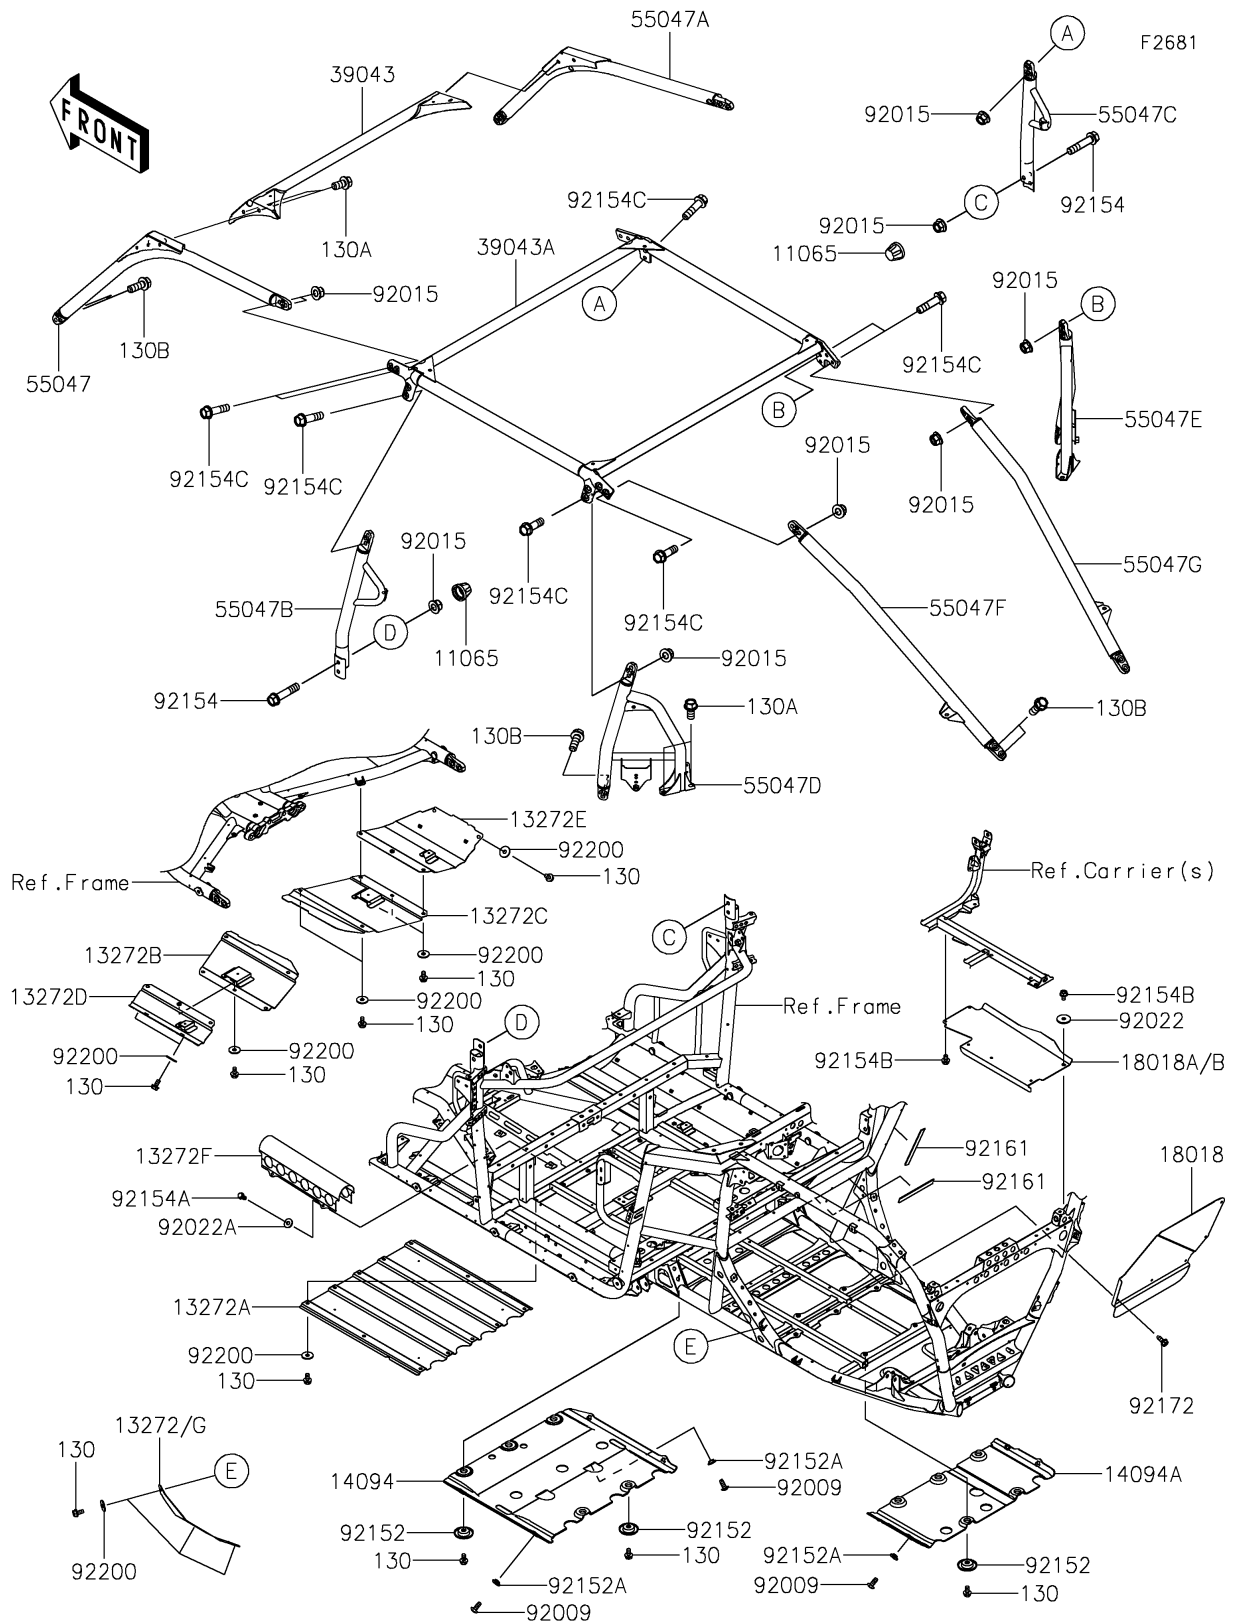

2026 Teryx KRX4 1000 Blackout Edition

PARTS DIAGRAM Guards/Cab Frame

2026 Teryx KRX4 1000 Blackout Edition

Kawasaki
Let the Good Times Roll®

PARTS LIST

Guards/Cab Frame

ITEM NAME	PART NUMBER	QUANTITY
CAP (Ref # 11065)	11065-0751	4
PLATE,CVT COVER (Ref # 13272)	13272-3797	1
PLATE,SKID,CNT (Ref # 13272A)	13272-3963	1
PLATE,SKID,FR,CNT,LH (Ref # 13272B)	13272-4328	1
PLATE,SKID,FR,CNT,RH (Ref # 13272C)	13272-4329	1
PLATE,SKID,FR,LH (Ref # 13272D)	13272-4330	1
PLATE,SKID,FR,RH (Ref # 13272E)	13272-4331	1
PLATE,DRIVE SHAFT (Ref # 13272F)	13272-7108	1
COVER,SKID,CNT (Ref # 14094)	14094-0040	1
COVER,SKID,RR (Ref # 14094A)	14094-0041	1
PLATE-HEAT GUARD (Ref # 18018)	18018-0616	1
PLATE-HEAT GUARD (Ref # 18018A)	18018-0646	1
CROSSMEMBER-COMP,FR,T.BLACK (Ref # 39043)	39043-0033-388	1
CROSSMEMBER-COMP,RR,T.BLACK (Ref # 39043A)	39043-0034-388	1
BAR-COMP,A-PILLAR,LH,T.BLACK (Ref # 55047)	55047-0399-388	1
BAR-COMP,A-PILLAR,RH,T.BLACK (Ref # 55047A)	55047-0400-388	1
BAR-COMP,B-PILLAR,LH,T.BLACK (Ref # 55047B)	55047-0401-388	1
BAR-COMP,B-PILLAR,RH,T.BLACK (Ref # 55047C)	55047-0402-388	1
BAR-COMP,C-PILLAR,LH,T.BLACK (Ref # 55047D)	55047-0403-388	1
BAR-COMP,C-PILLAR,RH,T.BLACK (Ref # 55047E)	55047-0404-388	1
BAR-COMP,D-PILLAR,LH,T.BLACK (Ref # 55047F)	55047-0405-388	1
BAR-COMP,D-PILLAR,RH,T.BLACK (Ref # 55047G)	55047-0406-388	1
SCREW,TAPPING,6X16 (Ref # 92009)	92009-1166	10
NUT,LOCK,FLANGED,12MM (Ref # 92015)	92015-1433	20
WASHER,6.5X24X2 (Ref # 92022)	92022-1690	1
WASHER,6.5X16X1.6 (Ref # 92022A)	92022-2247	4
COLLAR (Ref # 92152)	92152-0784	10
COLLAR,6.3X9.5X4.1 (Ref # 92152A)	92152-1571	10
BOLT,FLANGED,12X55 (Ref # 92154)	92154-0836	4