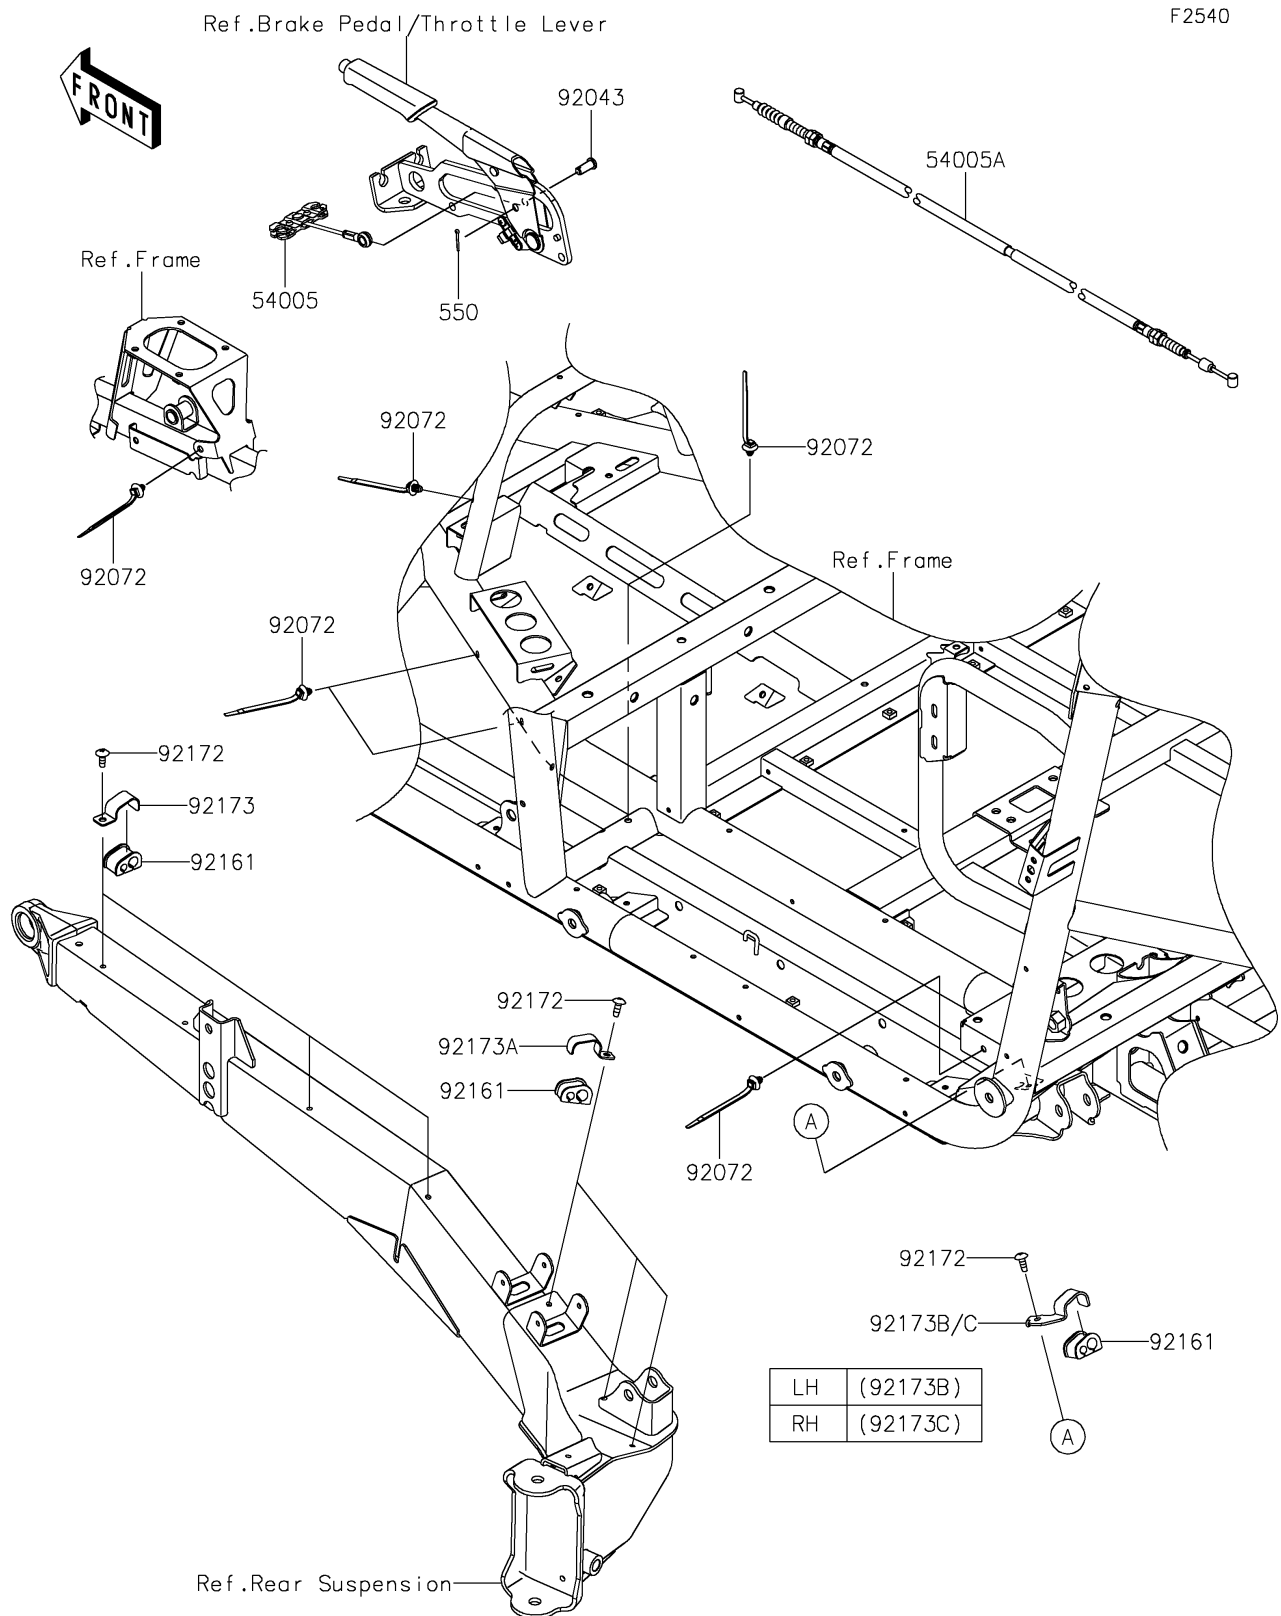

2026 TERYX® KRX4™ 1000 BLACKOUT EDITION

PARTS DIAGRAM

Cables

F2540

2026 TERYX® KRX4™ 1000 BLACKOUT EDITION

PARTS LIST

Cables

ITEM NAME	PART NUMBER	QUANTITY
-----------	-------------	----------
