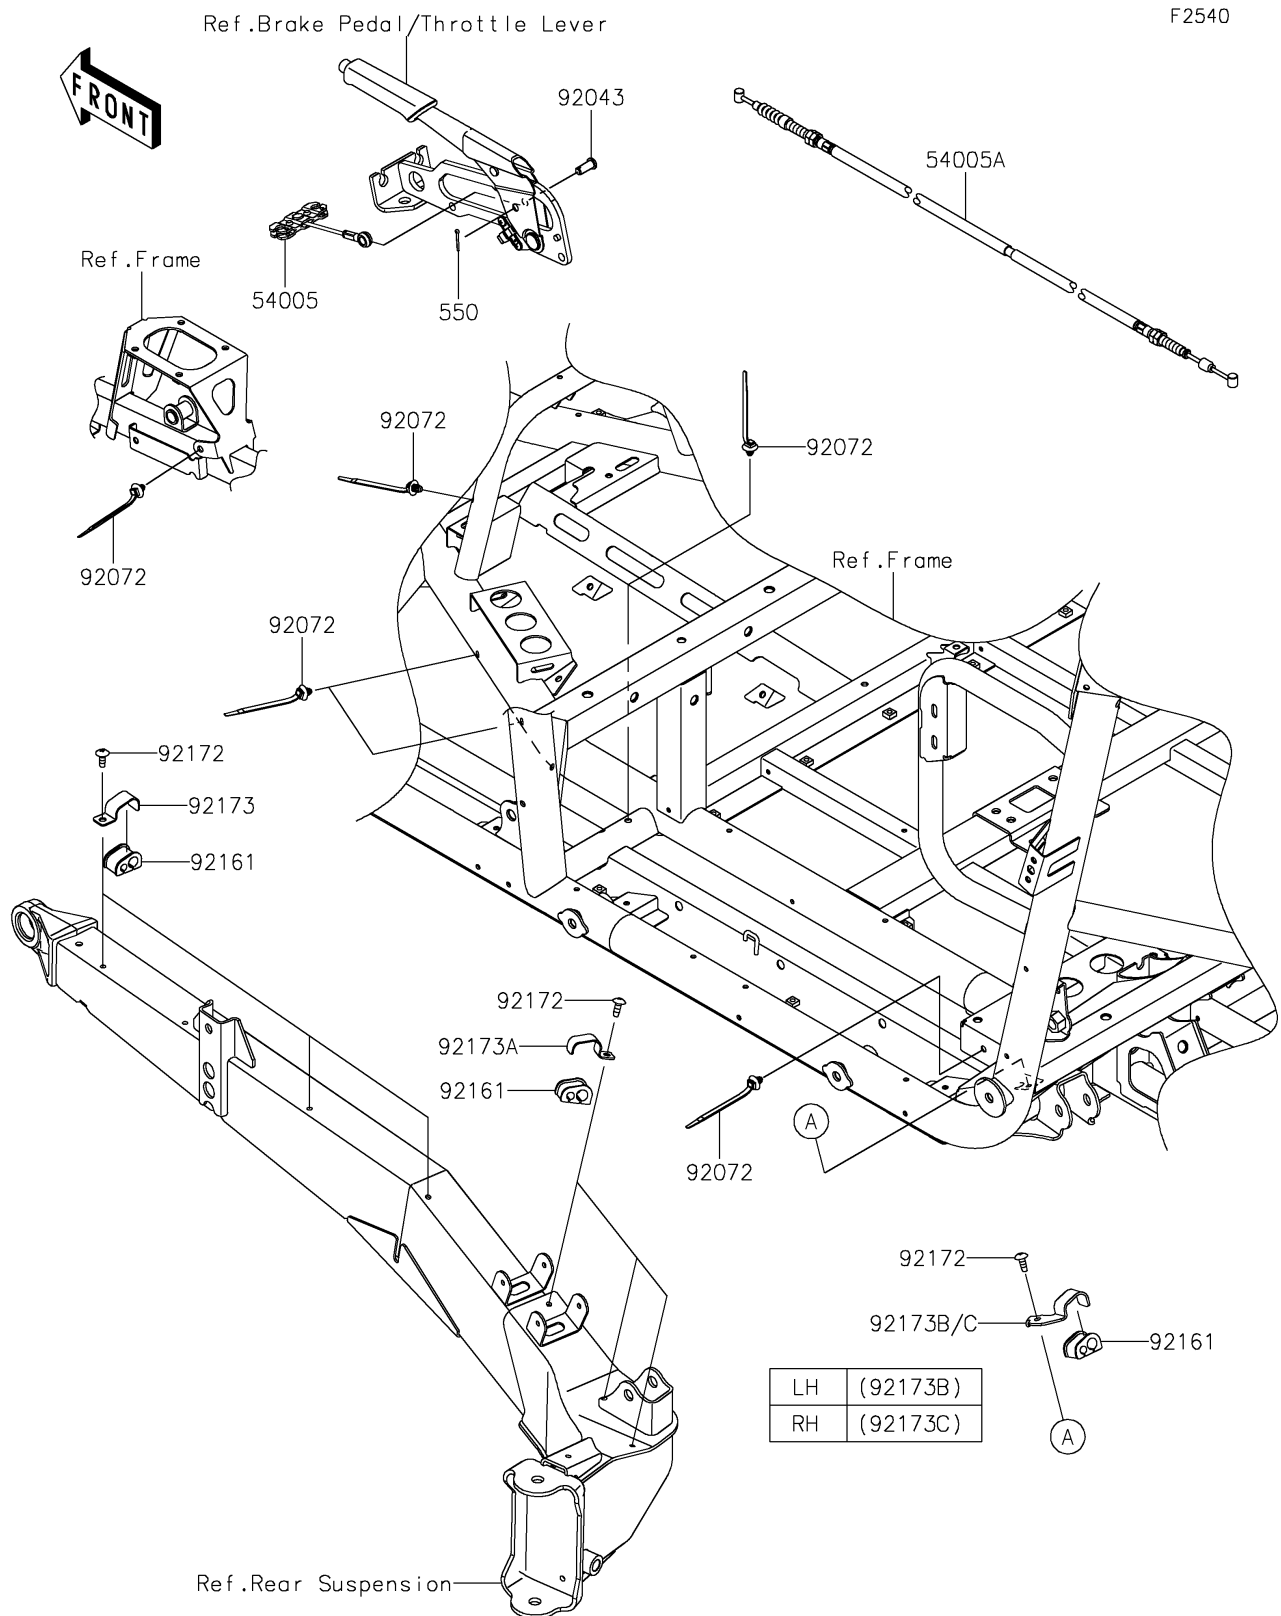

2026 Teryx KRX4 1000 Blackout Edition

PARTS DIAGRAM

Cables

| | |
|----|----------|
| LH | (92173B) |
| RH | (92173C) |

2026 Teryx KRX4 1000 Blackout Edition

PARTS LIST

Cables

| ITEM NAME | PART NUMBER | QUANTITY |
|--|-------------|----------|
| CABLE-BRAKE,PARKING BRAKE (Ref # 54005) | 54005-0312 | 1 |
| CABLE-BRAKE,PARKING BRAKE (Ref # 54005A) | 54005-0324 | 2 |
| PIN (Ref # 92043) | 92043-1039 | 1 |
| BAND,OS170-FT7(BLACK) (Ref # 92072) | 92072-1414 | 12 |
| DAMPER (Ref # 92161) | 92161-2174 | 14 |
| SCREW,TAPPING,6X16 (Ref # 92172) | 92172-0739 | 14 |
| CLAMP (Ref # 92173) | 92173-1991 | 6 |
| CLAMP (Ref # 92173A) | 92173-2097 | 6 |
| CLAMP,LH (Ref # 92173B) | 92173-2750 | 1 |
| CLAMP,RH (Ref # 92173C) | 92173-2751 | 1 |
| PIN-COTTER,2.5X18 (Ref # 550) | 550AA2518 | 1 |