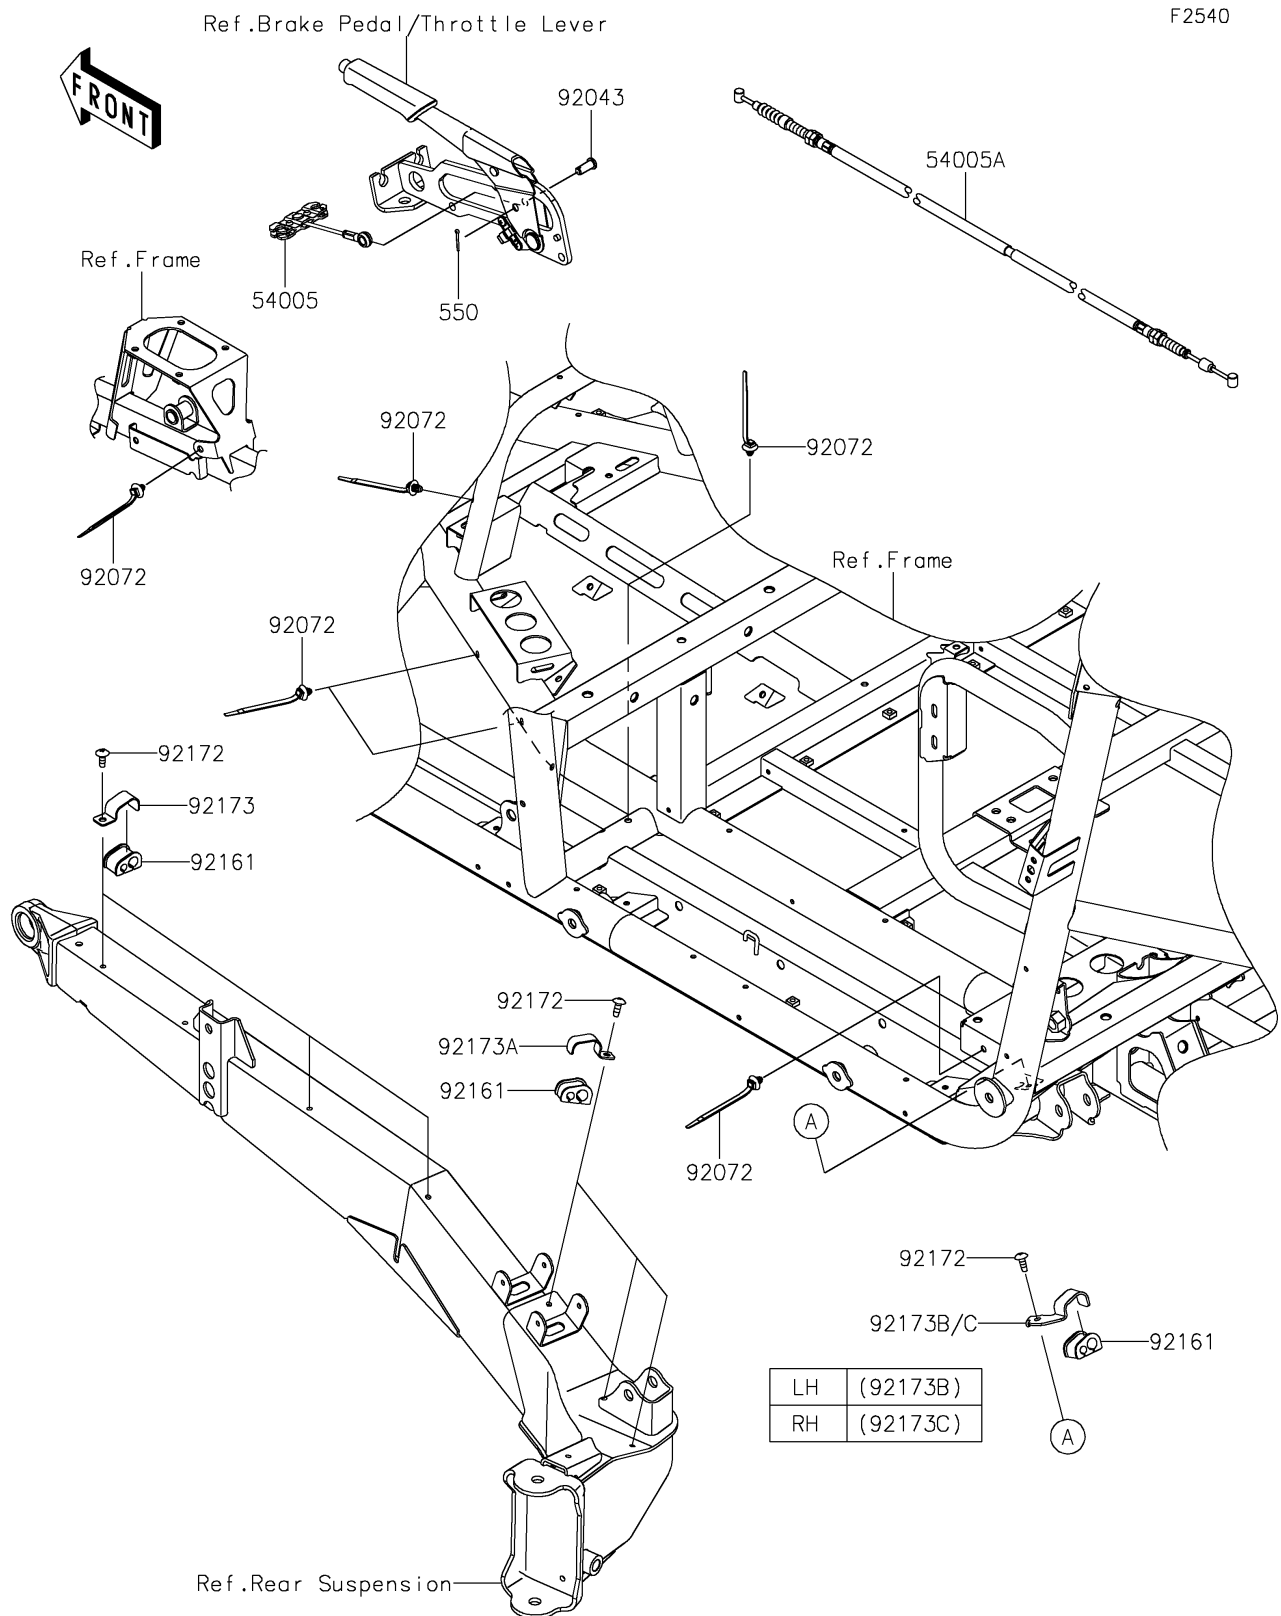

2026 TERYX® KRX4™ 1000 BLACKOUT EDITION

PARTS DIAGRAM

Cables

F2540

2026 TERYX® KRX4™ 1000 BLACKOUT EDITION

Kawasaki
Let the Good Times Roll®

PARTS LIST

Cables

ITEM NAME	PART NUMBER	QUANTITY
CABLE-BRAKE,PARKING BRAKE (Ref # 54005)	54005-0312	1
CABLE-BRAKE,PARKING BRAKE (Ref # 54005A)	54005-0324	2
PIN (Ref # 92043)	92043-1039	1
BAND,OS170-FT7(BLACK) (Ref # 92072)	92072-1414	12
DAMPER (Ref # 92161)	92161-2174	14
SCREW,TAPPING,6X16 (Ref # 92172)	92172-0739	14
CLAMP (Ref # 92173)	92173-1991	6
CLAMP (Ref # 92173A)	92173-2097	6
CLAMP,LH (Ref # 92173B)	92173-2750	1
CLAMP,RH (Ref # 92173C)	92173-2751	1
PIN-COTTER,2.5X18 (Ref # 550)	550AA2518	1