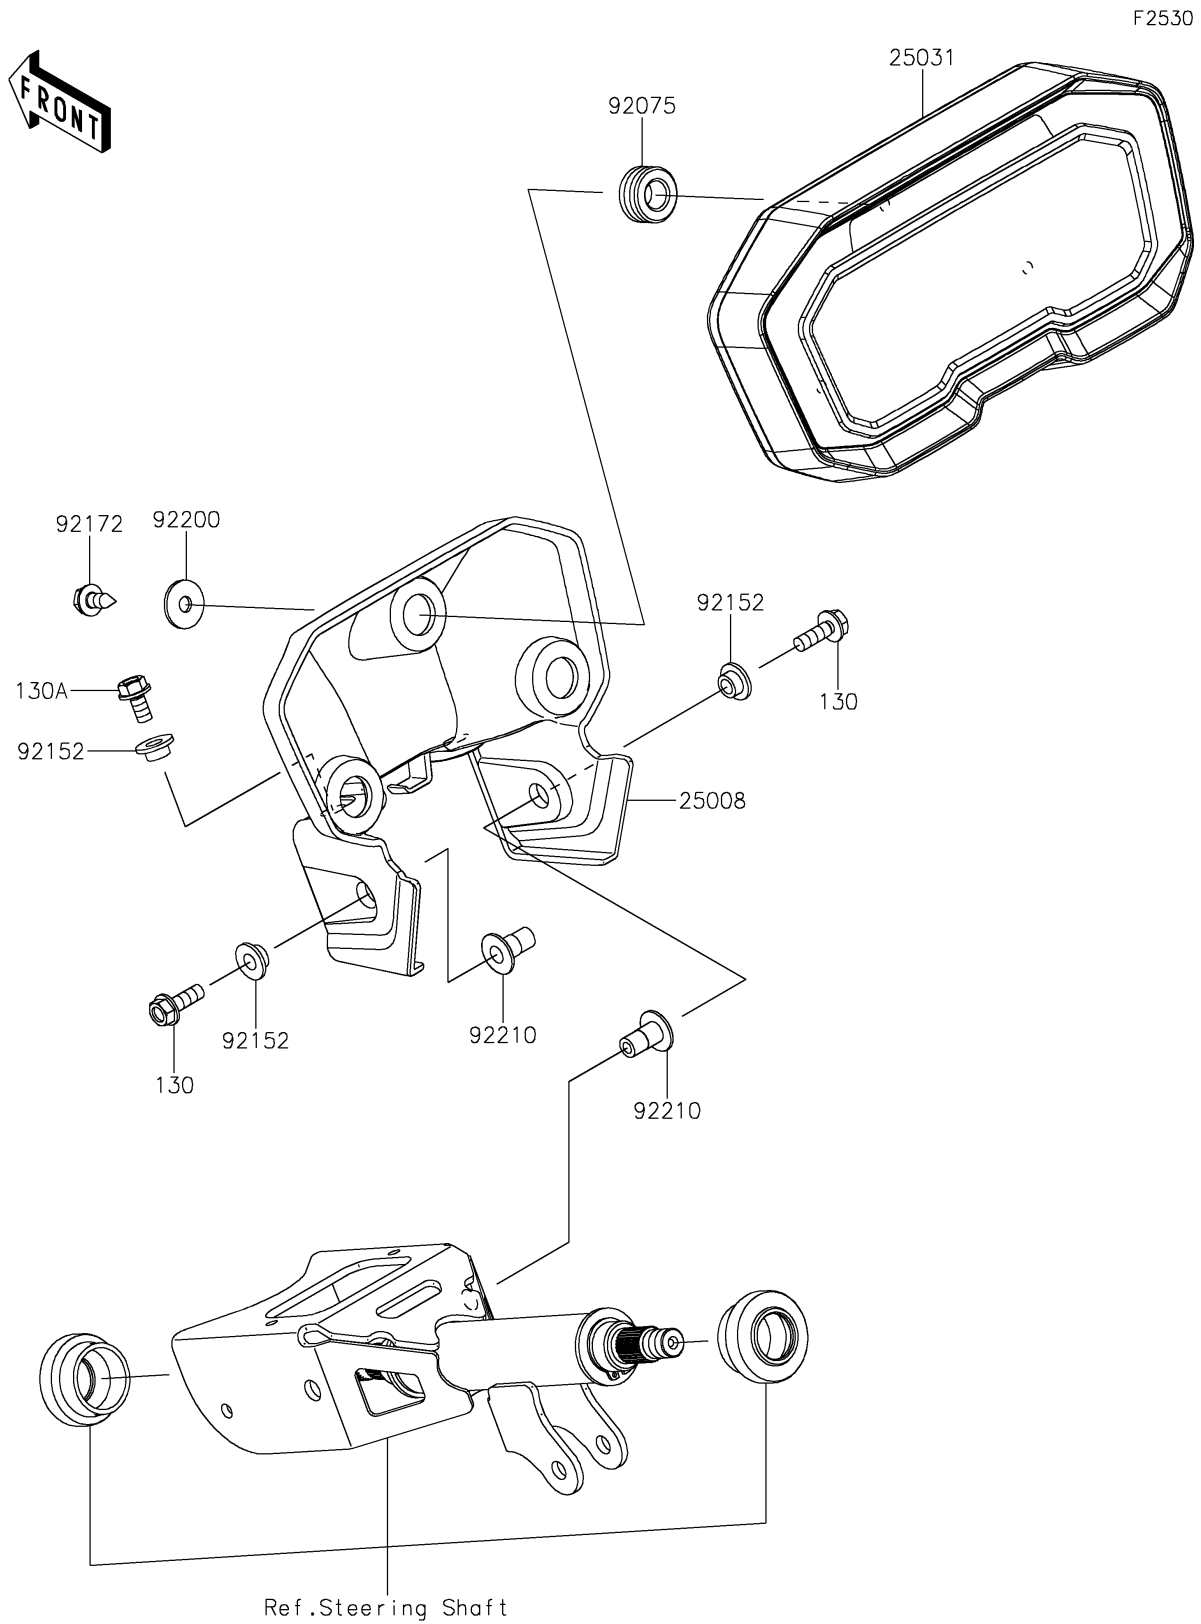

2026 TERYX® KRX4™ 1000 BLACKOUT EDITION

PARTS DIAGRAM

Meter(s)

2026 TERYX® KRX4™ 1000 BLACKOUT EDITION

Kawasaki
Let the Good Times Roll®

PARTS LIST

Meter(s)

ITEM NAME	PART NUMBER	QUANTITY
BRACKET-METER (Ref # 25008)	25008-0049	1
METER-ASSY,LCD (Ref # 25031)	25031-1315	1
DAMPER (Ref # 92075)	92075-1898	3
COLLAR,6.5X10X6.2 (Ref # 92152)	92152-1511	4
SCREW,TAPPING,6X16 (Ref # 92172)	92172-1313	3
WASHER,6.5X20X1.6 (Ref # 92200)	92200-0283	3
NUT,METER BKT SIDE (Ref # 92210)	92210-1760	2
BOLT-FLANGED,6X18 (Ref # 130)	130BA0618	2
BOLT-FLANGED,6X12 (Ref # 130A)	130CA0612	2