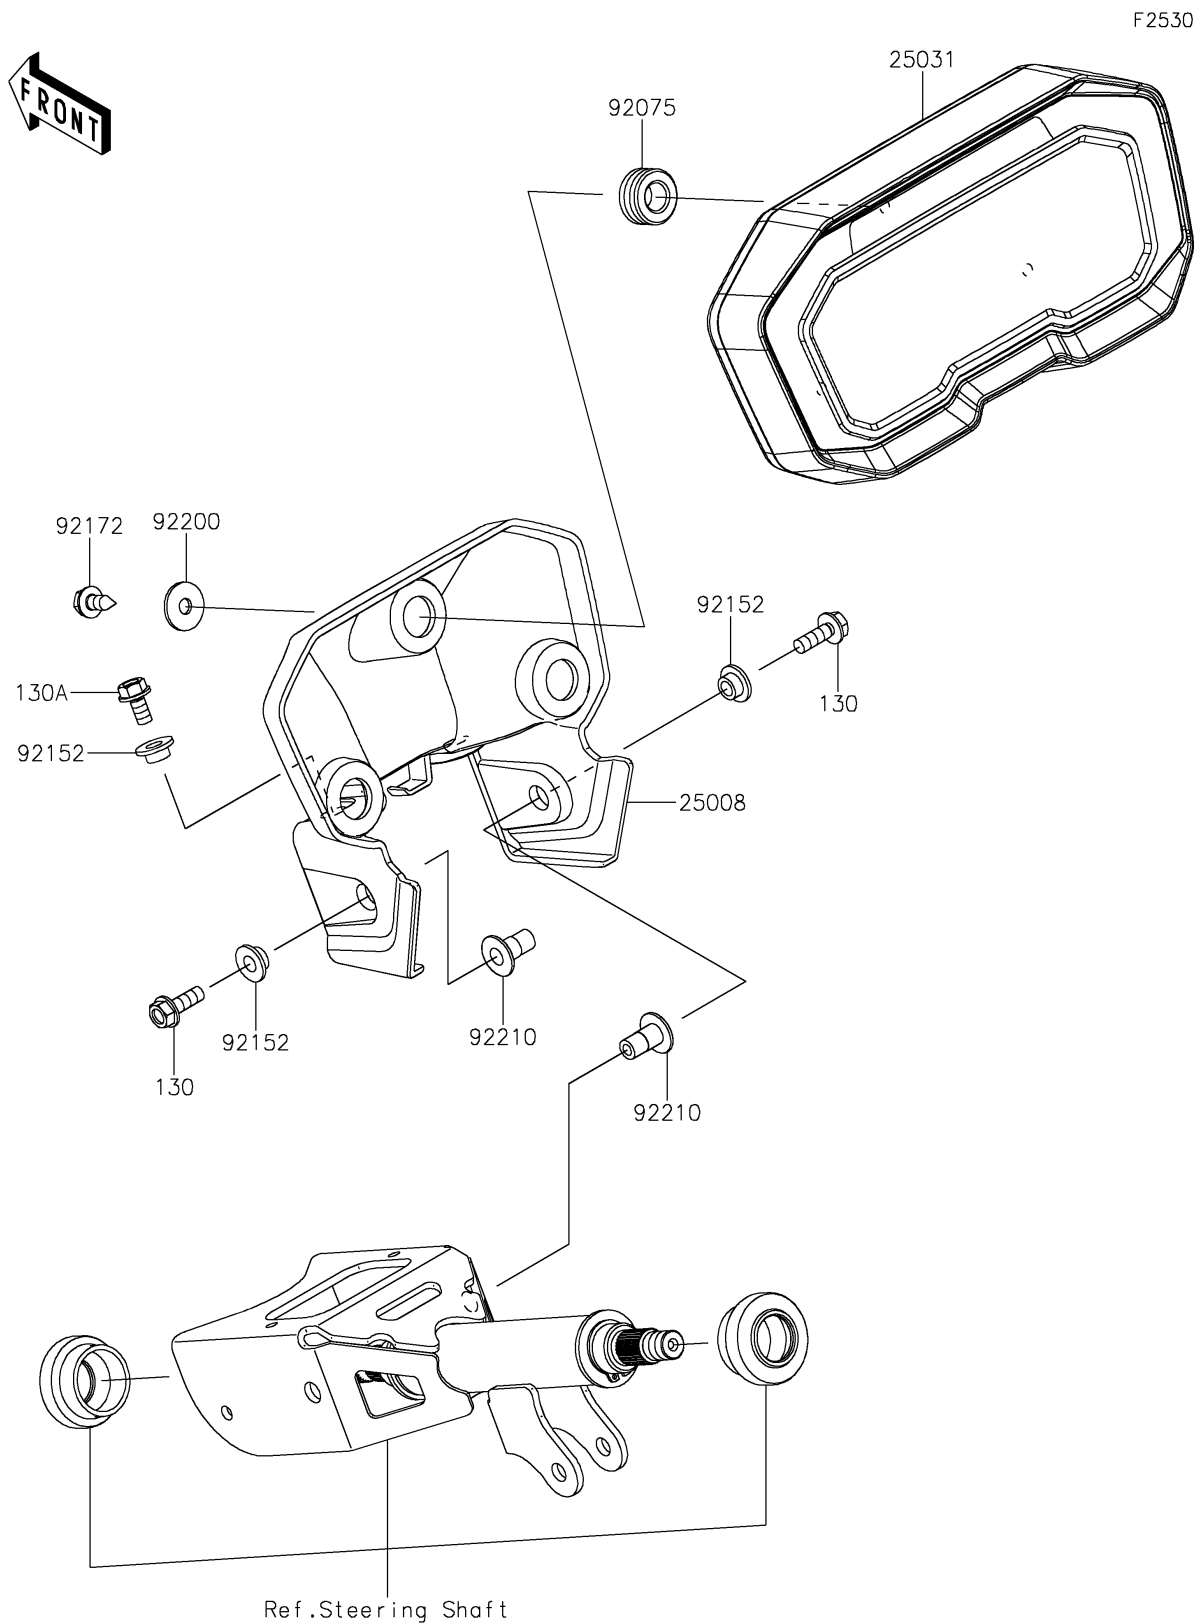

2026 Teryx KRX4 1000 Blackout Edition

PARTS DIAGRAM

Meter(s)

2026 Teryx KRX4 1000 Blackout Edition

PARTS LIST

Meter(s)

ITEM NAME	PART NUMBER	QUANTITY
BRACKET-METER (Ref # 25008)	25008-0049	1
METER-ASSY,LCD (Ref # 25031)	25031-1315	1
DAMPER (Ref # 92075)	92075-1898	3
COLLAR,6.5X10X6.2 (Ref # 92152)	92152-1511	4
SCREW,TAPPING,6X16 (Ref # 92172)	92172-1313	3
WASHER,6.5X20X1.6 (Ref # 92200)	92200-0283	3
NUT,METER BKT SIDE (Ref # 92210)	92210-1760	2
BOLT-FLANGED,6X18 (Ref # 130)	130BA0618	2
BOLT-FLANGED,6X12 (Ref # 130A)	130CA0612	2