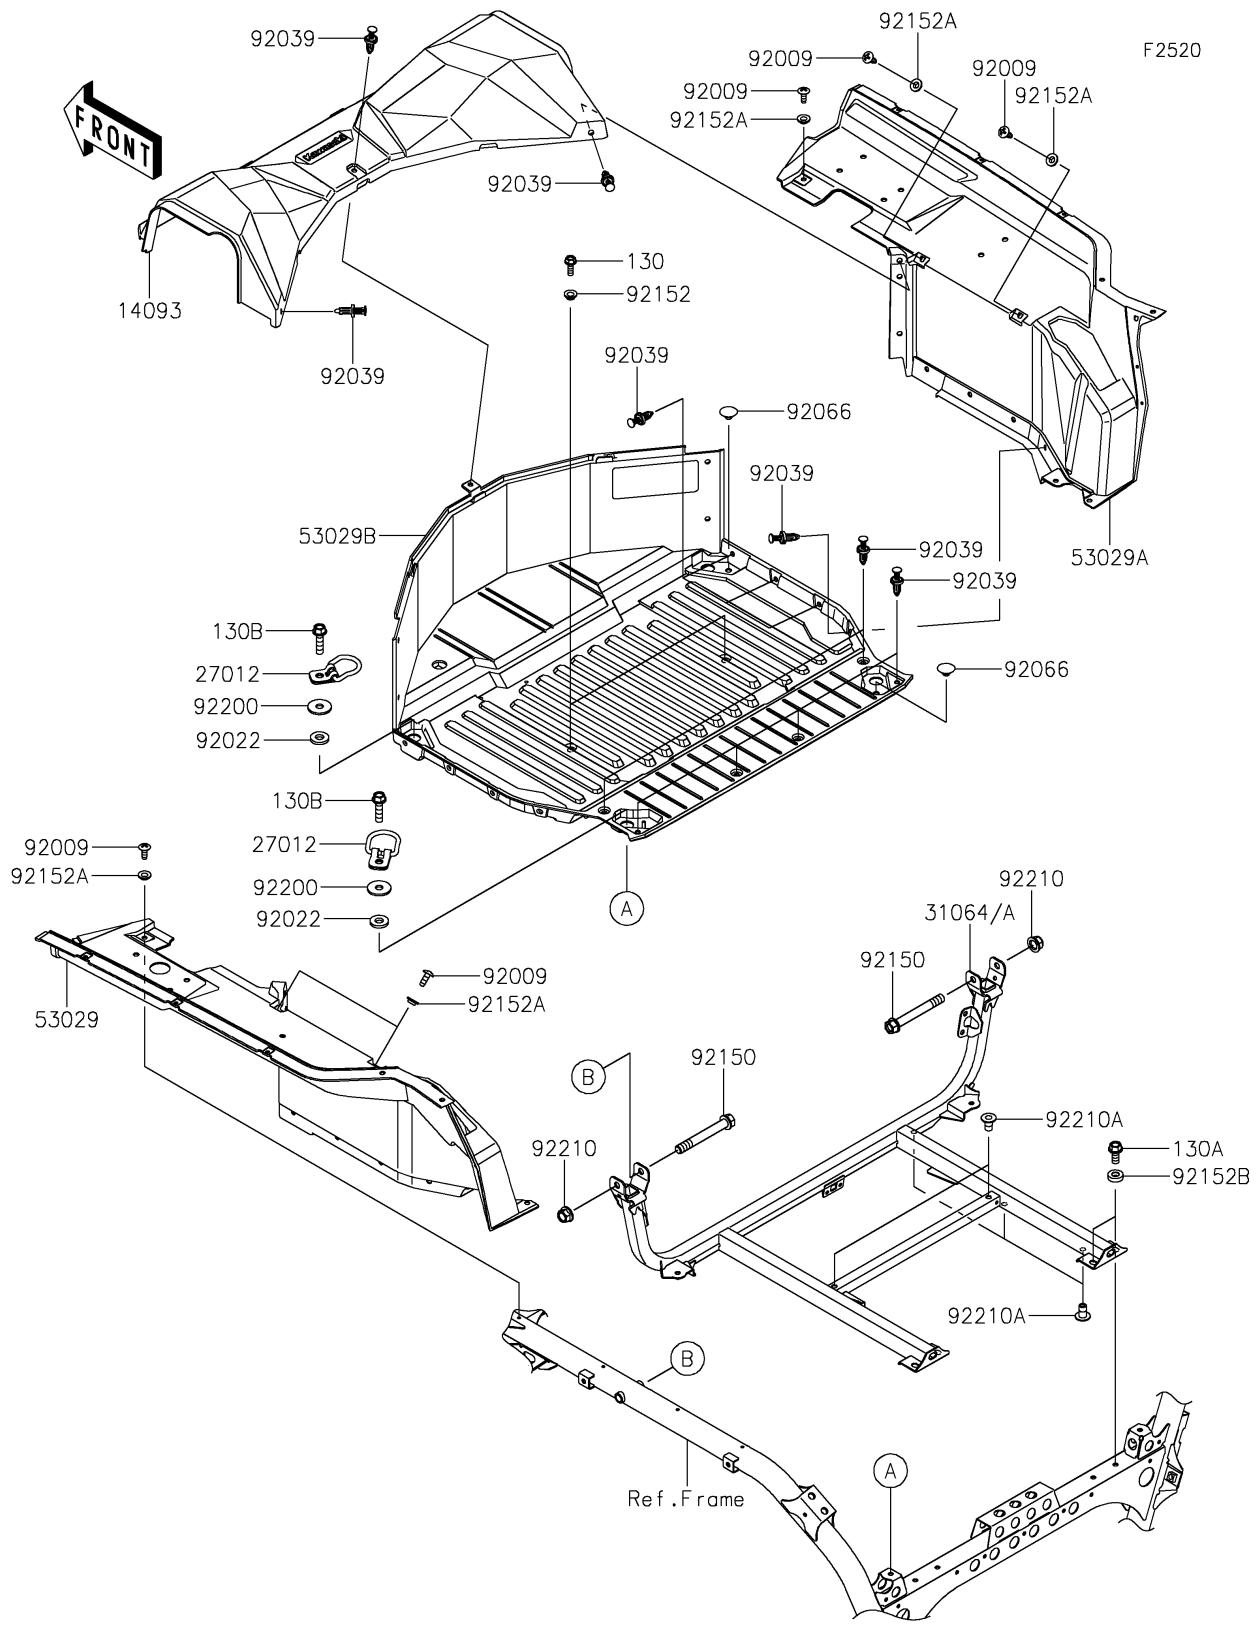

2026 TERYX® KRX4™ 1000 BLACKOUT EDITION

PARTS DIAGRAM

Carrier(s)

2026 TERYX® KRX4™ 1000 BLACKOUT EDITION

Kawasaki
Let the Good Times Roll®

PARTS LIST

Carrier(s)

ITEM NAME	PART NUMBER	QUANTITY
COVER,MAINTENANCE (Ref # 14093)	14093-0799	1
HOOK (Ref # 27012)	27012-0863	4
PIPE-COMP,RR CARRIER FRAME (Ref # 31064)	31064-0791	1
CARRIER,LH (Ref # 53029)	53029-0360	1
CARRIER,RH (Ref # 53029A)	53029-0361	1
CARRIER,BASE (Ref # 53029B)	53029-0368	1
SCREW,TAPPING,6X16 (Ref # 92009)	92009-1166	6
WASHER,10X22X3.2 (Ref # 92022)	92022-1944	4
RIVET (Ref # 92039)	92039-0865	17
PLUG (Ref # 92066)	92066-1485	2
BOLT,10X80 (Ref # 92150)	92150-1893	2
COLLAR (Ref # 92152)	92152-0224	2
COLLAR,6.3X9.5X4.1 (Ref # 92152A)	92152-1571	6
COLLAR,8.2X18X5 (Ref # 92152B)	92152-1848	4
WASHER,9X28X2.3 (Ref # 92200)	92200-1951	4
NUT,LOCK,FLANGED,10MM (Ref # 92210)	92210-0276	2
NUT,LARGE FLANGE,6MM,L=16.5 (Ref # 92210A)	92210-1623	5
BOLT-FLANGED,6X18 (Ref # 130)	130CA0618	2
BOLT-FLANGED,8X18 (Ref # 130A)	130CA0818	4
BOLT-FLANGED,8X30 (Ref # 130B)	130CA0830	4