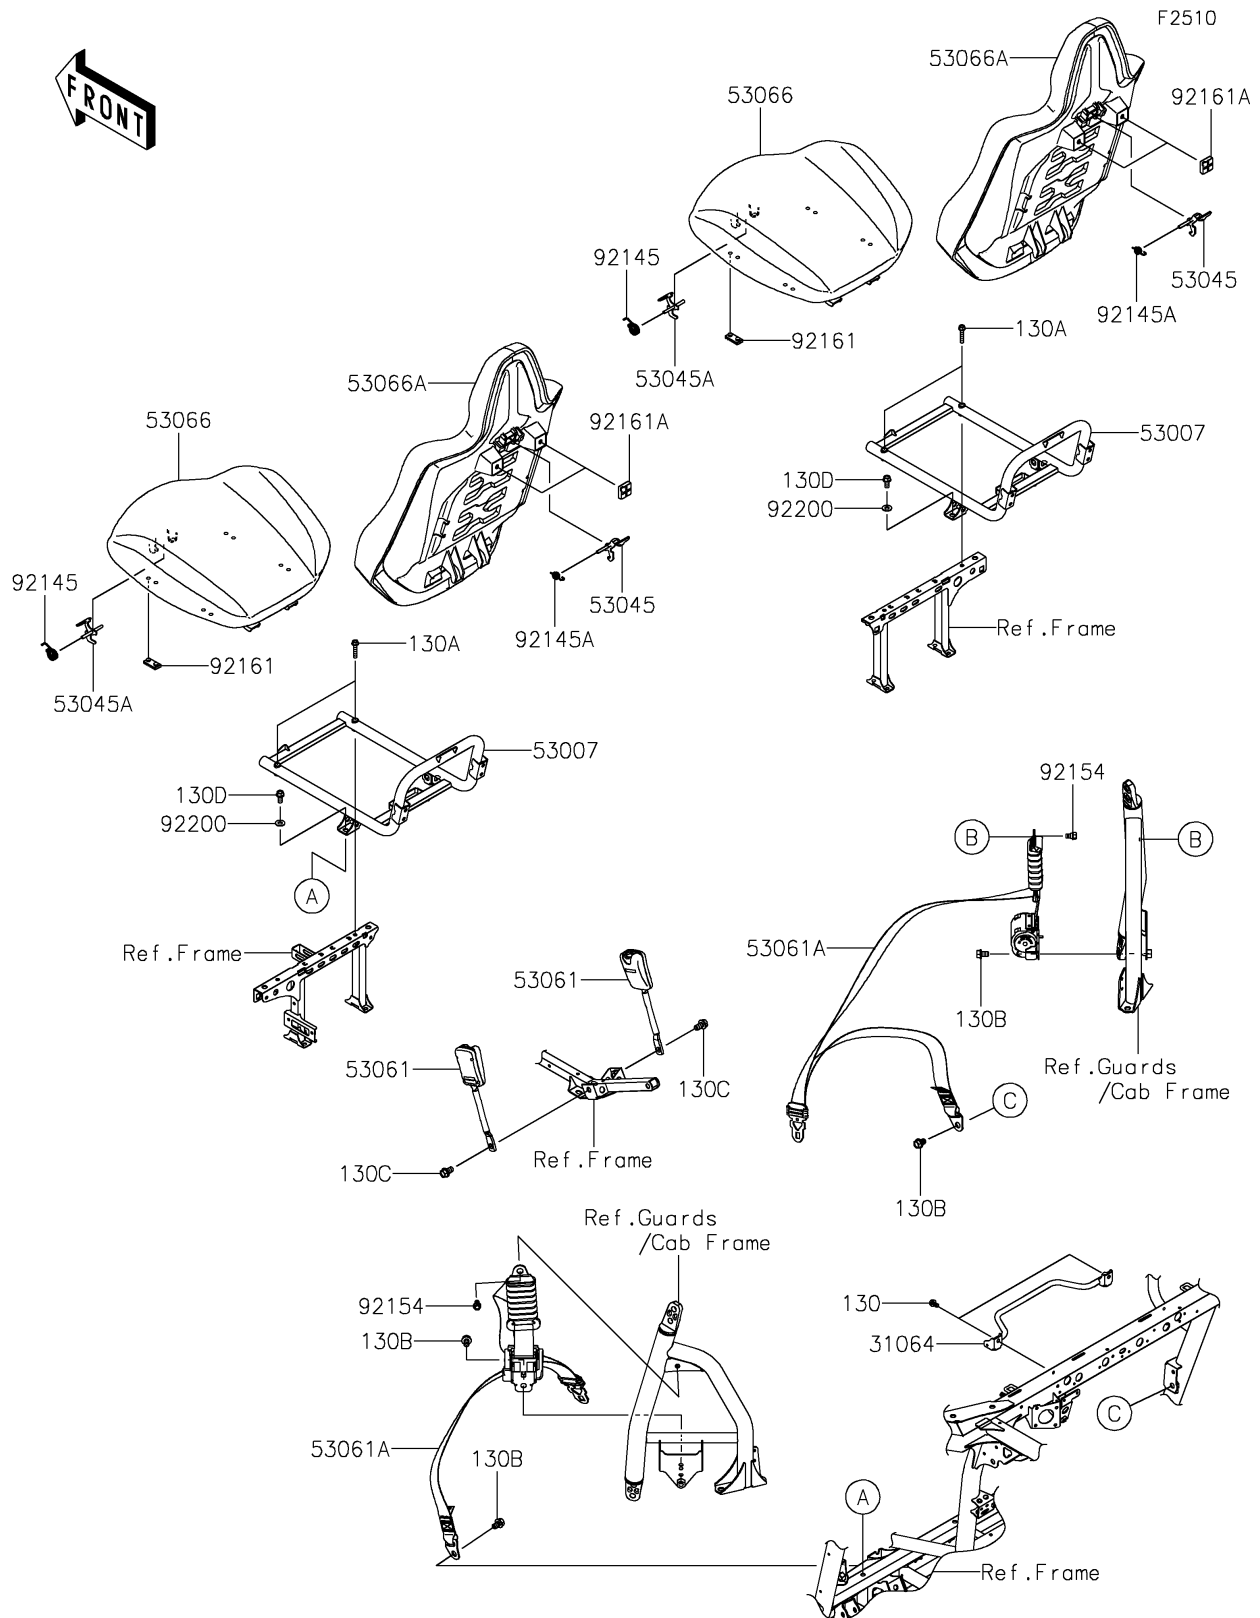

2026 Teryx KRX4 1000 Blackout Edition

PARTS DIAGRAM

Seat(Rear)

2026 Teryx KRX4 1000 Blackout Edition

PARTS LIST

Seat(Rear)

ITEM NAME	PART NUMBER	QUANTITY
PIPE-COMP,RR,SEAT SUPPORT (Ref # 31064)	31064-0742	1
FRAME-SEAT (Ref # 53007)	53007-0446	2
HOOK-ASSY,SEAT BACK (Ref # 53045)	53045-0037	2
HOOK-ASSY,SEAT BOTTOM (Ref # 53045A)	53045-0039	2
BELT-SEAT,BUCKLE (Ref # 53061)	53061-0039	2
BELT-SEAT,RETRACTOR (Ref # 53061A)	53061-0369	2
SEAT-ASSY,BOTTOM,BLACK+BLK (Ref # 53066)	53066-0975-71Q	2
SEAT-ASSY,BACK,M.D.GRAY+BLK+SI (Ref # 53066A)	53066-0976-71T	2
SPRING,SEAT LATCH (Ref # 92145)	92145-0022	2
SPRING (Ref # 92145A)	92145-2235	2
BOLT,FLANGED,10X16 (Ref # 92154)	92154-2089	2
DAMPER,SEAT (Ref # 92161)	92161-1489	8
DAMPER,10X34X10 (Ref # 92161A)	92161-1920	4
WASHER,10.3X23X1.6 (Ref # 92200)	92200-0724	4
BOLT-FLANGED,8X14 (Ref # 130)	130BA0814	2
BOLT-FLANGED,8X40 (Ref # 130A)	130BA0840	4
BOLT-FLANGED,12X18 (Ref # 130B)	130BA1218	4
BOLT-FLANGED,12X22 (Ref # 130C)	130BA1222	2
BOLT-FLANGED,10X20 (Ref # 130D)	130CA1020	4