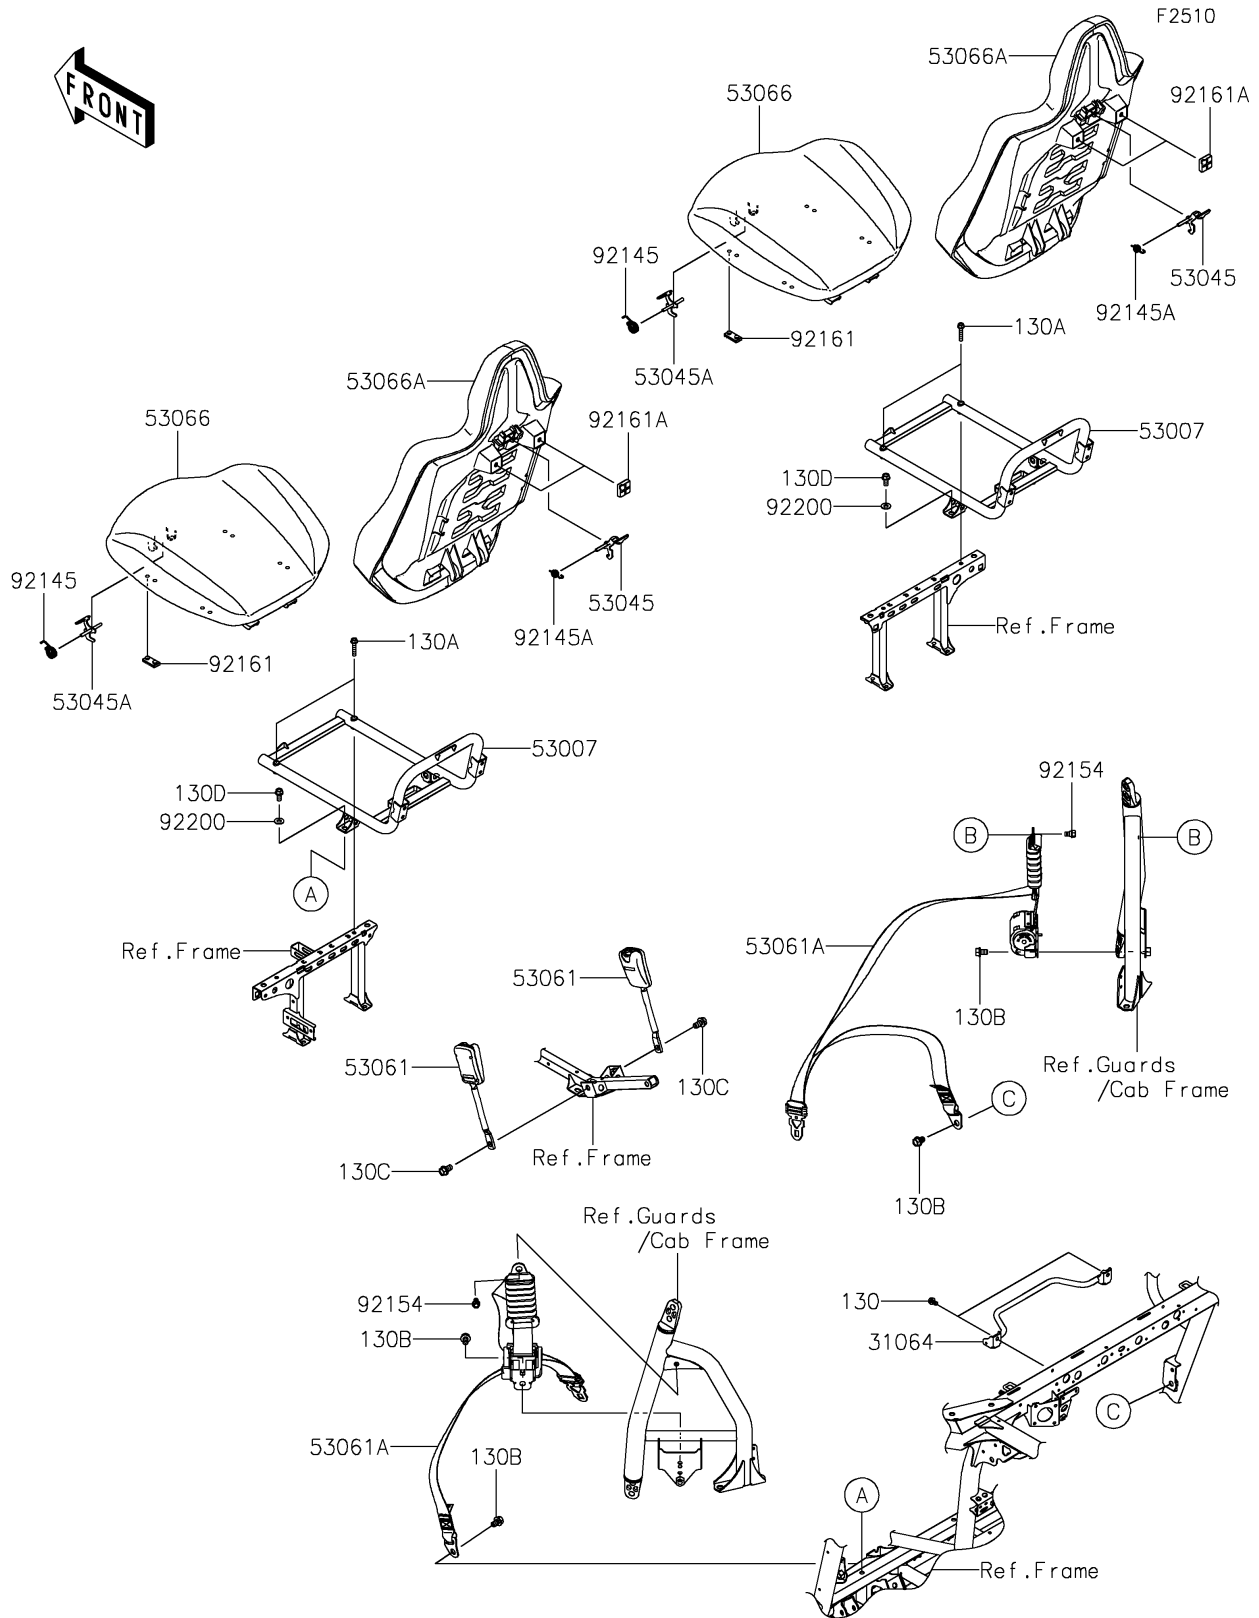

## PARTS DIAGRAM

### Seat(Rear)

## PARTS LIST

### Seat(Rear)

ITEM NAME	PART NUMBER	QUANTITY
PIPE-COMP,RR,SEAT SUPPORT (Ref # 31064)	31064-0742	1
FRAME-SEAT (Ref # 53007)	53007-0446	2
HOOK-ASSY,SEAT BACK (Ref # 53045)	53045-0037	2
HOOK-ASSY,SEAT BOTTOM (Ref # 53045A)	53045-0039	2
BELT-SEAT,BUCKLE (Ref # 53061)	53061-0039	2
BELT-SEAT,RETRACTOR (Ref # 53061A)	53061-0369	2
SEAT-ASSY,BOTTOM,BLACK+BLK (Ref # 53066)	53066-0975-71Q	2
SEAT-ASSY,BACK,M.D.GRAY+BLK+SI (Ref # 53066A)	53066-0976-71T	2
SPRING,SEAT LATCH (Ref # 92145)	92145-0022	2
SPRING (Ref # 92145A)	92145-2235	2
BOLT,FLANGED,10X16 (Ref # 92154)	92154-2089	2
DAMPER,SEAT (Ref # 92161)	92161-1489	8
DAMPER,10X34X10 (Ref # 92161A)	92161-1920	4
WASHER,10.3X23X1.6 (Ref # 92200)	92200-0724	4
BOLT-FLANGED,8X14 (Ref # 130)	130BA0814	2
BOLT-FLANGED,8X40 (Ref # 130A)	130BA0840	4
BOLT-FLANGED,12X18 (Ref # 130B)	130BA1218	4
BOLT-FLANGED,12X22 (Ref # 130C)	130BA1222	2
BOLT-FLANGED,10X20 (Ref # 130D)	130CA1020	4