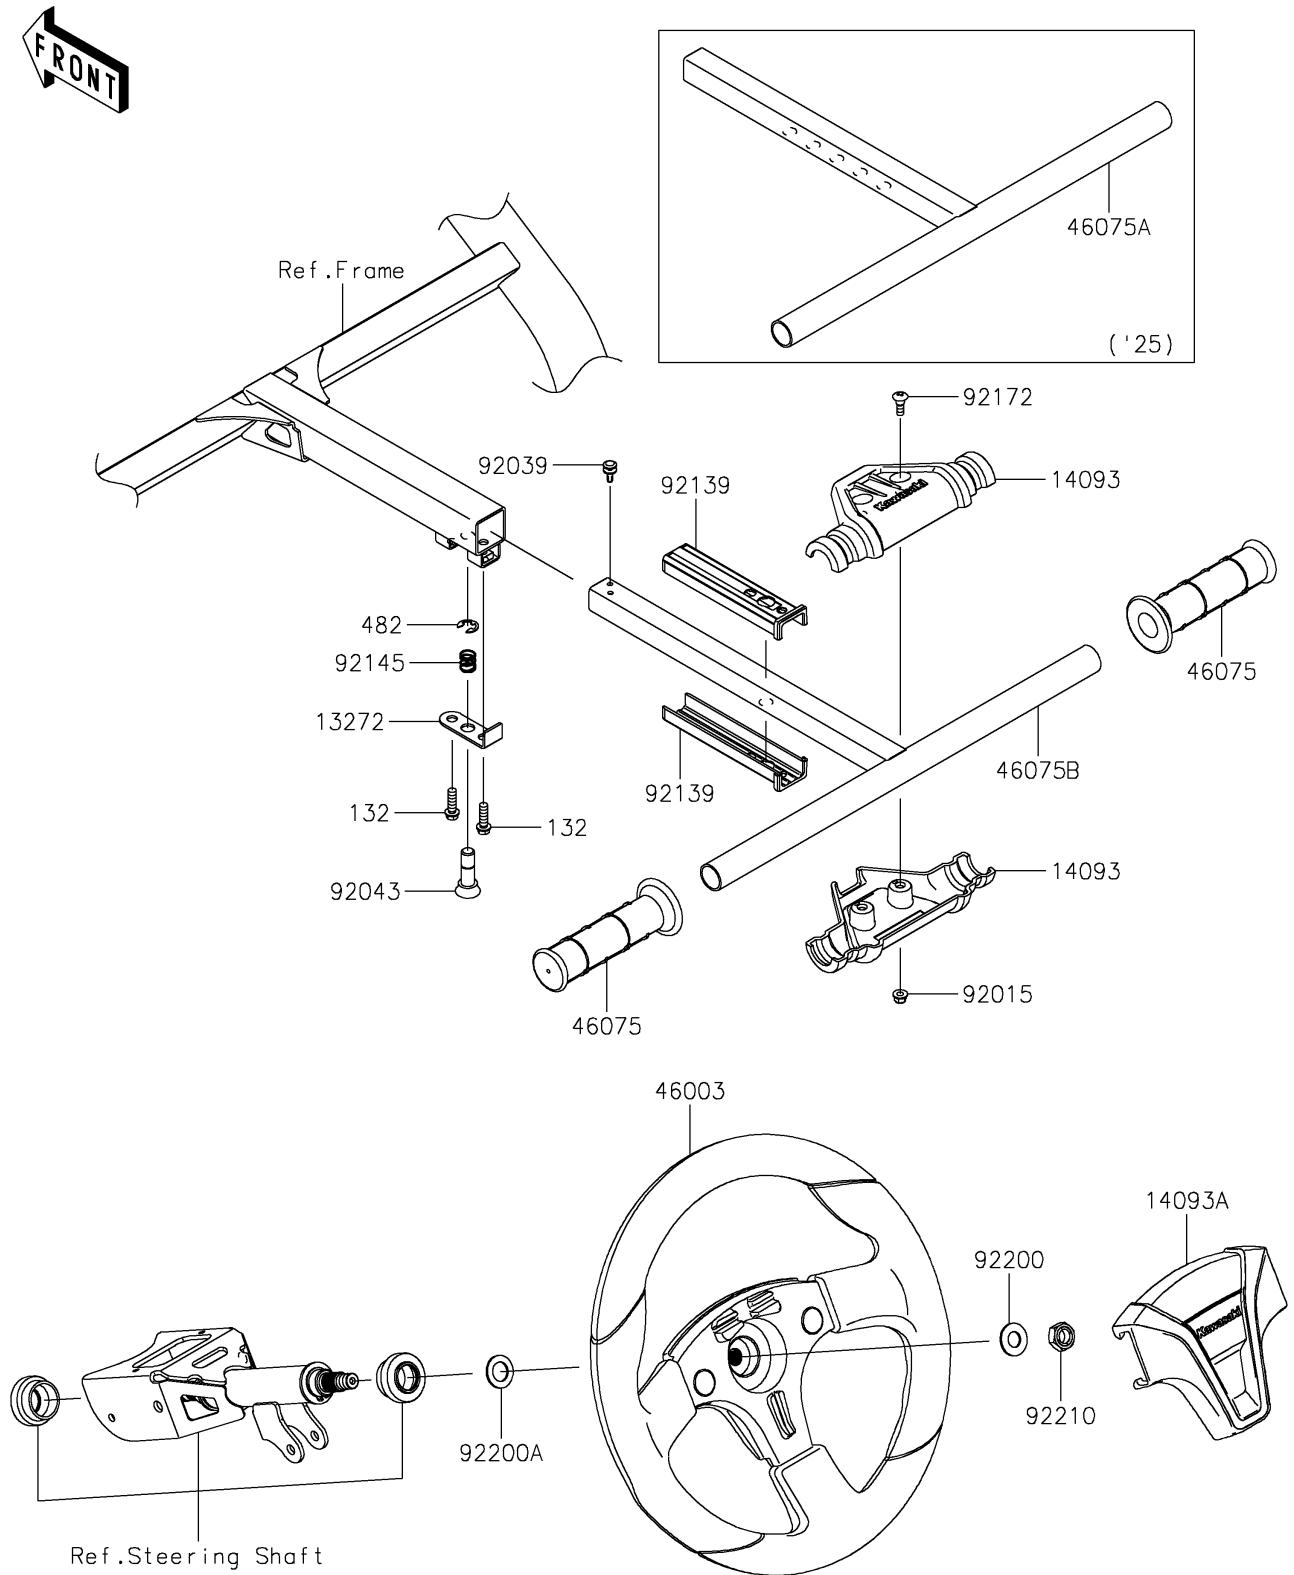

2026 Teryx KRX4 1000 Blackout Edition

PARTS DIAGRAM

Steering Wheel

F2311

2026 Teryx KRX4 1000 Blackout Edition

PARTS LIST

Steering Wheel

ITEM NAME	PART NUMBER	QUANTITY
PLATE (Ref # 13272)	13272-3869	1
COVER,PASSENGER GRIP (Ref # 14093)	14093-0802	2
COVER,HANDLE (Ref # 14093A)	14093-0803	1
HANDLE (Ref # 46003)	46003-0809	1
GRIP (Ref # 46075)	46075-0065	2
GRIP,PIPE (Ref # 46075A)	46075-0658	1
GRIP,HANDLE,INNER (Ref # 46075B)	46075-0708	1
NUT,LOCK,FLANGED,5MM (Ref # 92015)	92015-1752	2
RIVET (Ref # 92039)	92039-0046	2
PIN (Ref # 92043)	92043-7503	1
BUSHING (Ref # 92139)	92139-1143	2
SPRING (Ref # 92145)	92145-7507	1
SCREW,5MM (Ref # 92172)	92172-0261	2
WASHER,12.1X25X1.6 (Ref # 92200)	92200-0455	1
WASHER,15X25X1.6 (Ref # 92200A)	92200-0460	1
NUT,LOCK,12MM (Ref # 92210)	92210-1249	1
BOLT-FLANGED-SMALL,6X20 (Ref # 132)	132BB0620	2
CIRCLIP-TYPE-E,8MM (Ref # 482)	482EA8000	1