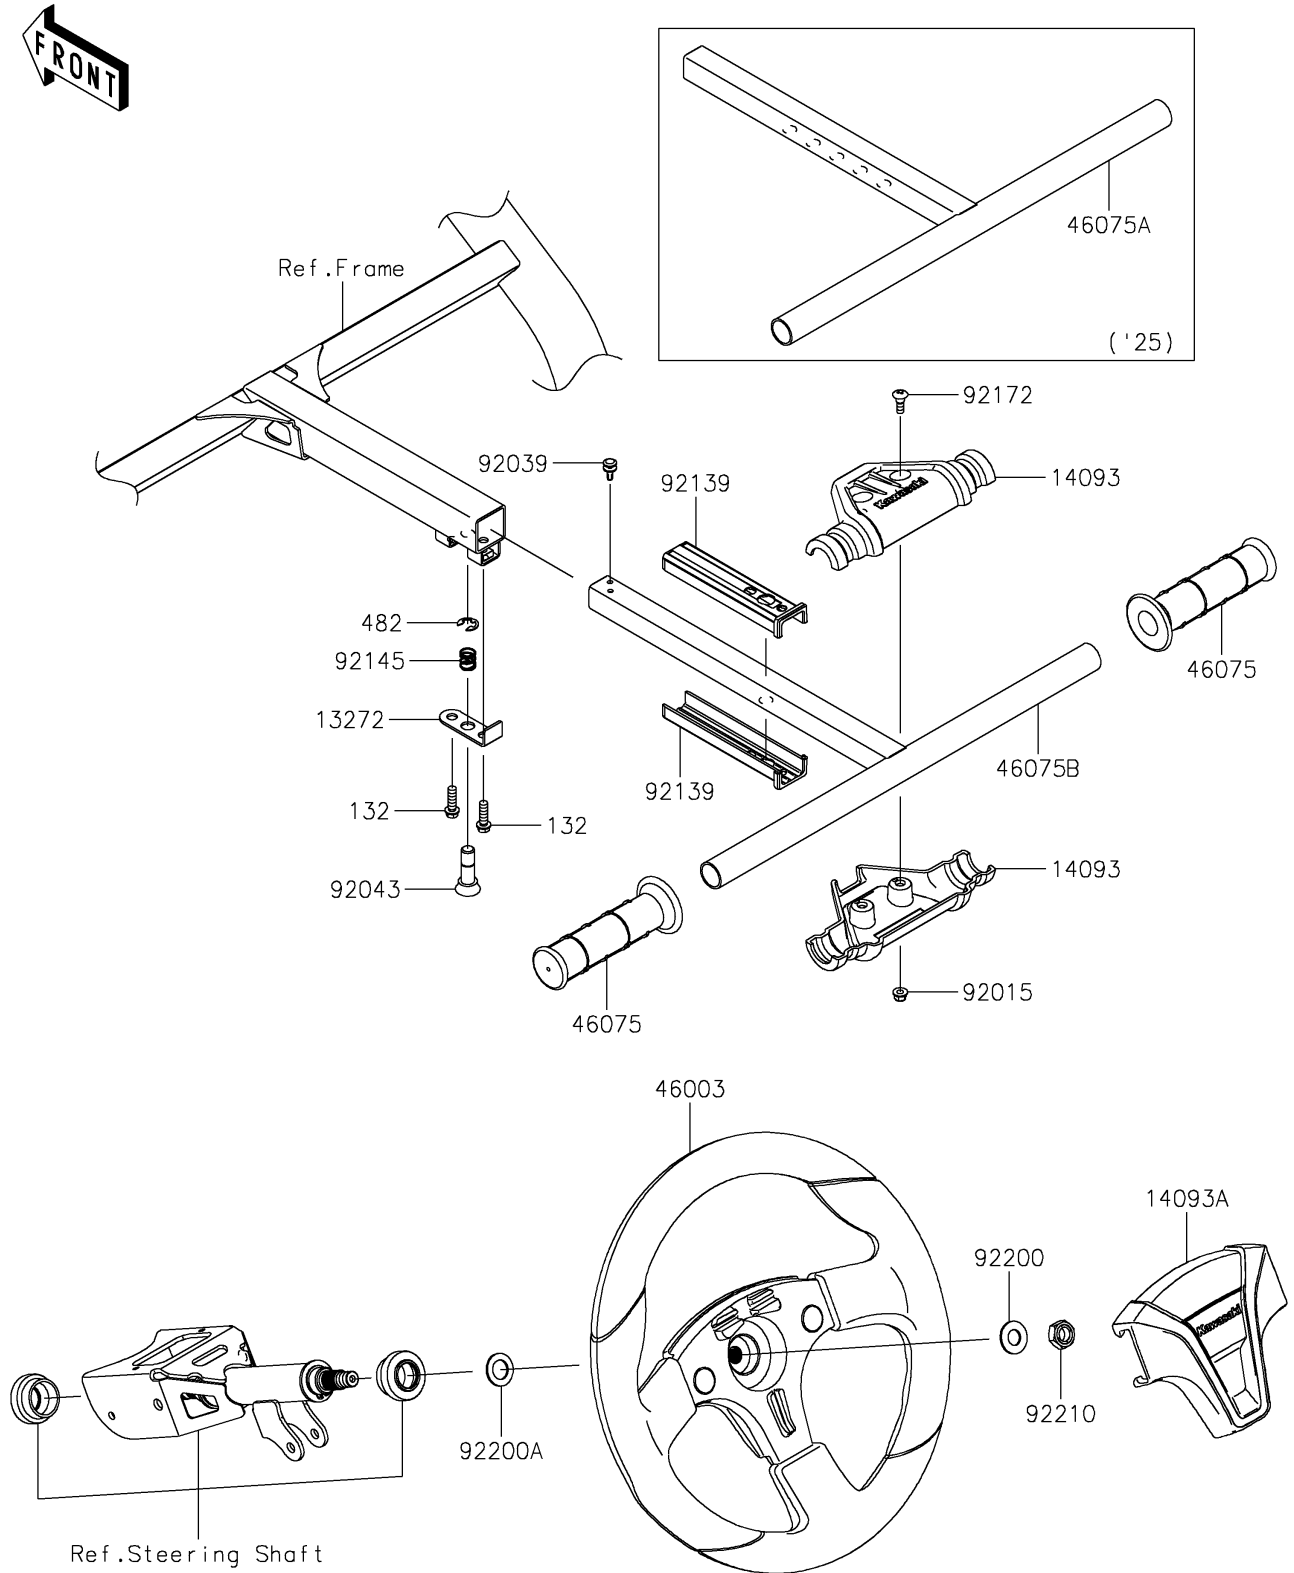

2026 TERYX® KRX4™ 1000 BLACKOUT EDITION

PARTS DIAGRAM

Steering Wheel

F2311

2026 TERYX® KRX4™ 1000 BLACKOUT EDITION

Kawasaki
Let the Good Times Roll®

PARTS LIST

Steering Wheel

ITEM NAME	PART NUMBER	QUANTITY
PLATE (Ref # 13272)	13272-3869	1
COVER,PASSENGER GRIP (Ref # 14093)	14093-0802	2
COVER,HANDLE (Ref # 14093A)	14093-0803	1
HANDLE (Ref # 46003)	46003-0809	1
GRIP (Ref # 46075)	46075-0065	2
GRIP,PIPE (Ref # 46075A)	46075-0658	1
GRIP,HANDLE,INNER (Ref # 46075B)	46075-0708	1
NUT,LOCK,FLANGED,5MM (Ref # 92015)	92015-1752	2
RIVET (Ref # 92039)	92039-0046	2
PIN (Ref # 92043)	92043-7503	1
BUSHING (Ref # 92139)	92139-1143	2
SPRING (Ref # 92145)	92145-7507	1
SCREW,5MM (Ref # 92172)	92172-0261	2
WASHER,12.1X25X1.6 (Ref # 92200)	92200-0455	1
WASHER,15X25X1.6 (Ref # 92200A)	92200-0460	1
NUT,LOCK,12MM (Ref # 92210)	92210-1249	1
BOLT-FLANGED-SMALL,6X20 (Ref # 132)	132BB0620	2
CIRCLIP-TYPE-E,8MM (Ref # 482)	482EA8000	1