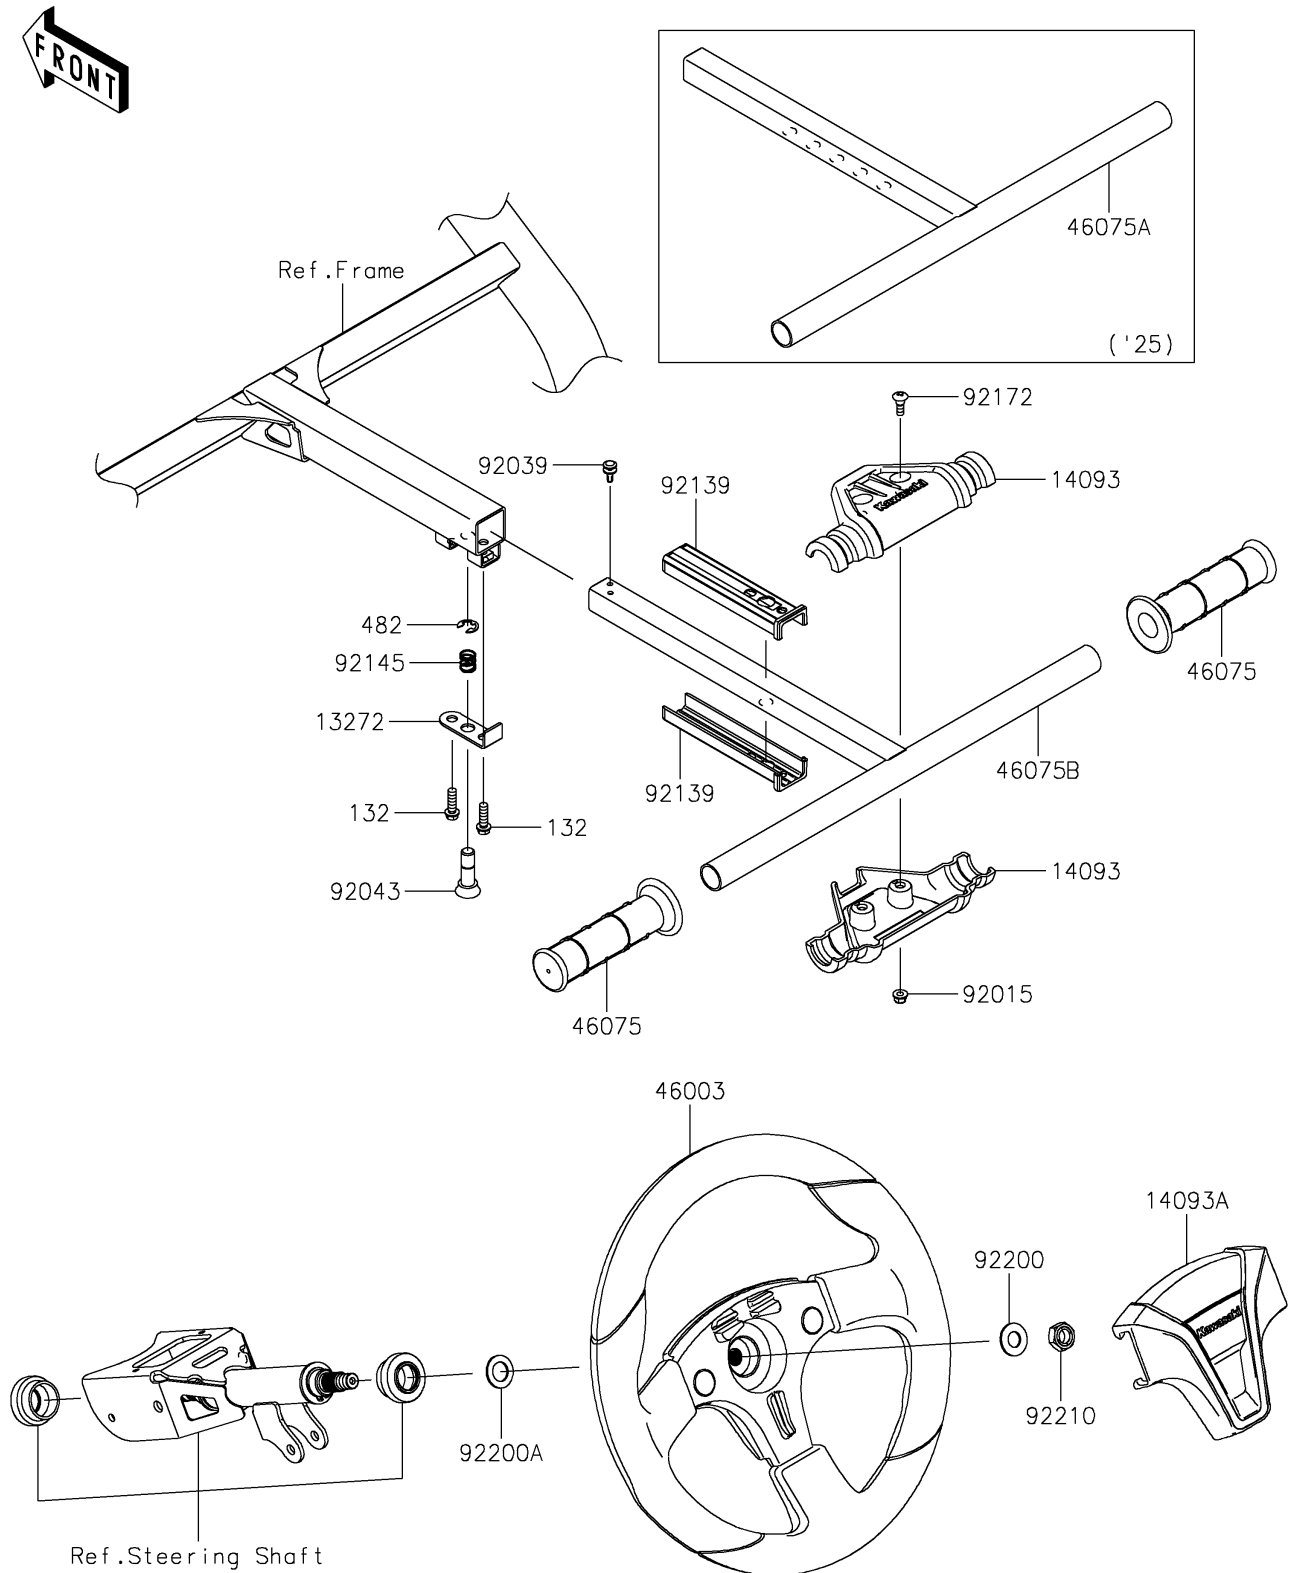

2025 Teryx KRX4 1000 Blackout Edition

PARTS DIAGRAM

Steering Wheel

F2311

2025 Teryx KRX4 1000 Blackout Edition

PARTS LIST

Steering Wheel

ITEM NAME	PART NUMBER	QUANTITY
-----------	-------------	----------