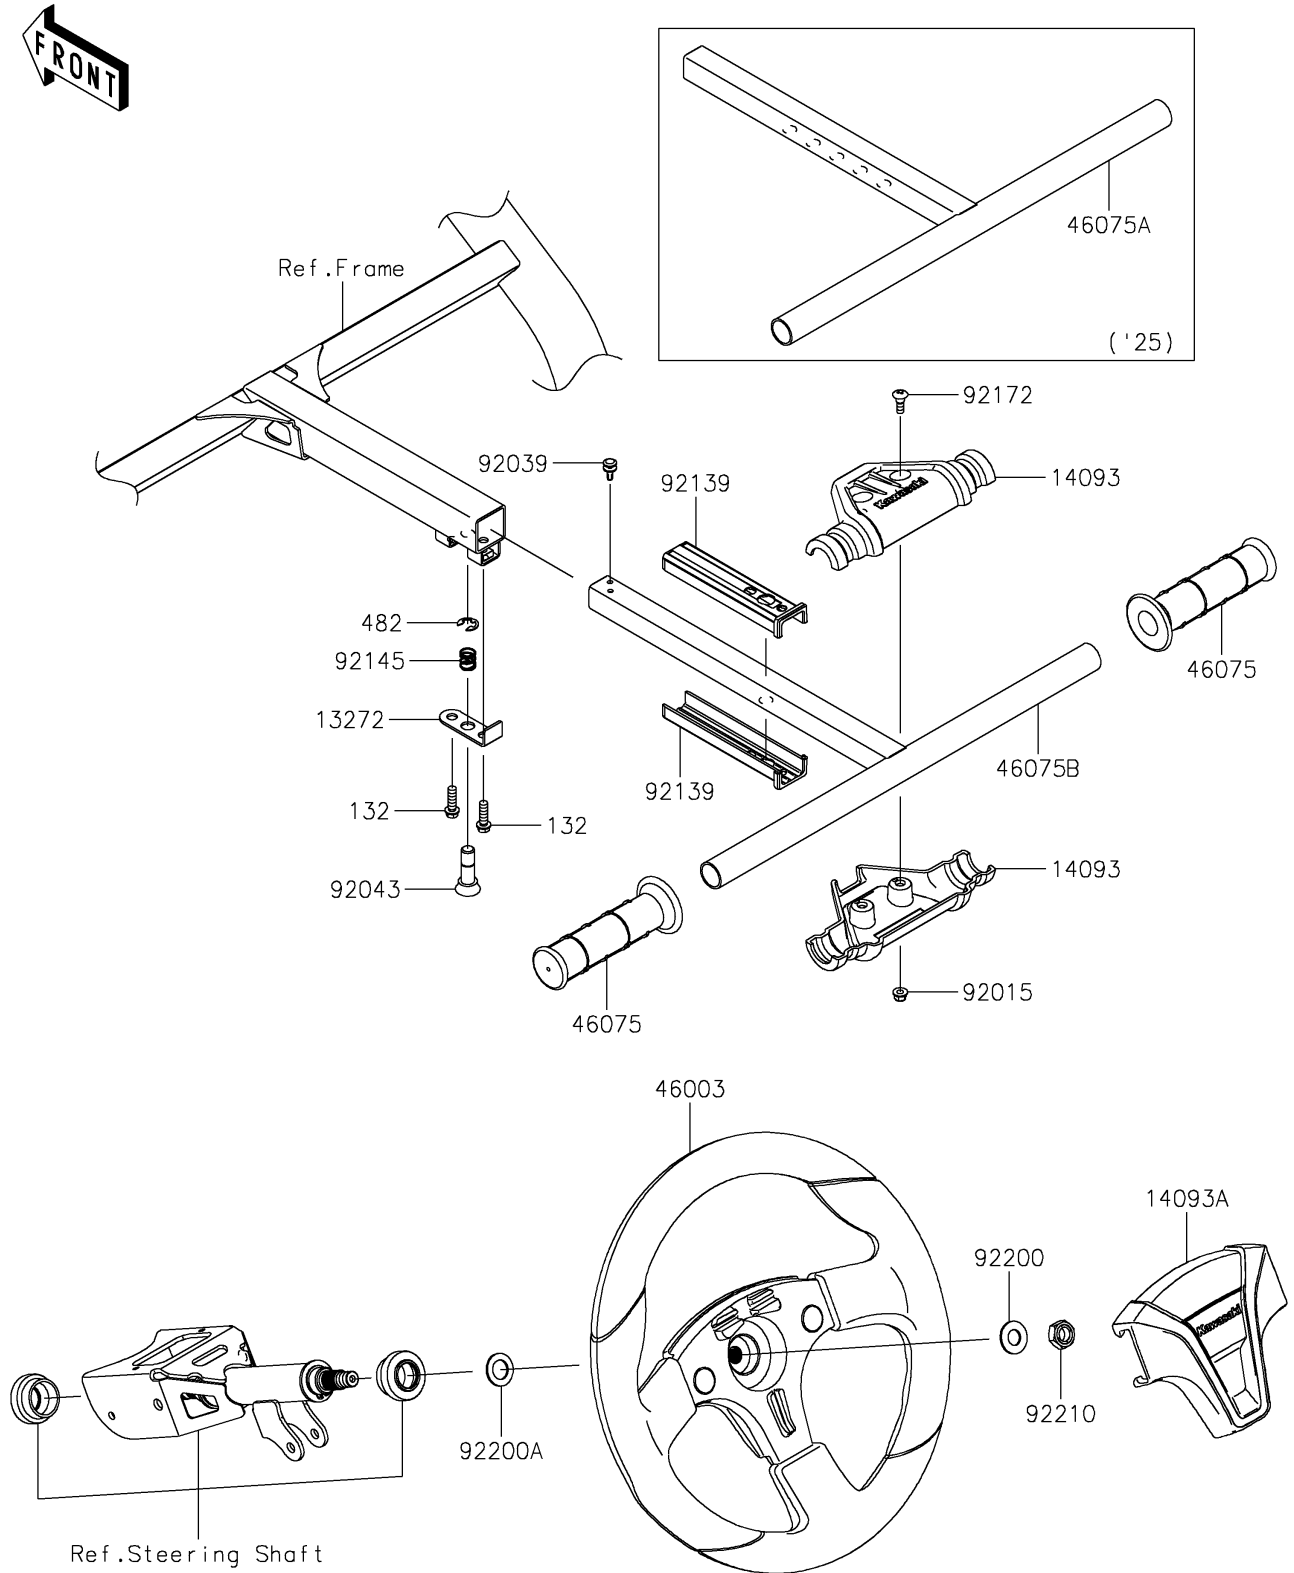

## PARTS DIAGRAM

### Steering Wheel

F2311

## PARTS LIST

### Steering Wheel

ITEM NAME	PART NUMBER	QUANTITY
PLATE (Ref # 13272)	13272-3869	1
COVER,PASSENGER GRIP (Ref # 14093)	14093-0802	2
COVER,HANDLE (Ref # 14093A)	14093-0803	1
HANDLE (Ref # 46003)	46003-0809	1
GRIP (Ref # 46075)	46075-0065	2
GRIP,PIPE (Ref # 46075A)	46075-0658	1
NUT,LOCK,FLANGED,5MM (Ref # 92015)	92015-1752	2
PIN (Ref # 92043)	92043-7503	1
BUSHING (Ref # 92139)	92139-1143	2
SPRING (Ref # 92145)	92145-7507	1
SCREW,5MM (Ref # 92172)	92172-0261	2
WASHER,12.1X25X1.6 (Ref # 92200)	92200-0455	1
WASHER,15X25X1.6 (Ref # 92200A)	92200-0460	1
NUT,LOCK,12MM (Ref # 92210)	92210-1249	1
BOLT-FLANGED-SMALL,6X20 (Ref # 132)	132BB0620	2
CIRCLIP-TYPE-E,8MM (Ref # 482)	482EA8000	1