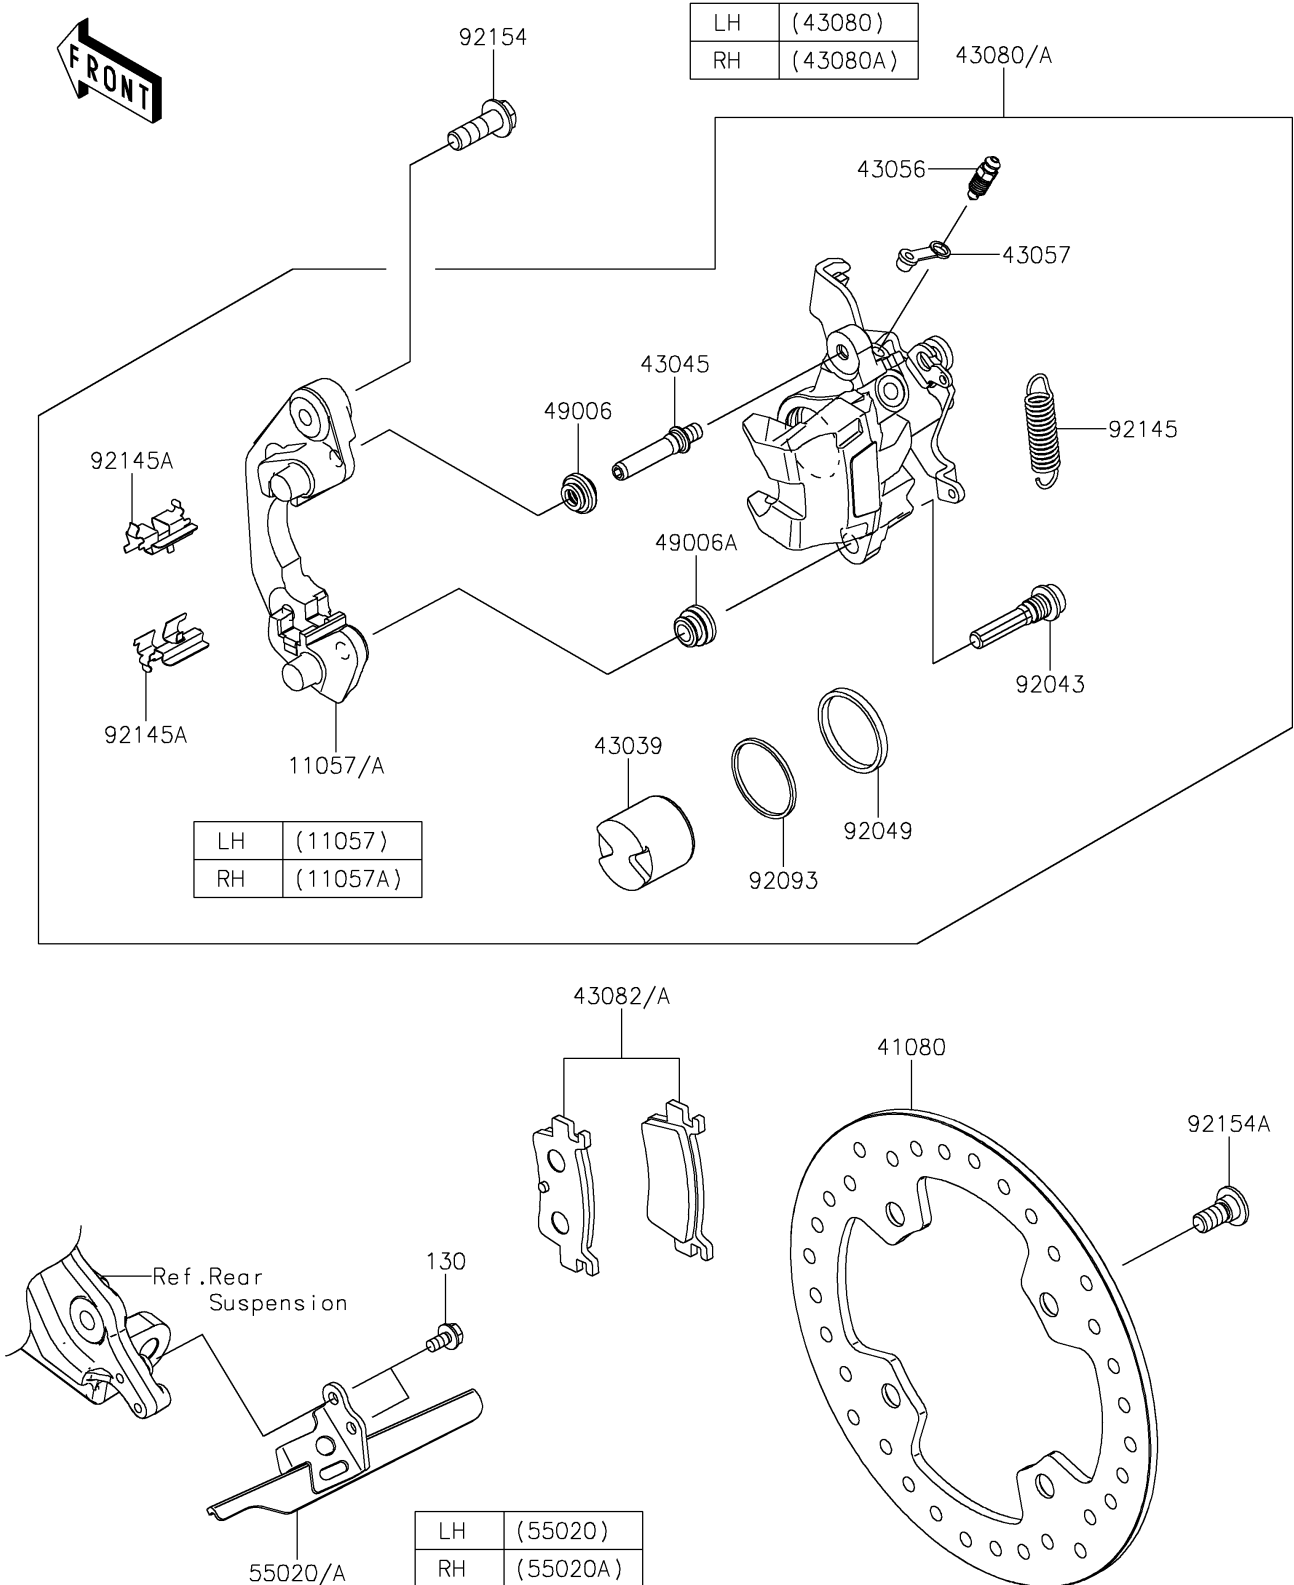

2026 Teryx KRX4 1000 Blackout Edition

PARTS DIAGRAM

Rear Brake

F2294

2026 Teryx KRX4 1000 Blackout Edition

PARTS LIST

Rear Brake

ITEM NAME	PART NUMBER	QUANTITY
-----------	-------------	----------
