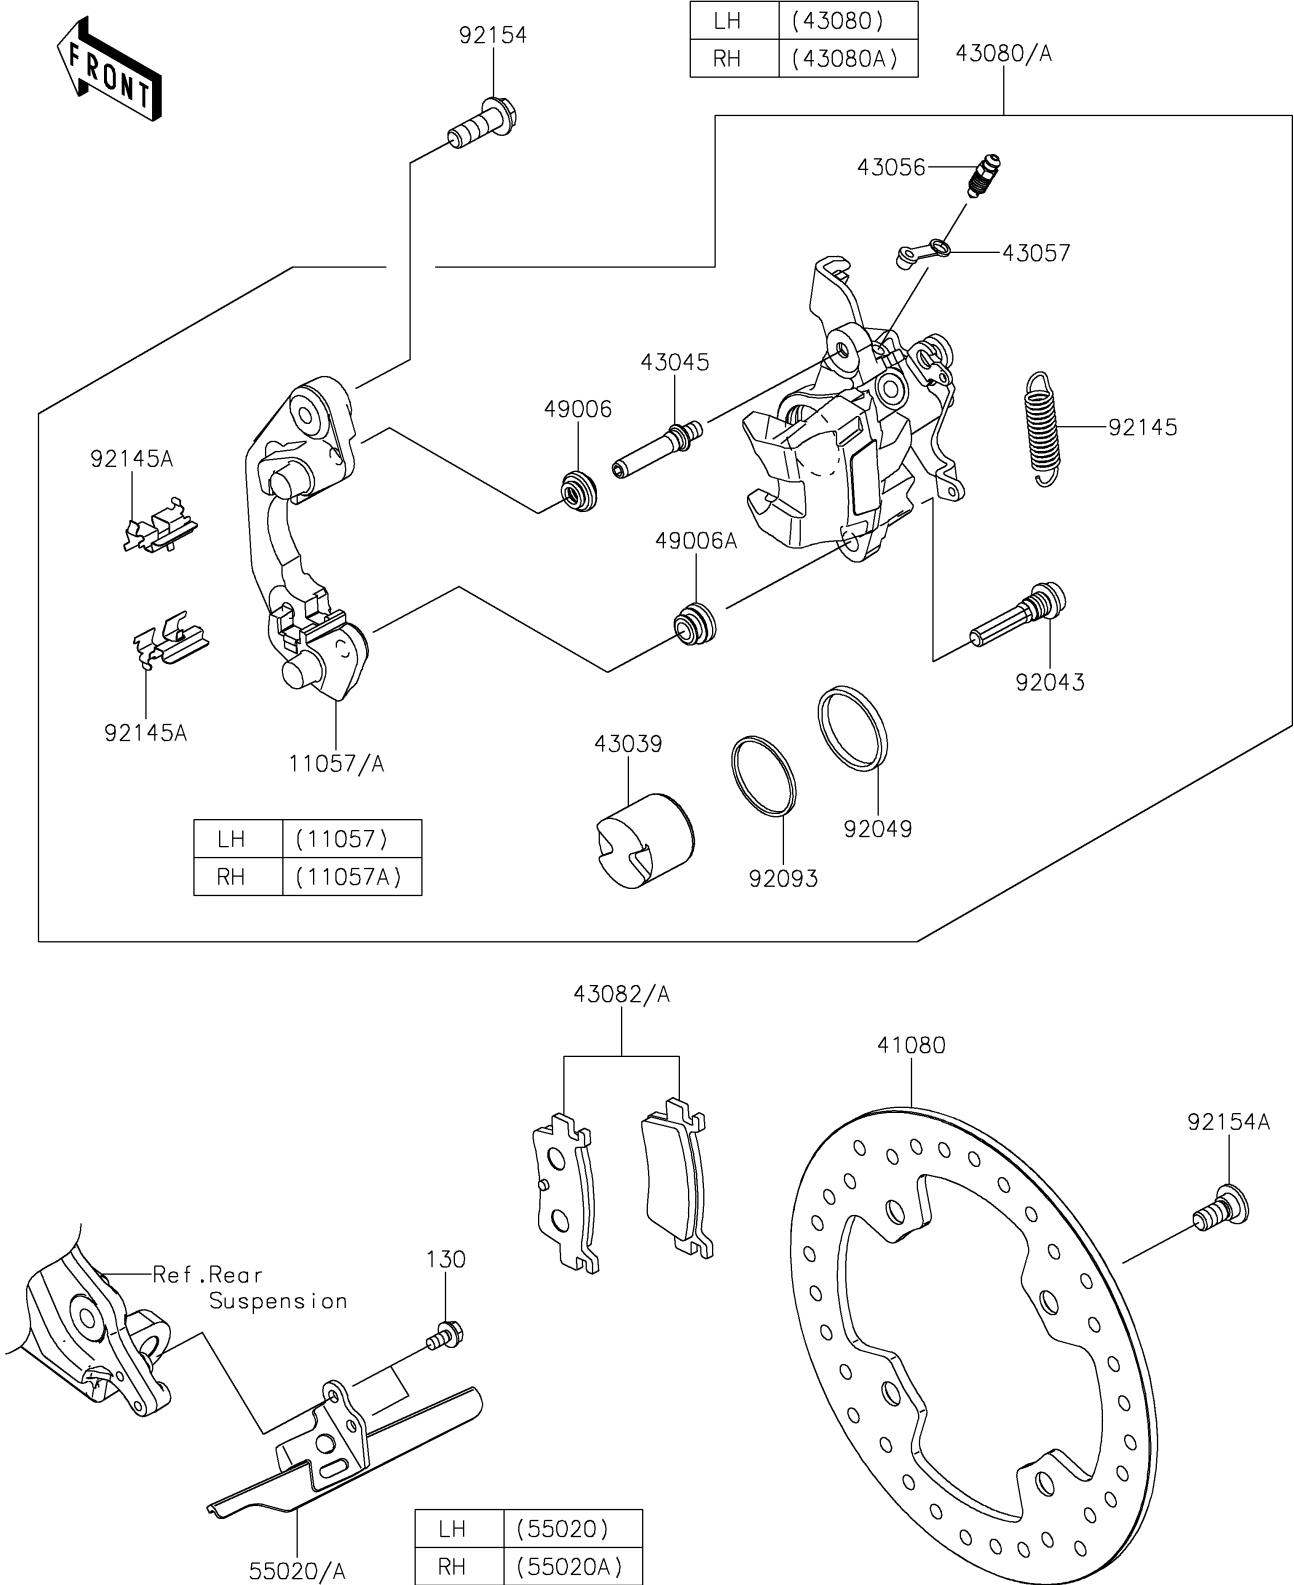

2026 TERYX® KRX4™ 1000 BLACKOUT EDITION

PARTS DIAGRAM

Rear Brake

F2294

2026 TERYX® KRX4™ 1000 BLACKOUT EDITION

PARTS LIST

Rear Brake

ITEM NAME	PART NUMBER	QUANTITY
-----------	-------------	----------
