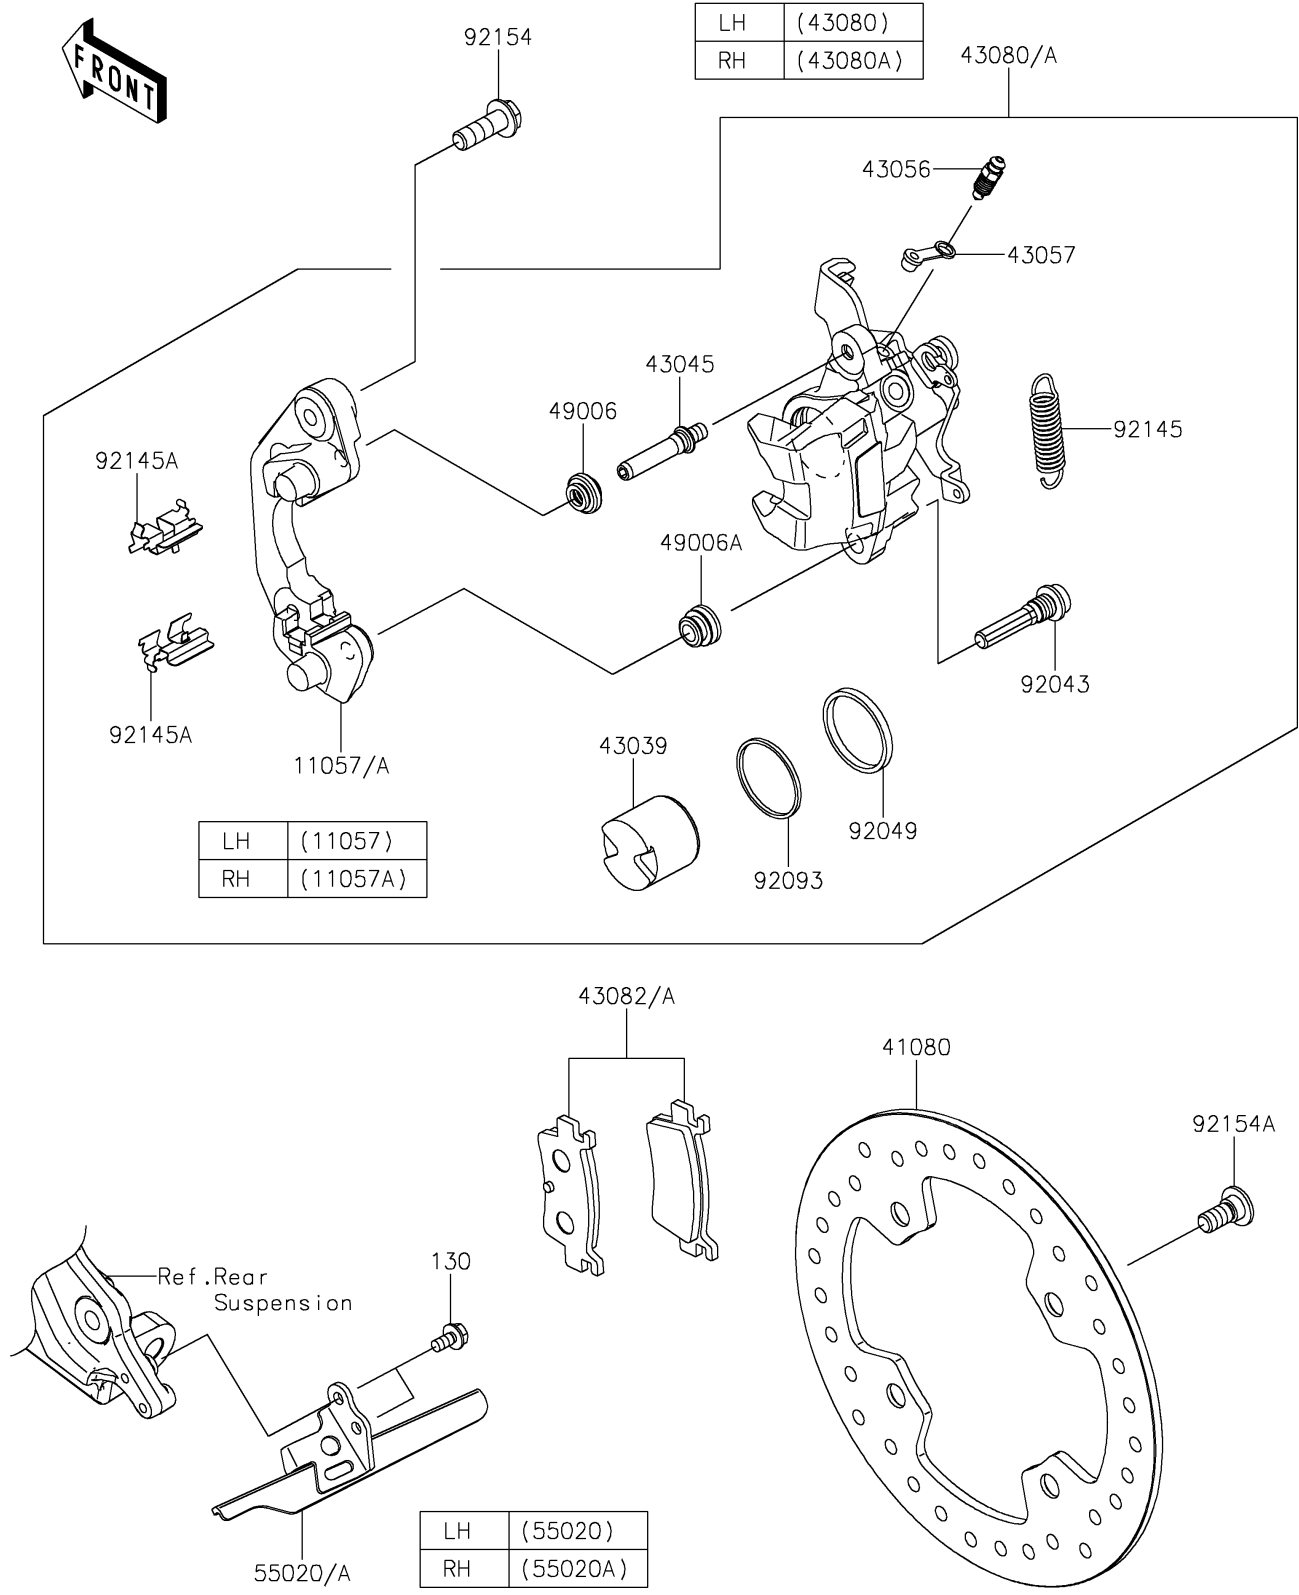

2025 Teryx KRX4 1000 Blackout Edition

PARTS DIAGRAM

Rear Brake

F2294

2025 Teryx KRX4 1000 Blackout Edition

PARTS LIST

Rear Brake

ITEM NAME	PART NUMBER	QUANTITY
-----------	-------------	----------