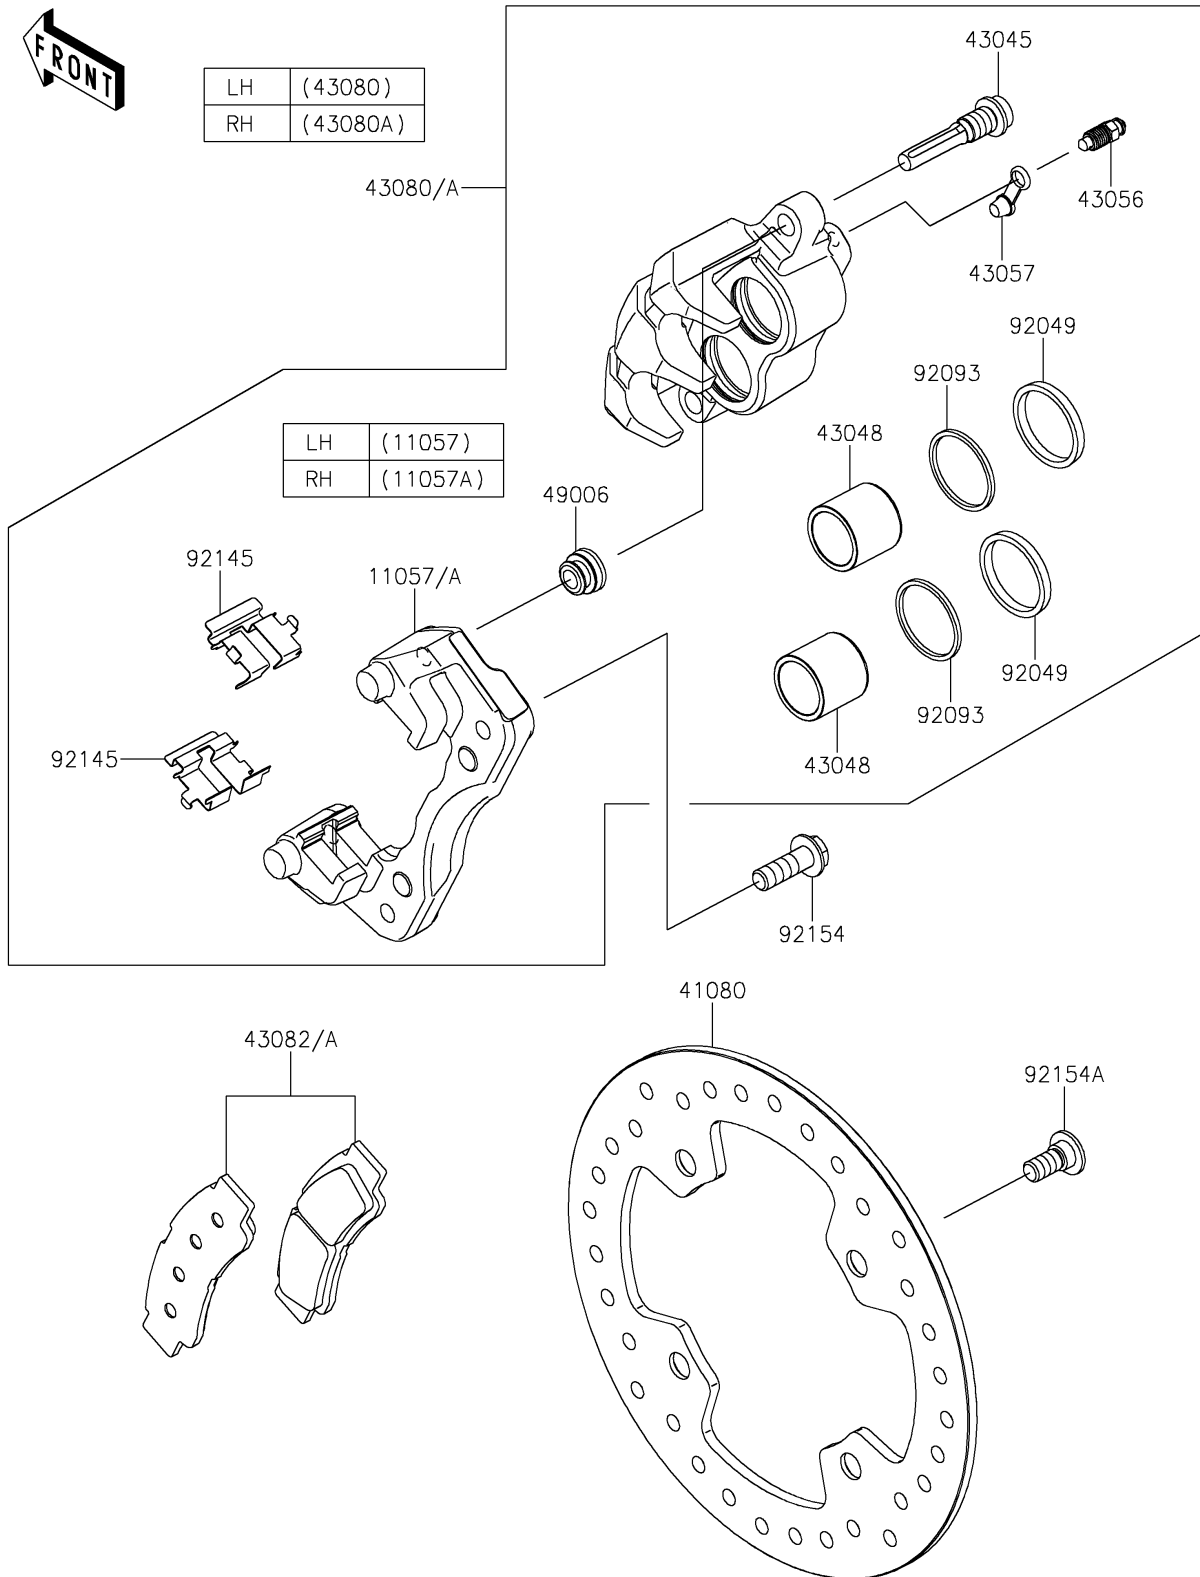

2026 Teryx KRX4 1000 Blackout Edition

PARTS DIAGRAM

Front Brake

F2292

2026 Teryx KRX4 1000 Blackout Edition

PARTS LIST

Front Brake

ITEM NAME	PART NUMBER	QUANTITY
-----------	-------------	----------
