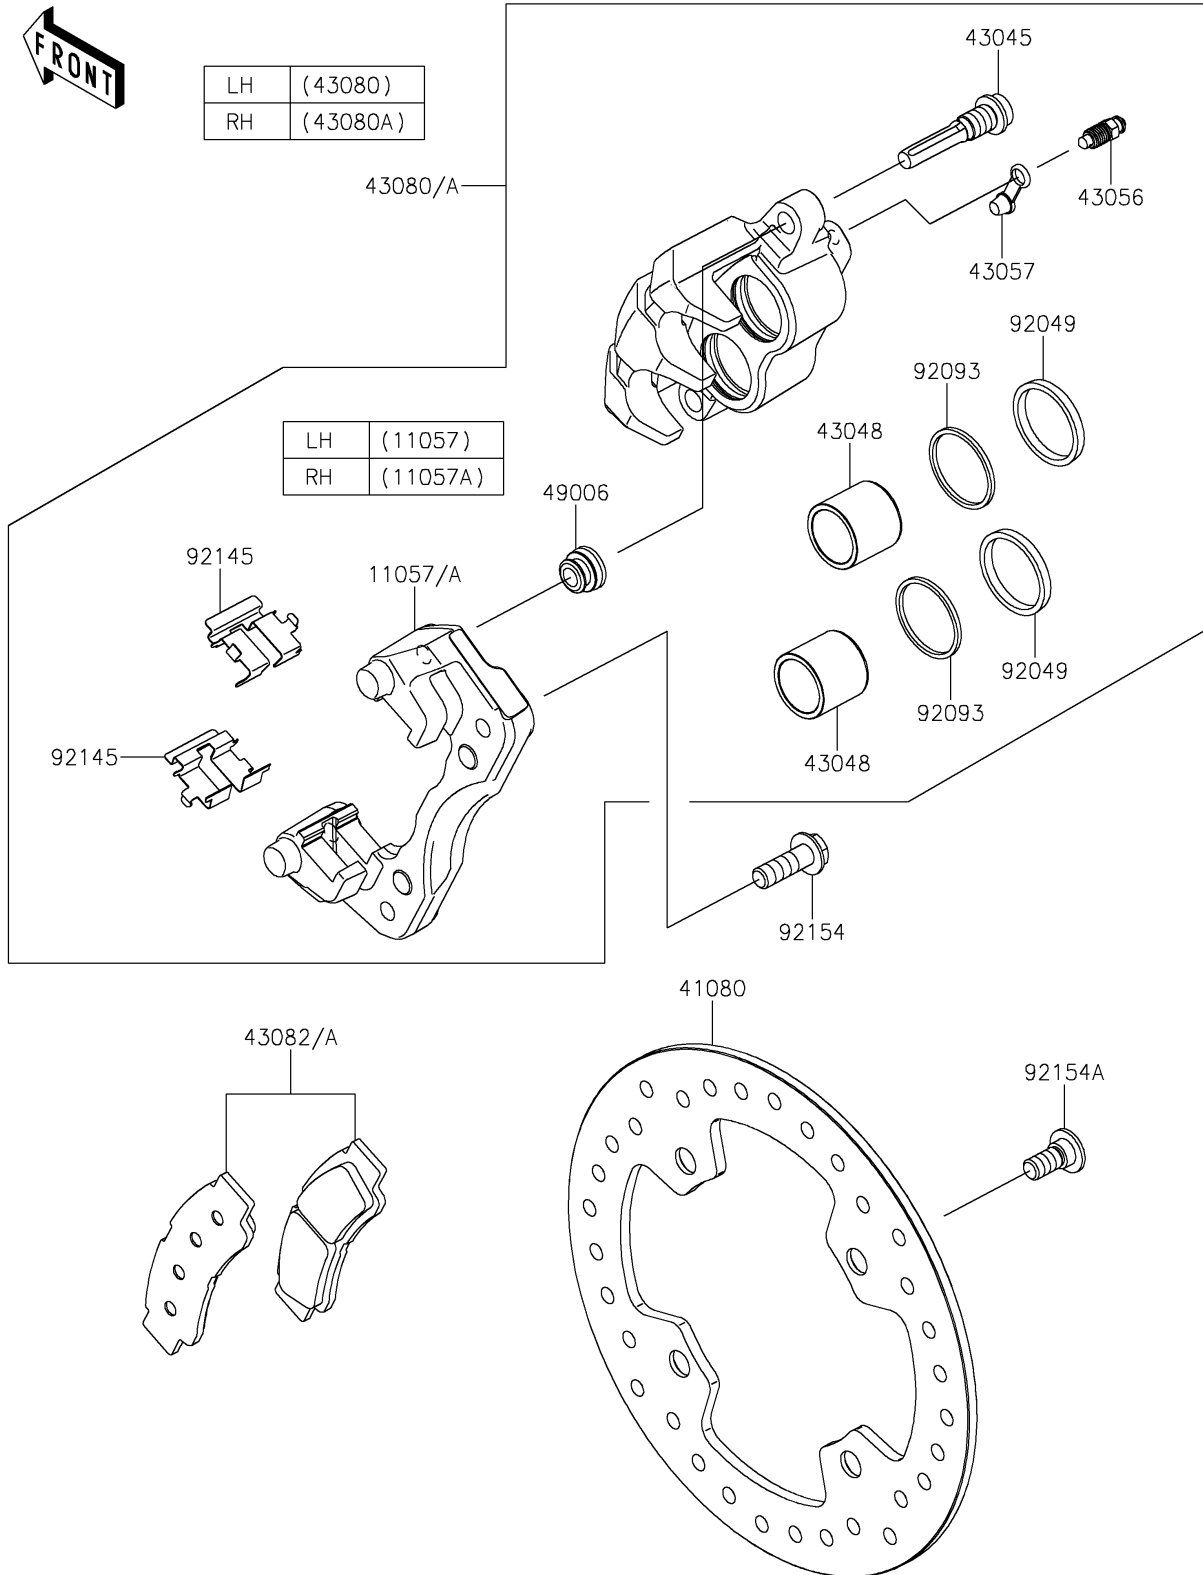

2026 TERYX® KRX4™ 1000 BLACKOUT EDITION

PARTS DIAGRAM

Front Brake

F2292