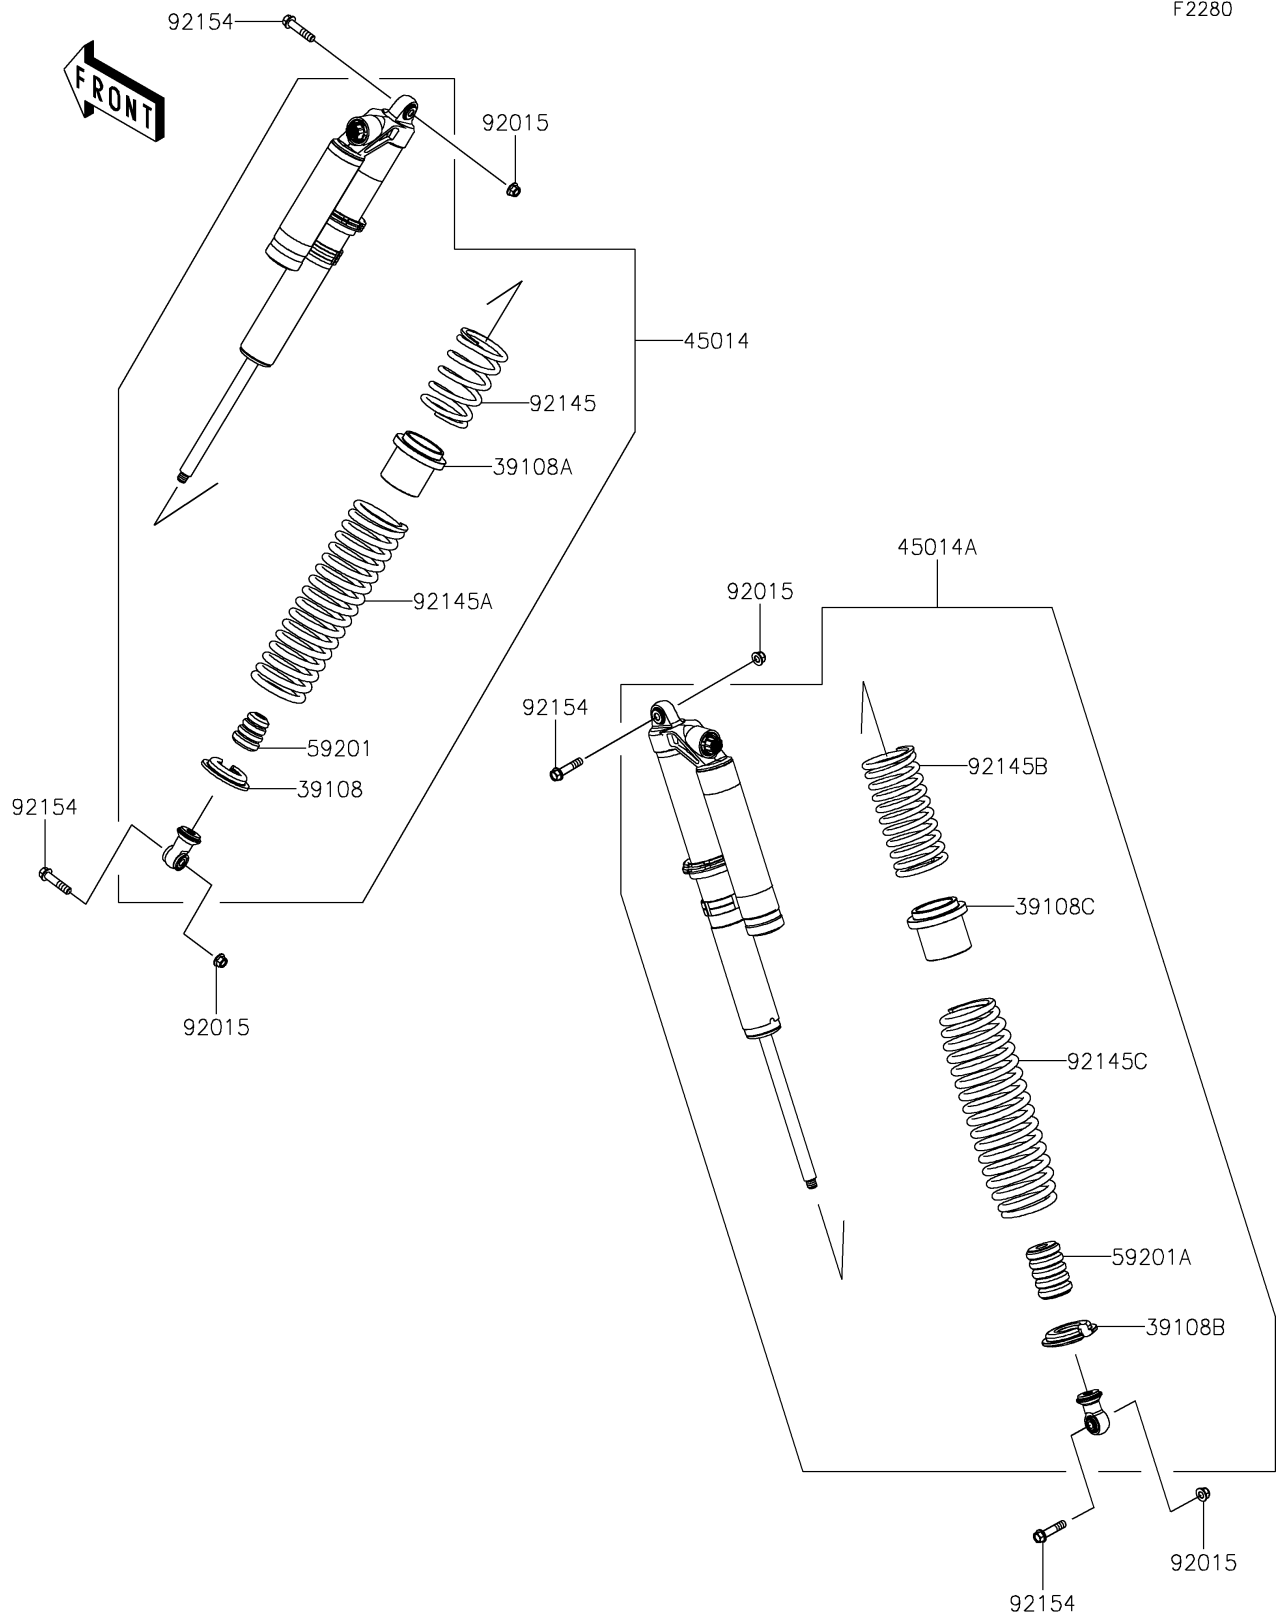

2025 TERYX® KRX4™ 1000 BLACKOUT EDITION

Kawasaki
Let the Good Times Roll®

PARTS DIAGRAM

Shock Absorber(s)

2025 TERYX® KRX4™ 1000 BLACKOUT EDITION

PARTS LIST

Shock Absorber(s)

ITEM NAME	PART NUMBER	QUANTITY
-----------	-------------	----------
