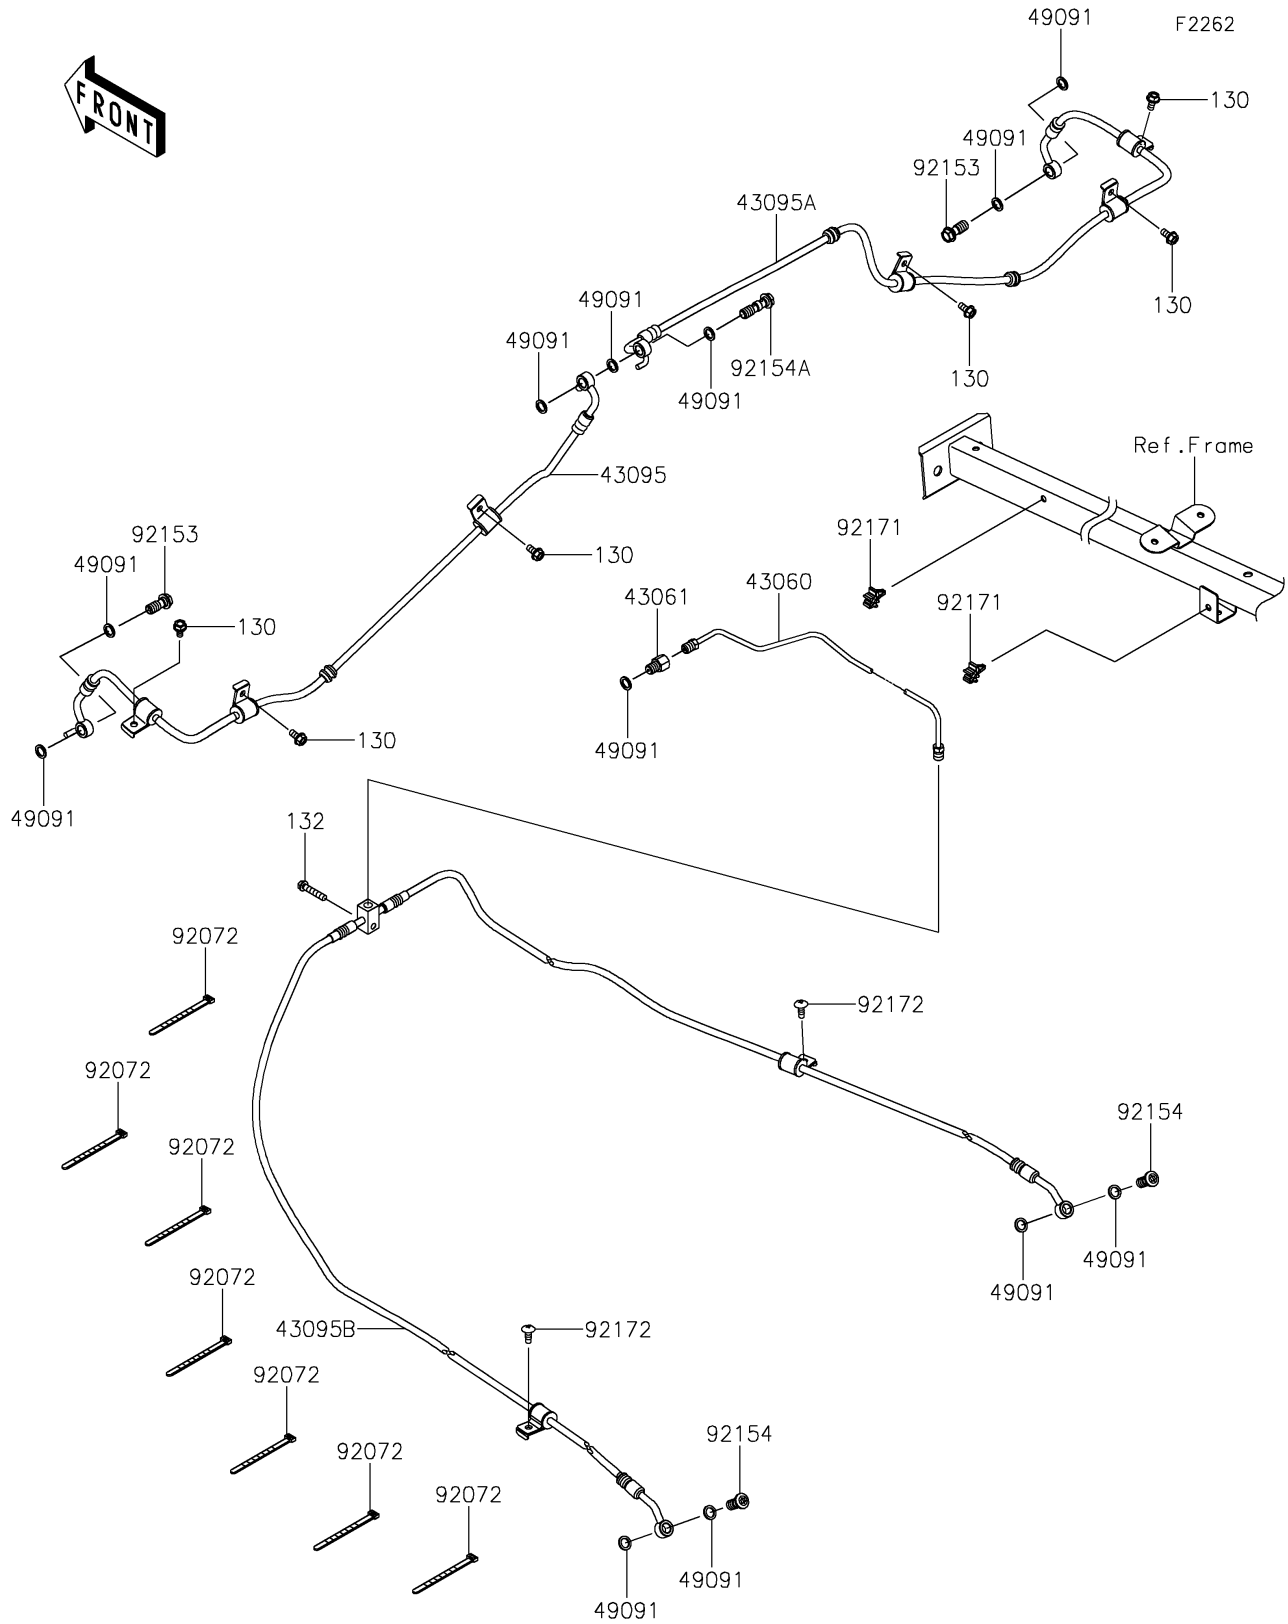

2026 TERYX® KRX4™ 1000 BLACKOUT EDITION

Kawasaki
Let the Good Times Roll®

PARTS DIAGRAM

Brake Piping

2026 TERYX® KRX4™ 1000 BLACKOUT EDITION

Kawasaki
Let the Good Times Roll®

PARTS LIST

Brake Piping

ITEM NAME	PART NUMBER	QUANTITY
PIPE-BRAKE (Ref # 43060)	43060-0349	1
JOINT-BRAKE,M/C (Ref # 43061)	43061-0302	1
HOSE-BRAKE,FR,LH (Ref # 43095)	43095-1973	1
HOSE-BRAKE,FR,RH (Ref # 43095A)	43095-1974	1
HOSE-BRAKE,RR (Ref # 43095B)	43095-1975	1
WASHER-SEAL,10.1X14.5X1.5 (Ref # 49091)	49091-0001	12
BAND,L=123 (Ref # 92072)	92072-030	14
BOLT,OIL,L=23 (Ref # 92153)	92153-1419	2
BOLT,HEXALOBULAR,10X21 (Ref # 92154)	92154-1328	2
BOLT,OIL,10X34.5 (Ref # 92154A)	92154-1398	1
CLAMP (Ref # 92171)	92171-0805	2
SCREW,TAPPING,6X16 (Ref # 92172)	92172-0739	2
BOLT-FLANGED,6X12 (Ref # 130)	130CA0612	6
BOLT-FLANGED-SMALL,6X30 (Ref # 132)	132BA0630	1