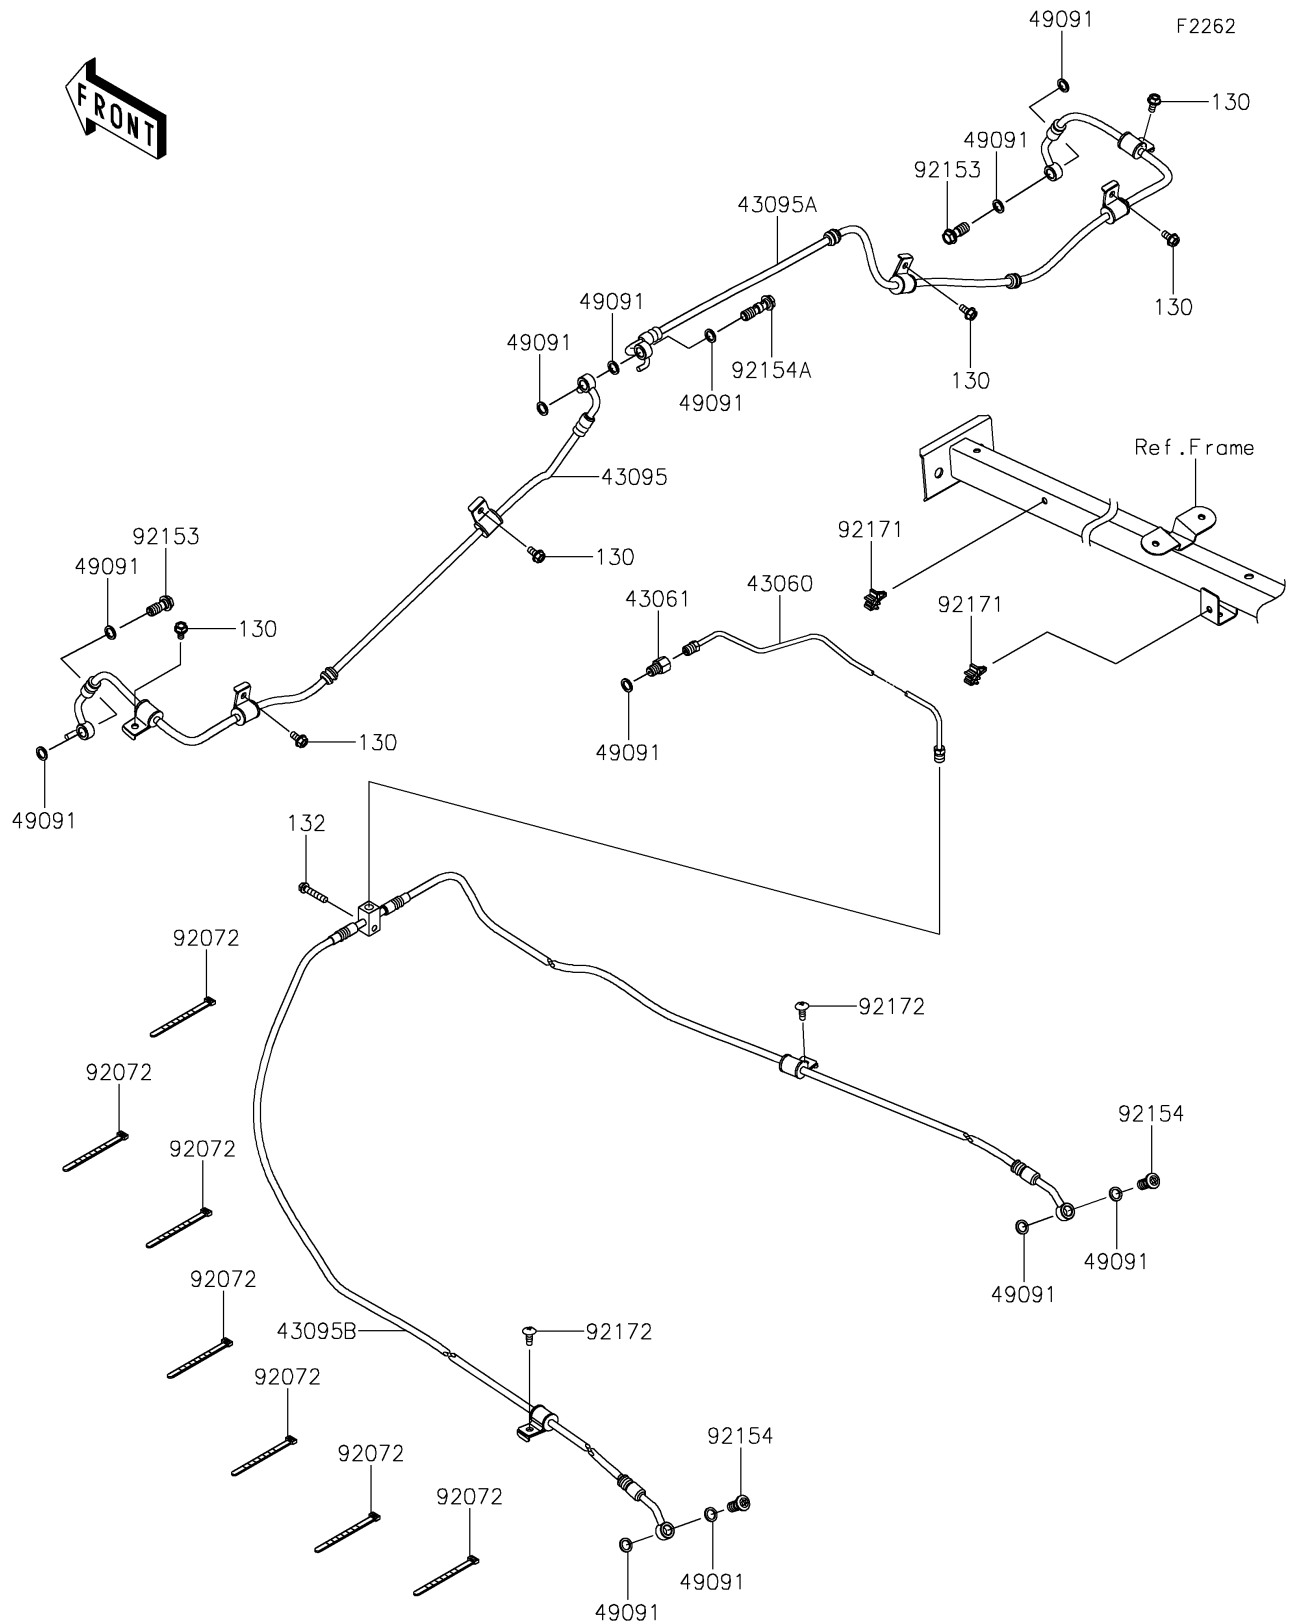

2025 TERYX® KRX4™ 1000 BLACKOUT EDITION

Kawasaki
Let the Good Times Roll®

PARTS DIAGRAM

Brake Piping

2025 TERYX® KRX4™ 1000 BLACKOUT EDITION

Kawasaki
Let the Good Times Roll®

PARTS LIST

Brake Piping

ITEM NAME	PART NUMBER	QUANTITY
PIPE-BRAKE (Ref # 43060)	43060-0349	1
JOINT-BRAKE,M/C (Ref # 43061)	43061-0302	1
HOSE-BRAKE,FR,LH (Ref # 43095)	43095-1973	1
HOSE-BRAKE,FR,RH (Ref # 43095A)	43095-1974	1
HOSE-BRAKE,RR (Ref # 43095B)	43095-1975	1
WASHER-SEAL,10.1X14.5X1.5 (Ref # 49091)	49091-0001	12
BAND,L=123 (Ref # 92072)	92072-030	14
BOLT,OIL,L=23 (Ref # 92153)	92153-1419	2
BOLT,HEXALOBULAR,10X21 (Ref # 92154)	92154-1328	2
BOLT,OIL,10X34.5 (Ref # 92154A)	92154-1398	1
CLAMP (Ref # 92171)	92171-0805	2
SCREW,TAPPING,6X16 (Ref # 92172)	92172-0739	2
BOLT-FLANGED,6X12 (Ref # 130)	130CA0612	6
BOLT-FLANGED-SMALL,6X30 (Ref # 132)	132BA0630	1