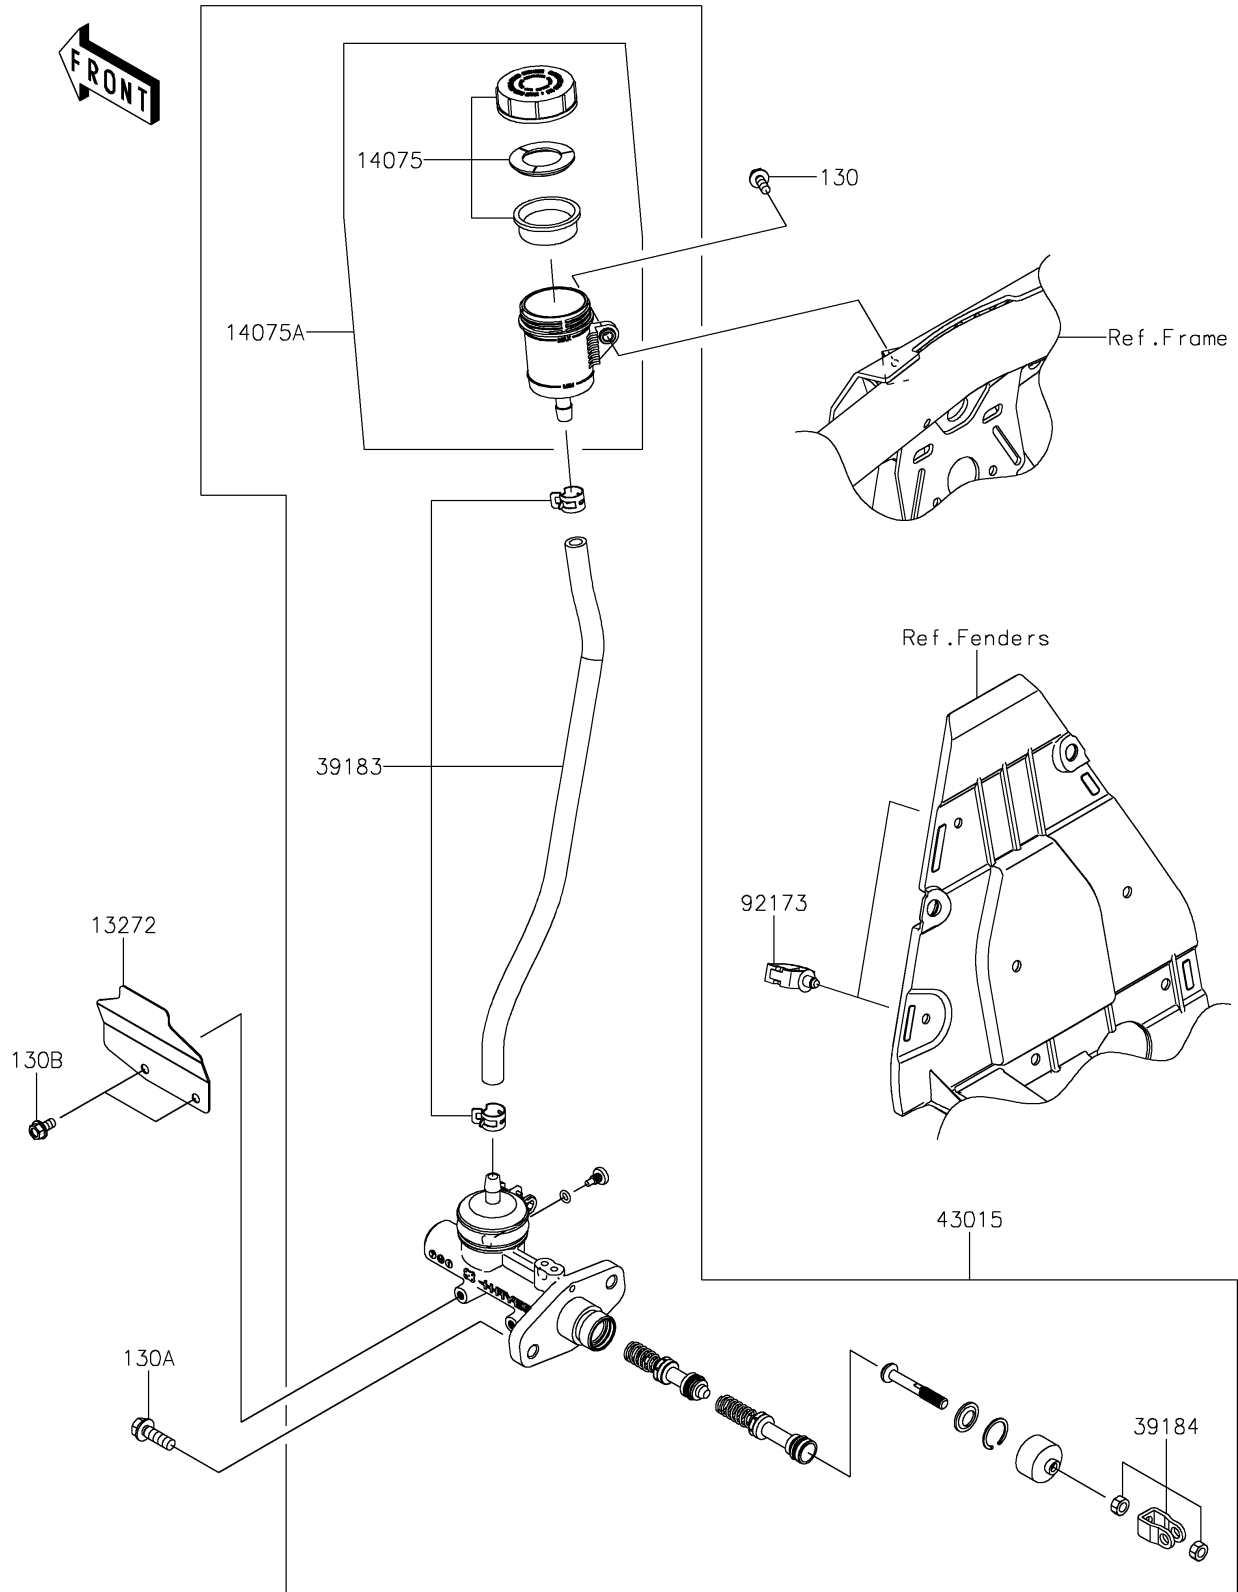

2025 TERYX® KRX4™ 1000 BLACKOUT EDITION

Kawasaki
Let the Good Times Roll®

PARTS DIAGRAM

Master Cylinder

F2261

2025 TERYX® KRX4™ 1000 BLACKOUT EDITION

Kawasaki
Let the Good Times Roll®

PARTS LIST

Master Cylinder

ITEM NAME	PART NUMBER	QUANTITY
PLATE,MASTER CYLINDER (Ref # 13272)	13272-2632	1
CAP-ASSY (Ref # 14075)	14075-0038	1
CAP-ASSY,RESERVOIR (Ref # 14075A)	14075-0712	1
BAND-ASSY,RESERVOIR HOSE (Ref # 39183)	39183-0008	1
BRACKET-ASSY (Ref # 39184)	39184-0031	1
CYLINDER-ASSY-MASTER (Ref # 43015)	43015-0774	1
CLAMP (Ref # 92173)	92173-0861	2
BOLT-FLANGED,6X18 (Ref # 130)	130BA0618	1
BOLT-FLANGED,8X25 (Ref # 130A)	130BA0825	2
BOLT-FLANGED,6X12 (Ref # 130B)	130CA0612	2