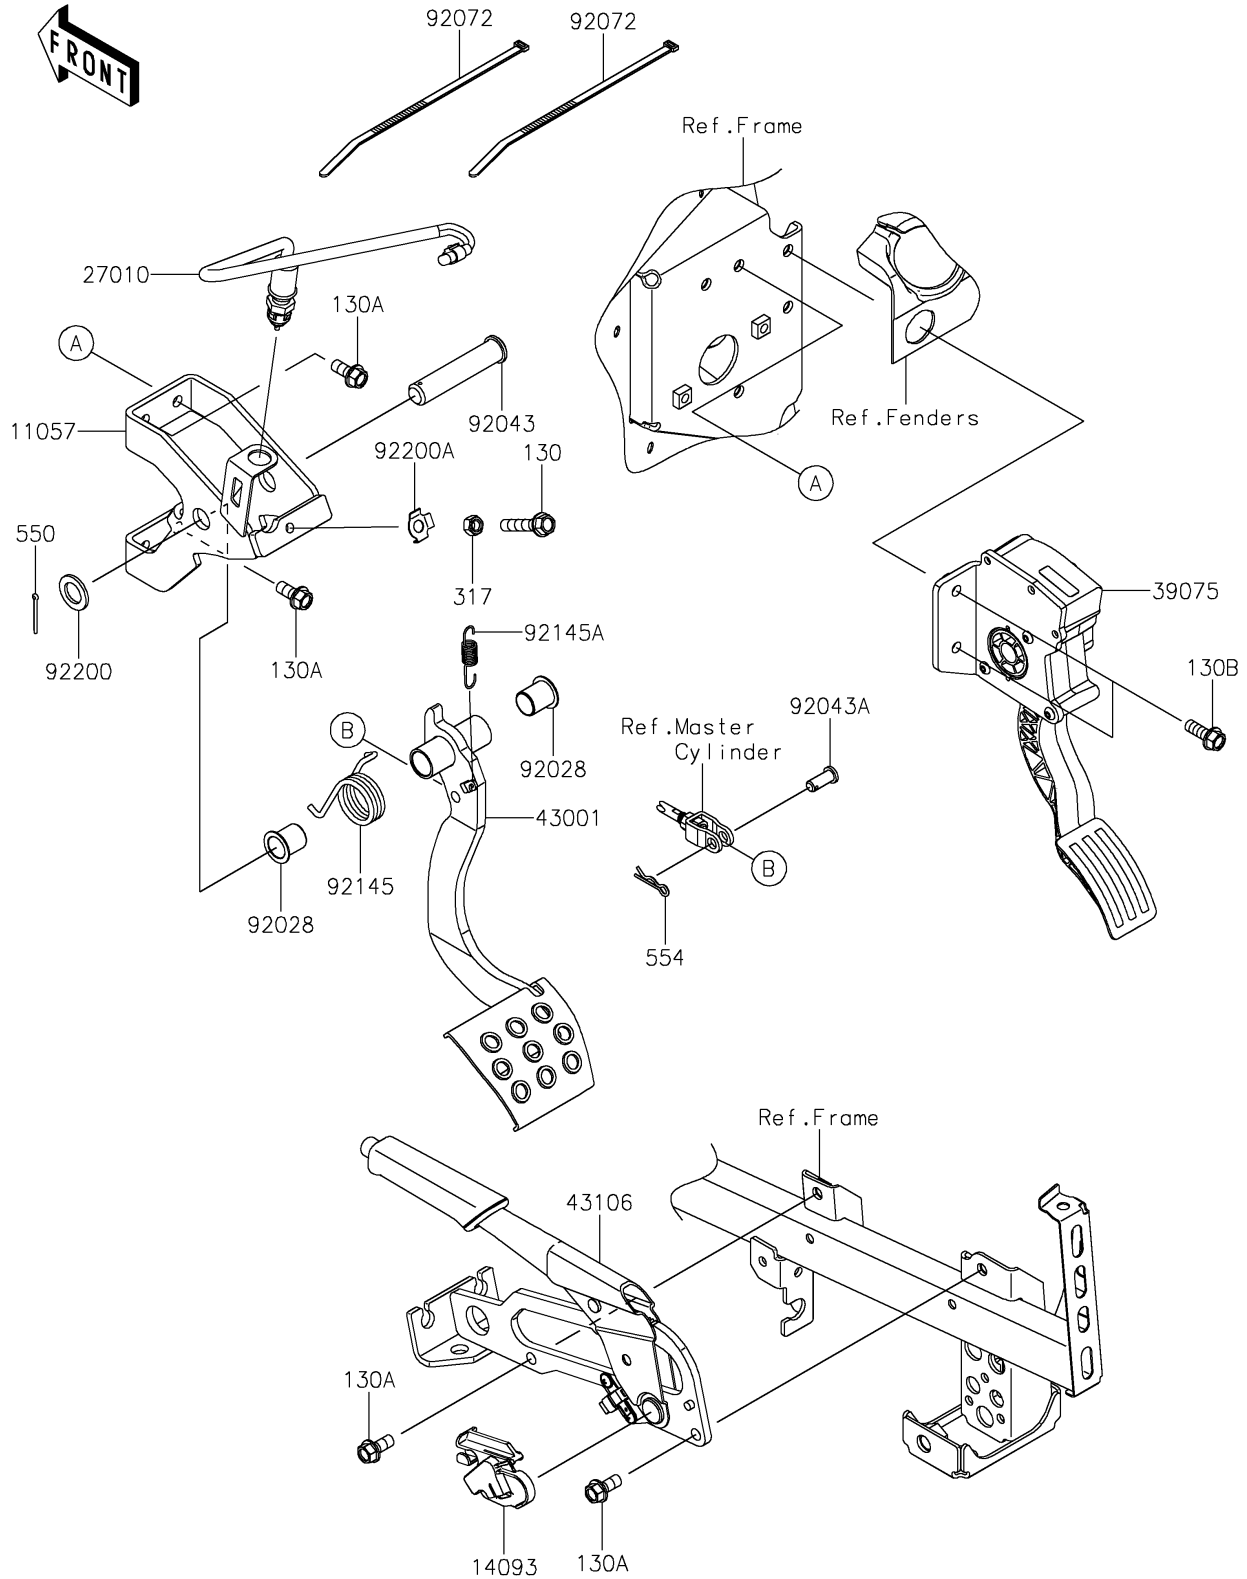

2026 Teryx KRX4 1000 Blackout Edition

PARTS DIAGRAM

Brake Pedal/Throttle Lever

F2260

2026 Teryx KRX4 1000 Blackout Edition

PARTS LIST

Brake Pedal/Throttle Lever

ITEM NAME	PART NUMBER	QUANTITY
BRACKET,BRAKE PEDAL (Ref # 11057)	11057-2099	1
COVER,SWITCH (Ref # 14093)	14093-1021	1
SWITCH,BRAKE (Ref # 27010)	27010-0724	1
LEVER-THROTTLE (Ref # 39075)	39075-0033	1
LEVER-BRAKE (Ref # 43001)	43001-0767	1
LEVER-ASSY-PARKING BRAKE (Ref # 43106)	43106-0013	1
BUSHING (Ref # 92028)	92028-1571	2
PIN,16X78 (Ref # 92043)	92043-0917	1
PIN (Ref # 92043A)	92043-1039	1
BAND,L=292.1 (Ref # 92072)	92072-3509	2
SPRING (Ref # 92145)	92145-1849	1
SPRING (Ref # 92145A)	92145-1884	1
WASHER,16X26X2.3 (Ref # 92200)	92200-0043	1
WASHER,8.5X17X0.8 (Ref # 92200A)	92200-0993	1
BOLT-FLANGED,8X40 (Ref # 130)	130BA0840	1
BOLT-FLANGED,8X18 (Ref # 130A)	130CA0818	5
BOLT-FLANGED,8X22 (Ref # 130B)	130CB0822	2
NUT-HEX-SMALL,8MM (Ref # 317)	317BA0800	1
PIN-COTTER,2.5X25 (Ref # 550)	550AA2525	1
PIN-SNAP,10MM (Ref # 554)	554DA1000	1