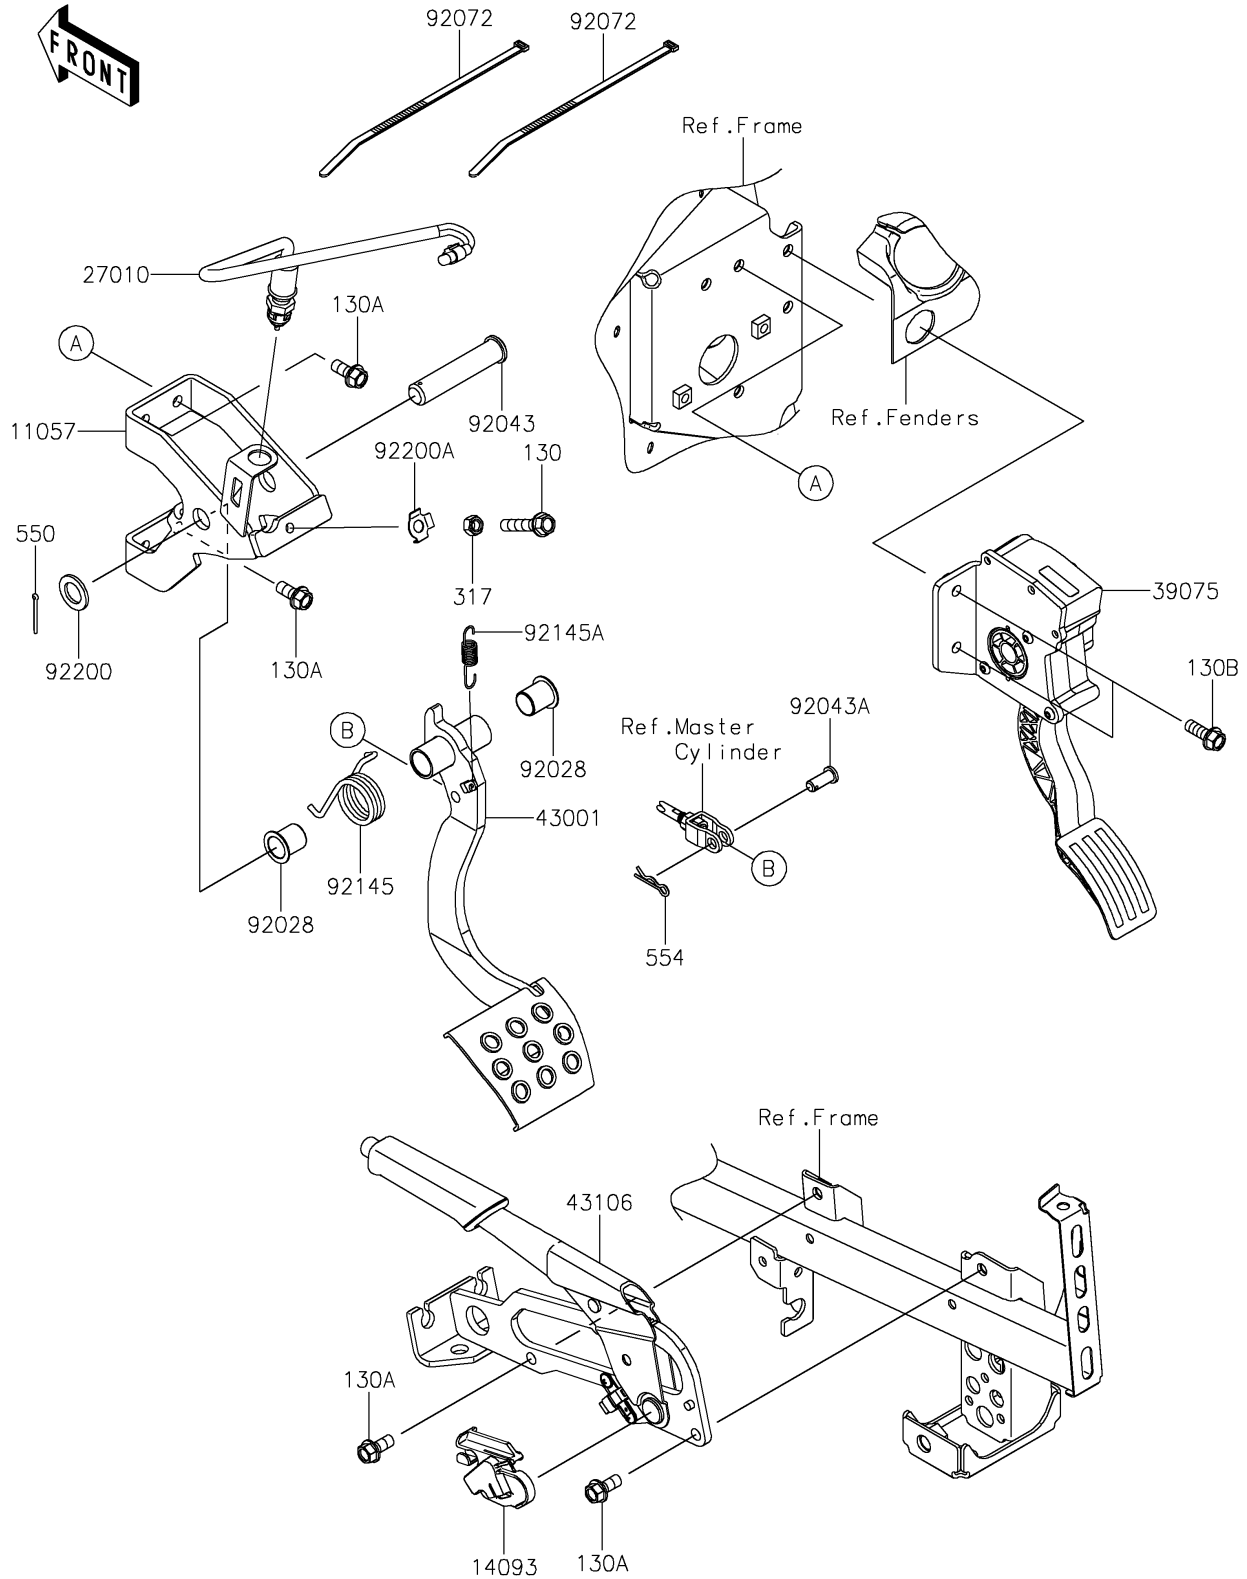

2026 TERYX® KRX4™ 1000 BLACKOUT EDITION

PARTS DIAGRAM

Brake Pedal/Throttle Lever

F2260

2026 TERYX® KRX4™ 1000 BLACKOUT EDITION

Kawasaki
Let the Good Times Roll®

PARTS LIST

Brake Pedal/Throttle Lever

ITEM NAME	PART NUMBER	QUANTITY
BRACKET,BRAKE PEDAL (Ref # 11057)	11057-2099	1
COVER,SWITCH (Ref # 14093)	14093-1021	1
SWITCH,BRAKE (Ref # 27010)	27010-0724	1
LEVER-THROTTLE (Ref # 39075)	39075-0033	1
LEVER-BRAKE (Ref # 43001)	43001-0767	1
LEVER-ASSY-PARKING BRAKE (Ref # 43106)	43106-0013	1
BUSHING (Ref # 92028)	92028-1571	2
PIN,16X78 (Ref # 92043)	92043-0917	1
PIN (Ref # 92043A)	92043-1039	1
BAND,L=292.1 (Ref # 92072)	92072-3509	2
SPRING (Ref # 92145)	92145-1849	1
SPRING (Ref # 92145A)	92145-1884	1
WASHER,16X26X2.3 (Ref # 92200)	92200-0043	1
WASHER,8.5X17X0.8 (Ref # 92200A)	92200-0993	1
BOLT-FLANGED,8X40 (Ref # 130)	130BA0840	1
BOLT-FLANGED,8X18 (Ref # 130A)	130CA0818	5
BOLT-FLANGED,8X22 (Ref # 130B)	130CB0822	2
NUT-HEX-SMALL,8MM (Ref # 317)	317BA0800	1
PIN-COTTER,2.5X25 (Ref # 550)	550AA2525	1
PIN-SNAP,10MM (Ref # 554)	554DA1000	1