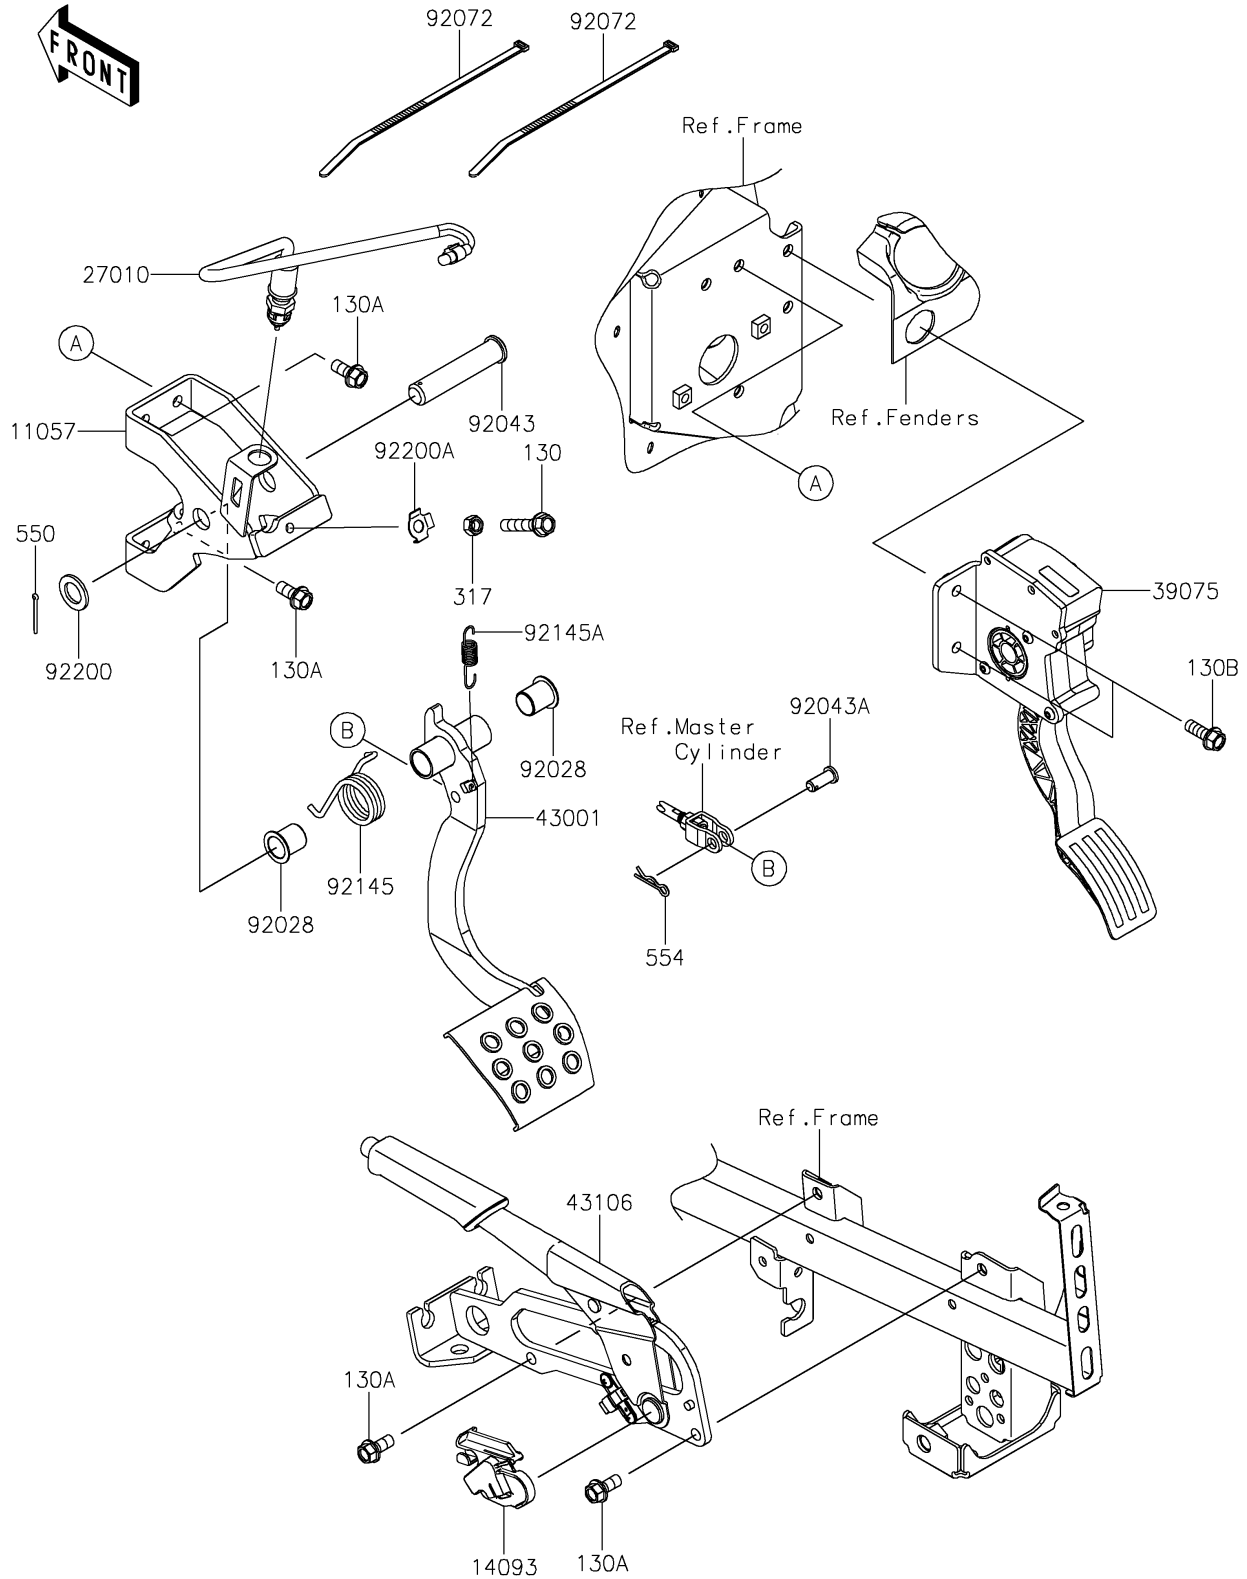

# 2025 Teryx KRX4 1000 Blackout Edition

## PARTS DIAGRAM

### Brake Pedal/Throttle Lever

F2260

## PARTS LIST

Brake Pedal/Throttle Lever

**ITEM NAME**

**PART NUMBER**

**QUANTITY**

---