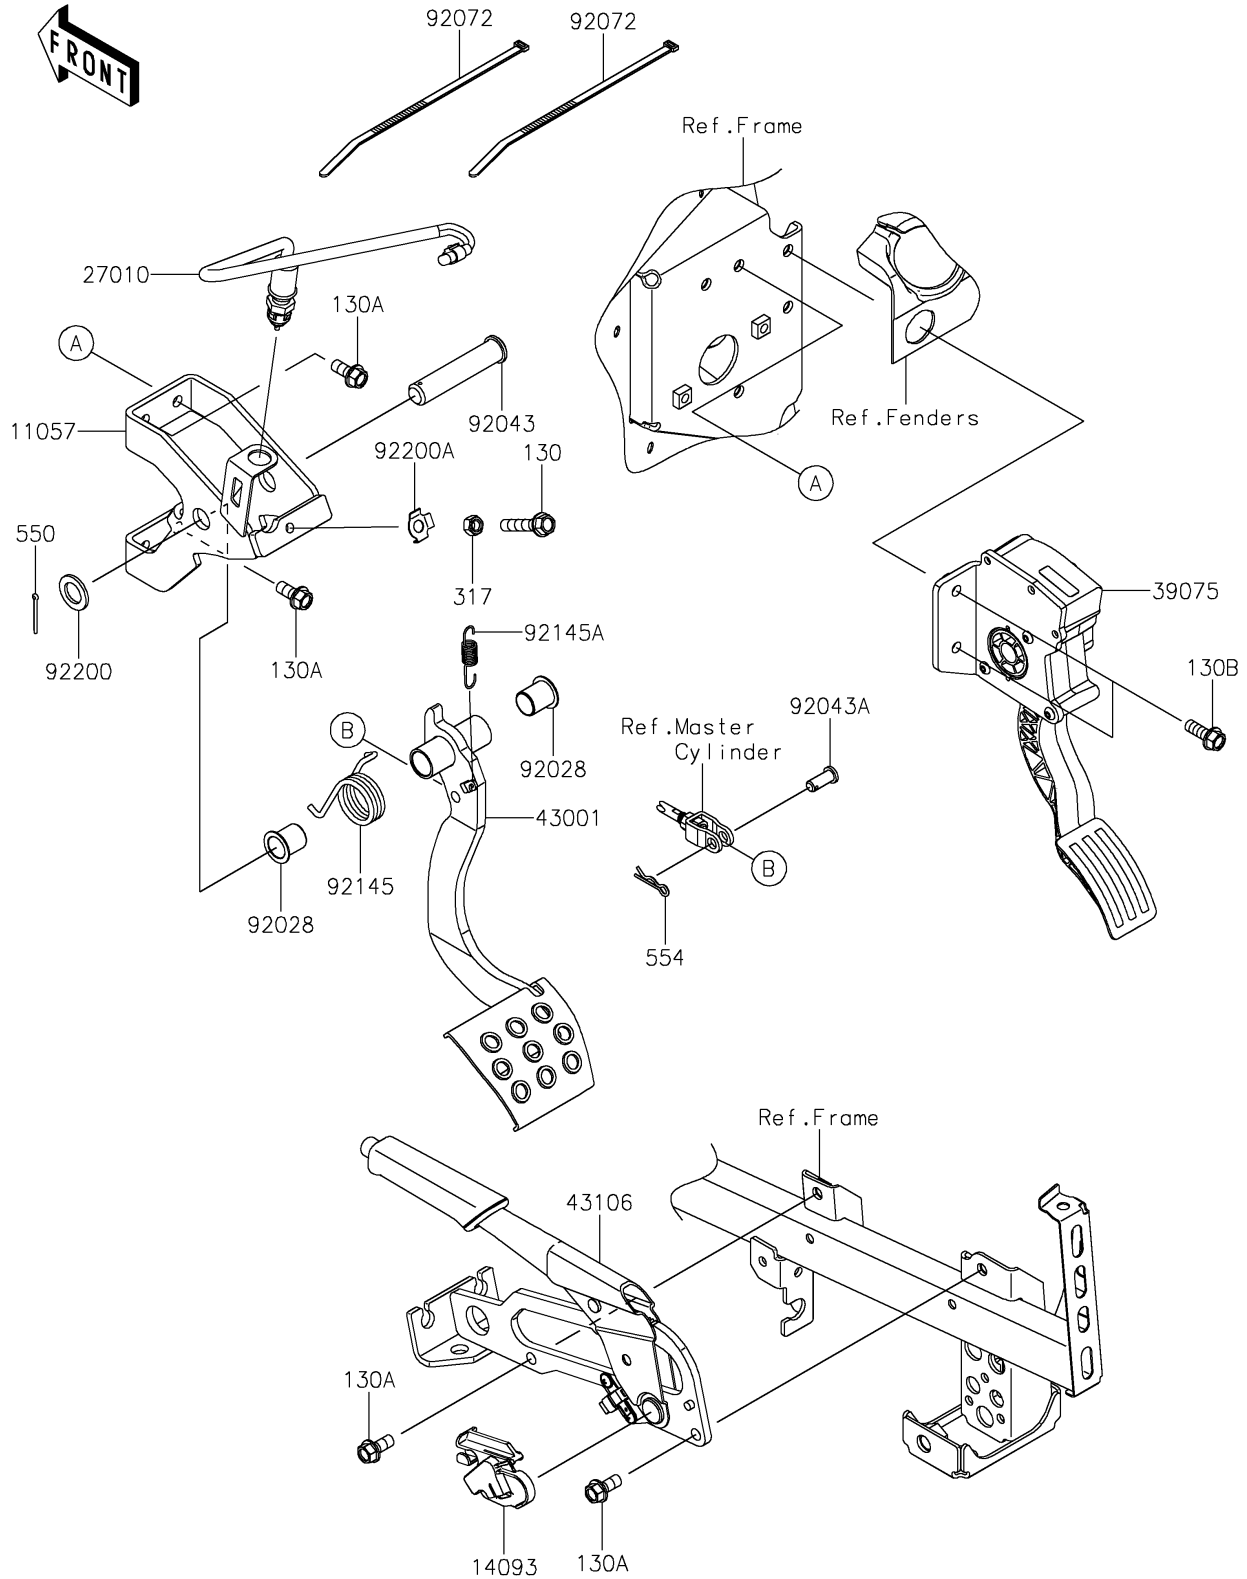

2025 TERYX® KRX4™ 1000 BLACKOUT EDITION

PARTS DIAGRAM

Brake Pedal/Throttle Lever

F2260

2025 TERYX® KRX4™ 1000 BLACKOUT EDITION

Kawasaki
Let the Good Times Roll®

PARTS LIST

Brake Pedal/Throttle Lever

ITEM NAME	PART NUMBER	QUANTITY
BRACKET,BRAKE PEDAL (Ref # 11057)	11057-2099	1
COVER,SWITCH (Ref # 14093)	14093-1021	1
SWITCH,BRAKE (Ref # 27010)	27010-0724	1
LEVER-THROTTLE (Ref # 39075)	39075-0033	1
LEVER-BRAKE (Ref # 43001)	43001-0767	1
LEVER-ASSY-PARKING BRAKE (Ref # 43106)	43106-0013	1
BUSHING (Ref # 92028)	92028-1571	2
PIN,16X78 (Ref # 92043)	92043-0917	1
PIN (Ref # 92043A)	92043-1039	1
BAND,L=292.1 (Ref # 92072)	92072-3509	2
SPRING (Ref # 92145)	92145-1849	1
SPRING (Ref # 92145A)	92145-1884	1
WASHER,16X26X2.3 (Ref # 92200)	92200-0043	1
WASHER,8.5X17X0.8 (Ref # 92200A)	92200-0993	1
BOLT-FLANGED,8X40 (Ref # 130)	130BA0840	1
BOLT-FLANGED,8X18 (Ref # 130A)	130CA0818	5
BOLT-FLANGED,8X22 (Ref # 130B)	130CB0822	2
NUT-HEX-SMALL,8MM (Ref # 317)	317BA0800	1
PIN-COTTER,2.5X25 (Ref # 550)	550AA2525	1
PIN-SNAP,10MM (Ref # 554)	554DA1000	1