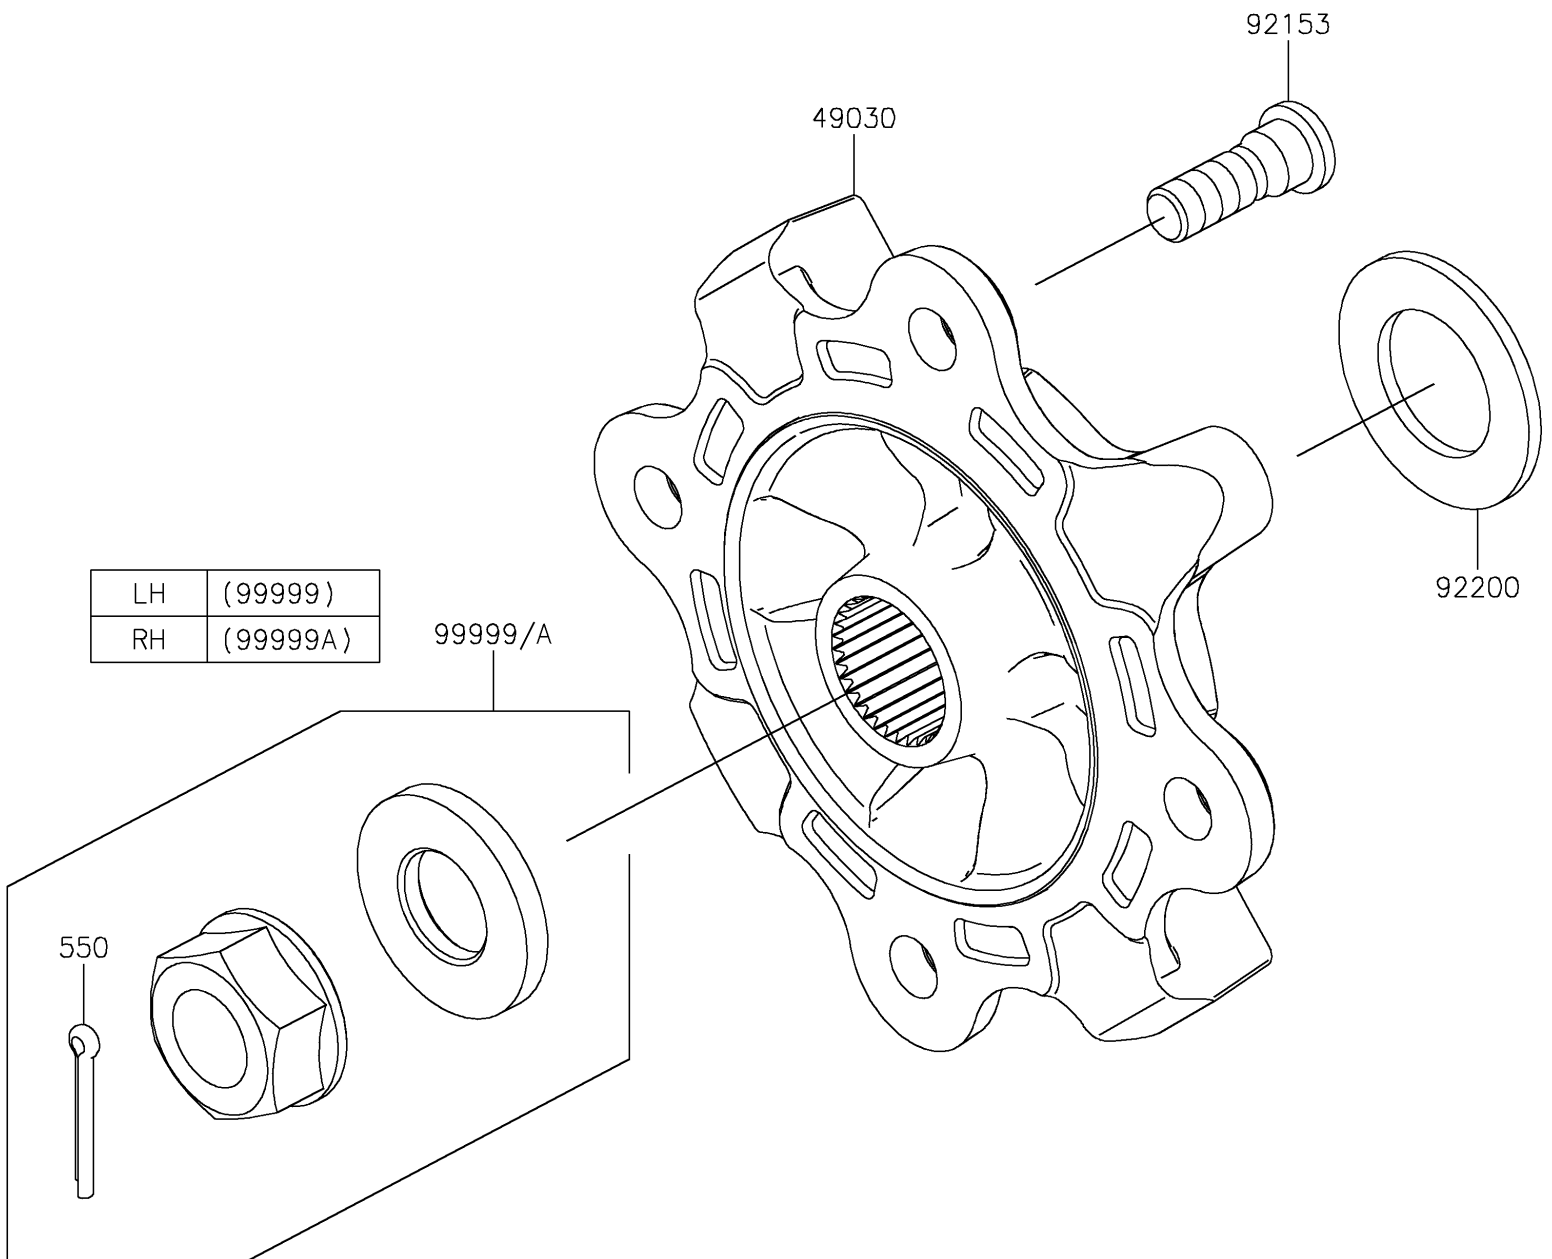

2026 TERYX® KRX4™ 1000 BLACKOUT EDITION

Kawasaki
Let the Good Times Roll®

PARTS DIAGRAM Rear Hubs/Brakes

F2240

2026 TERYX® KRX4™ 1000 BLACKOUT EDITION

PARTS LIST

Rear Hubs/Brakes

ITEM NAME	PART NUMBER	QUANTITY
-----------	-------------	----------
