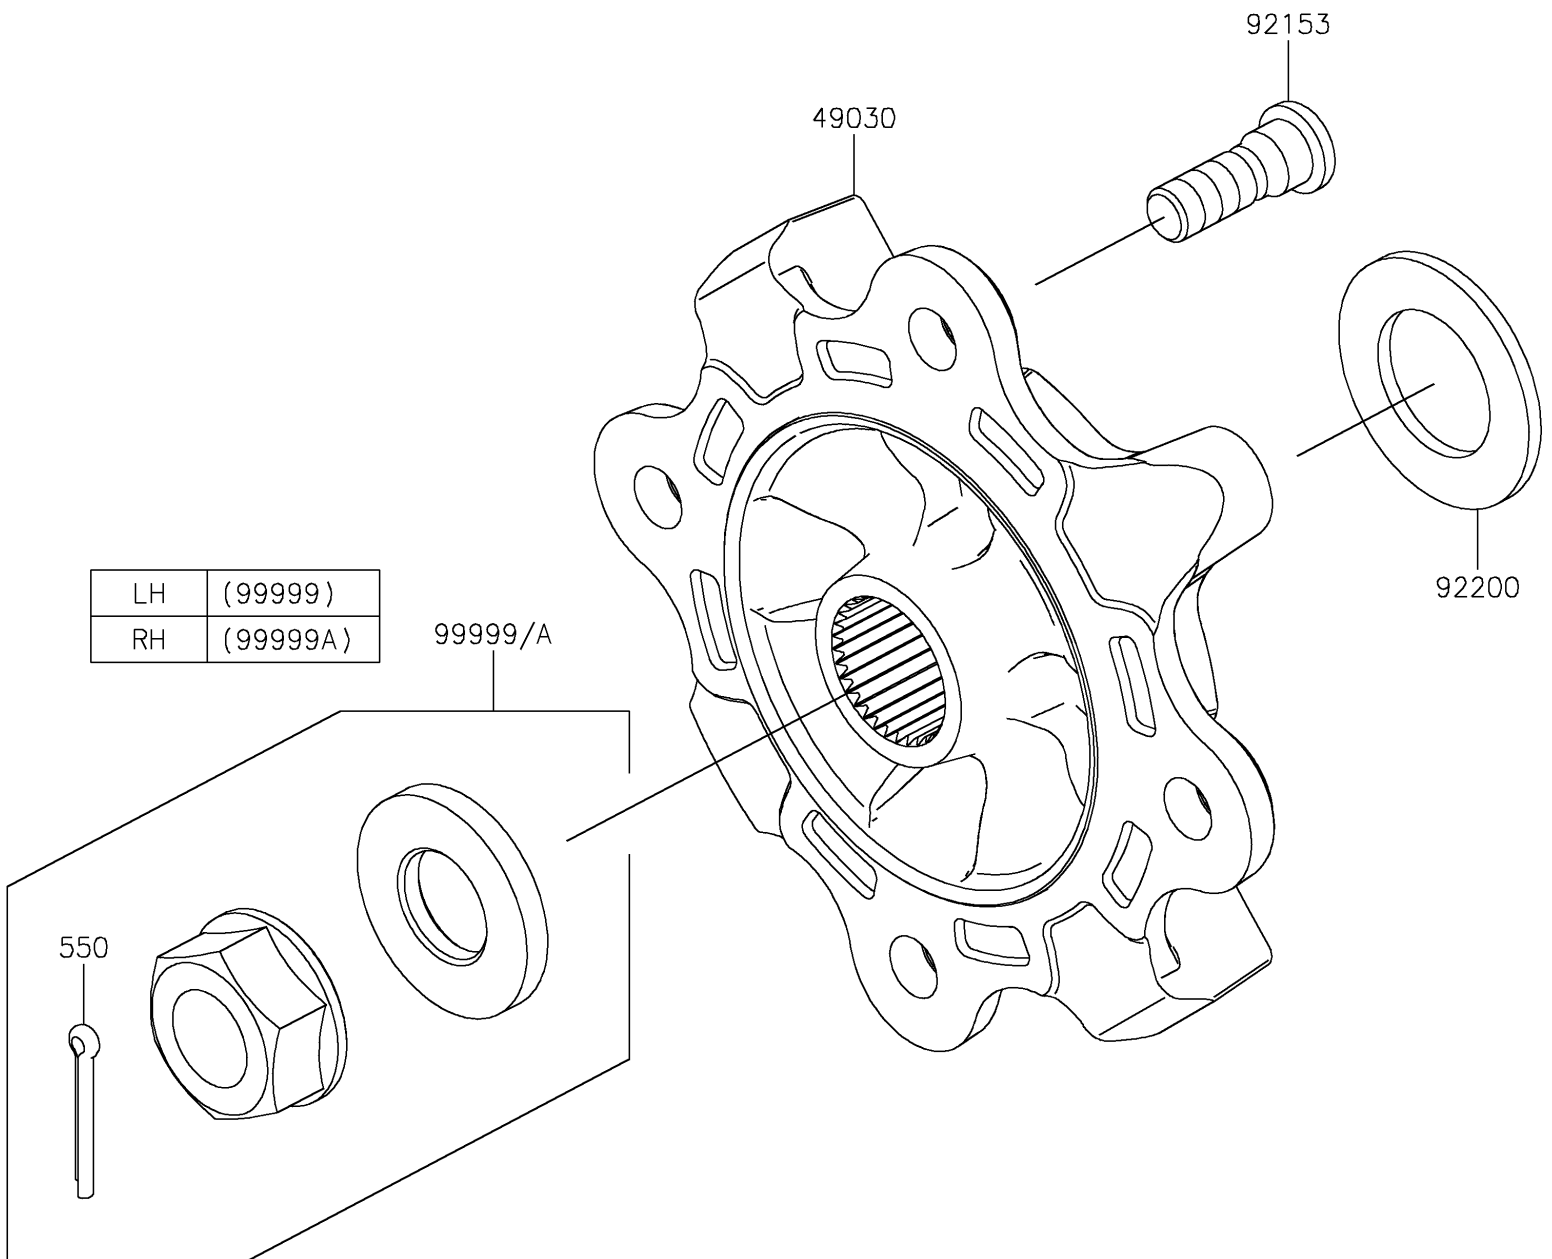

2025 Teryx KRX4 1000 Blackout Edition

PARTS DIAGRAM Rear Hubs/Brakes

F2240

2025 Teryx KRX4 1000 Blackout Edition

PARTS LIST Rear Hubs/Brakes

ITEM NAME	PART NUMBER	QUANTITY
-----------	-------------	----------
