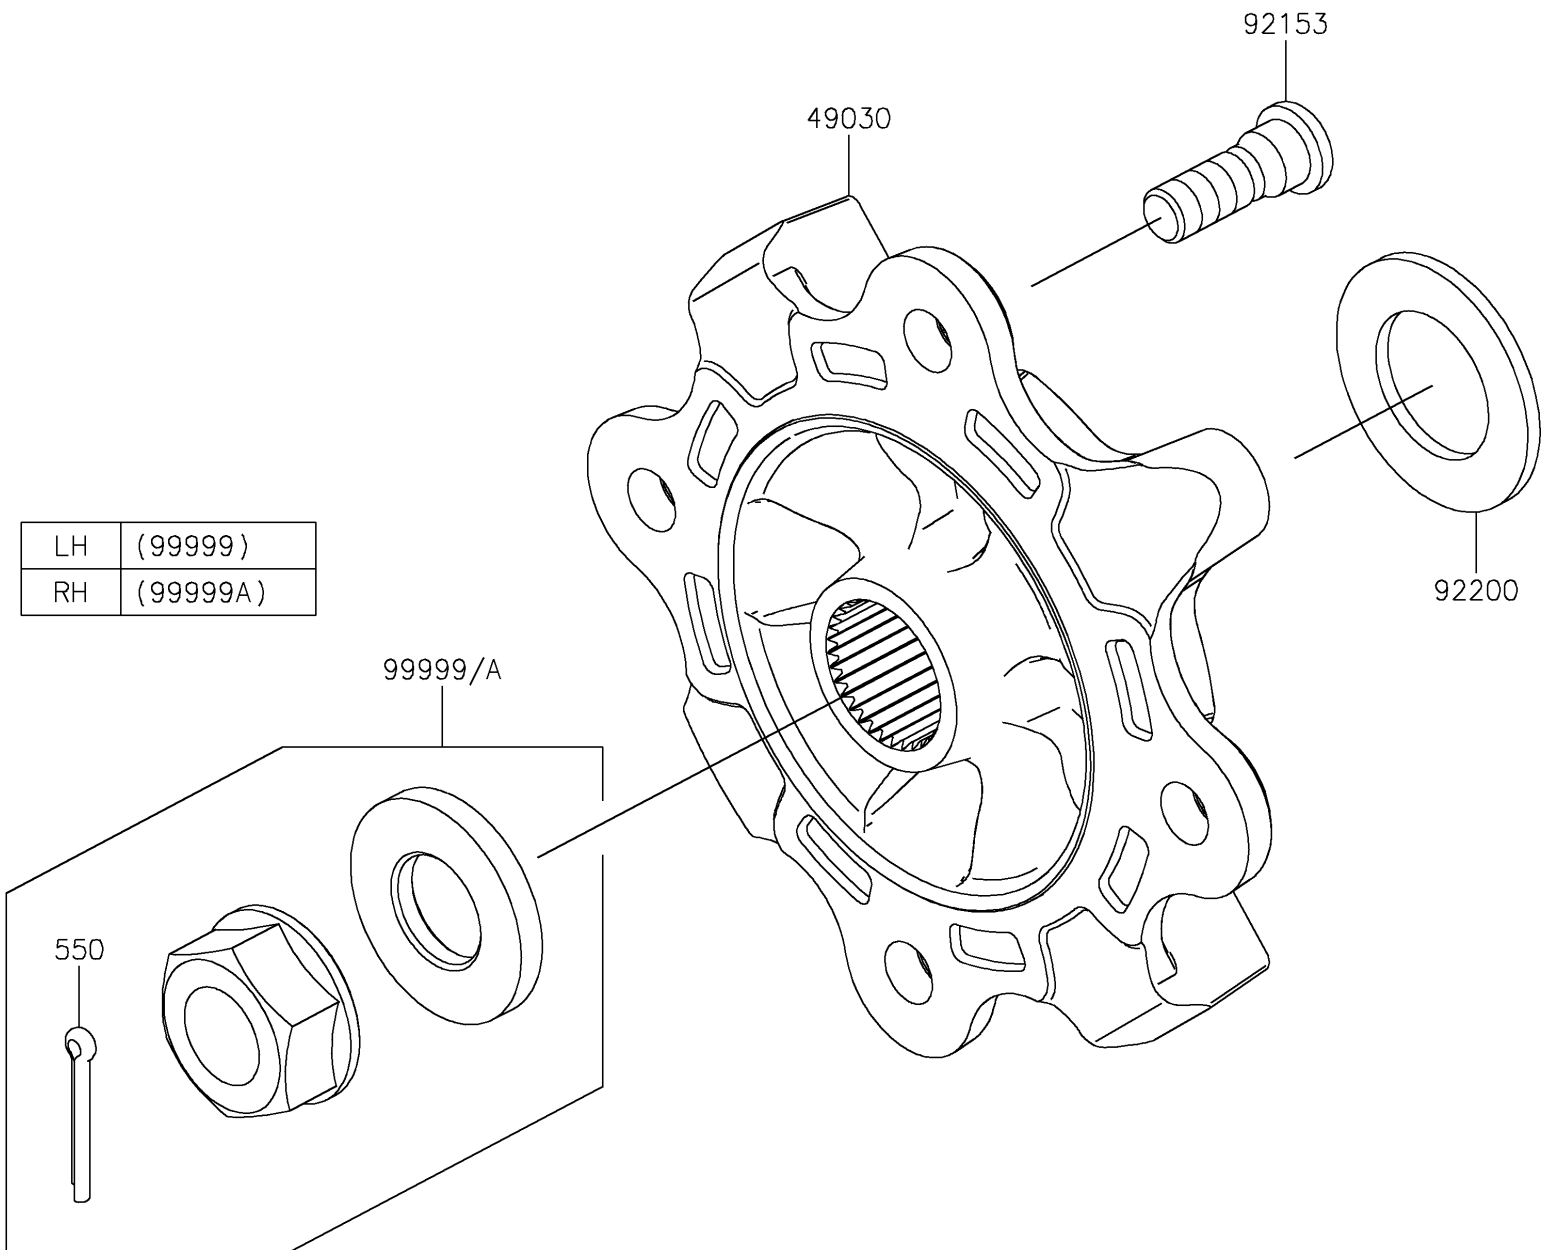

# 2026 TERYX® KRX4™ 1000 BLACKOUT EDITION

**Kawasaki**  
Let the Good Times Roll®

## PARTS DIAGRAM Front Hubs/Brakes

F2230

# 2026 TERYX® KRX4™ 1000 BLACKOUT EDITION

## PARTS LIST