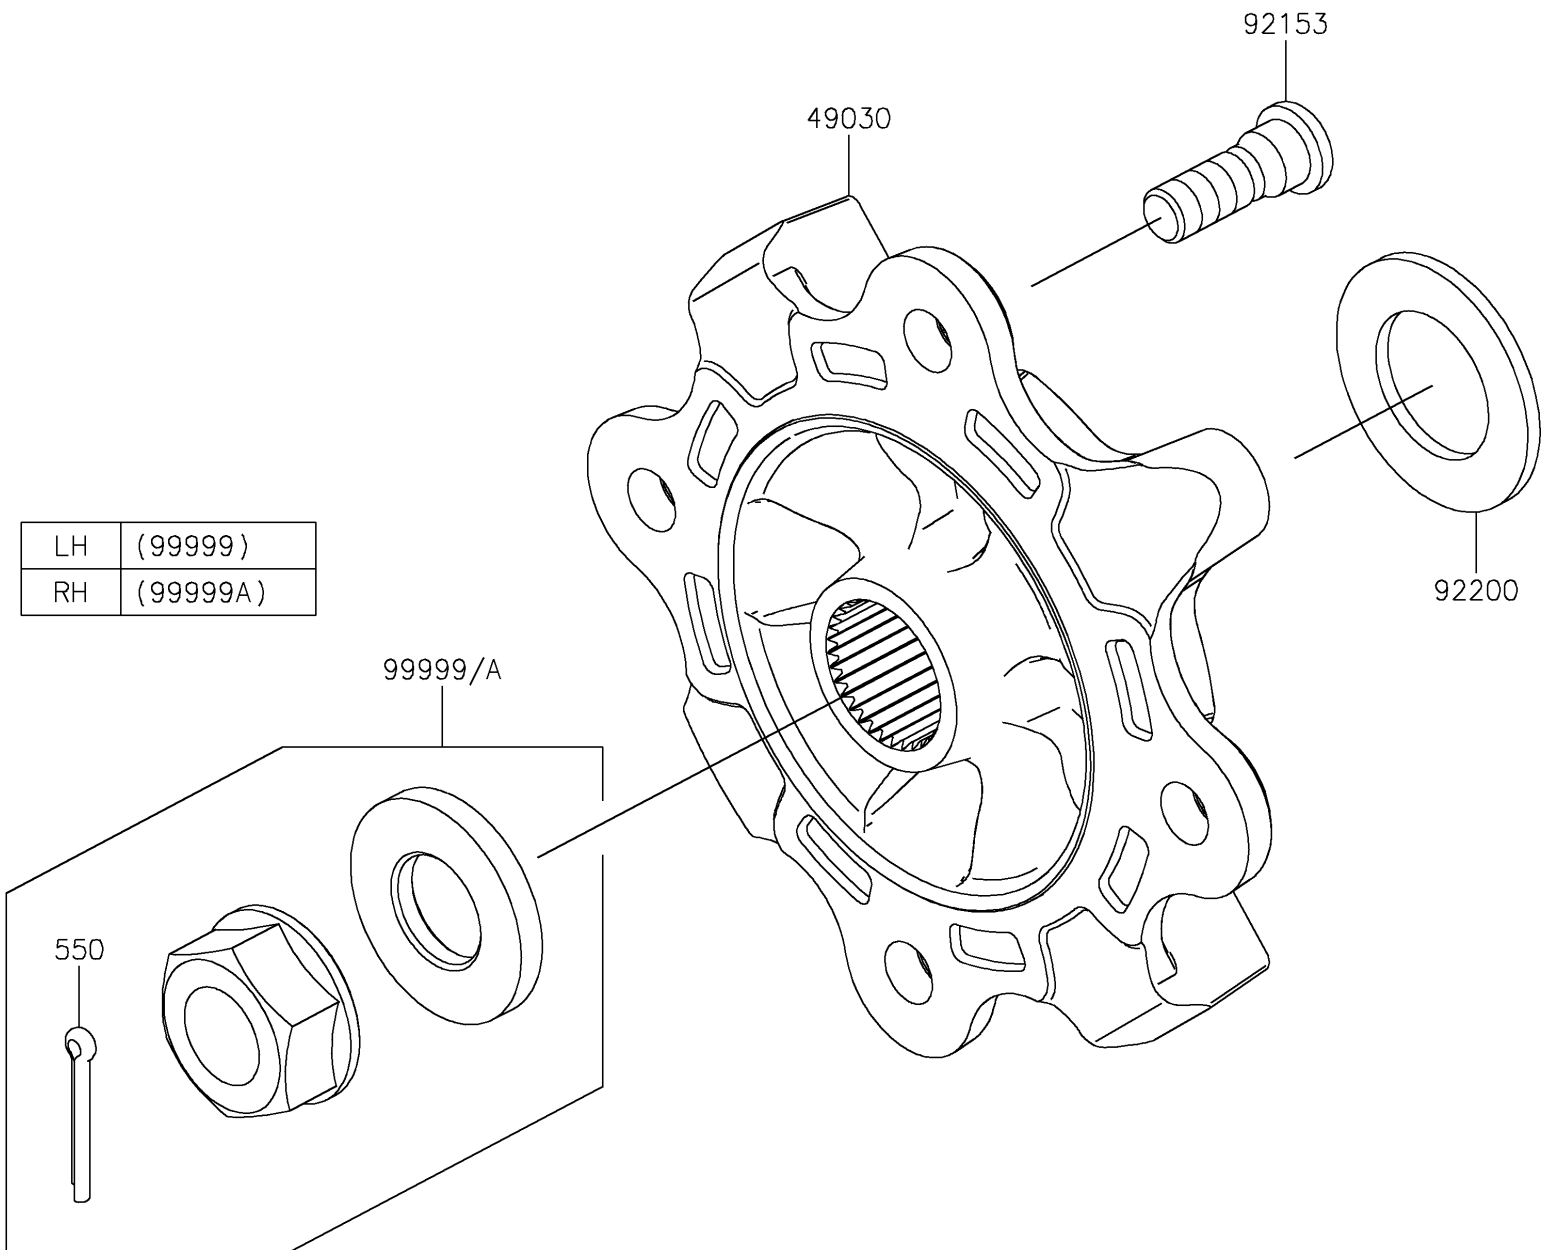

2025 Teryx KRX4 1000 Blackout Edition

PARTS DIAGRAM Front Hubs/Brakes

F2230

2025 Teryx KRX4 1000 Blackout Edition

PARTS LIST

Front Hubs/Brakes

| ITEM NAME | PART NUMBER | QUANTITY |
|-----------|-------------|----------|
|-----------|-------------|----------|
