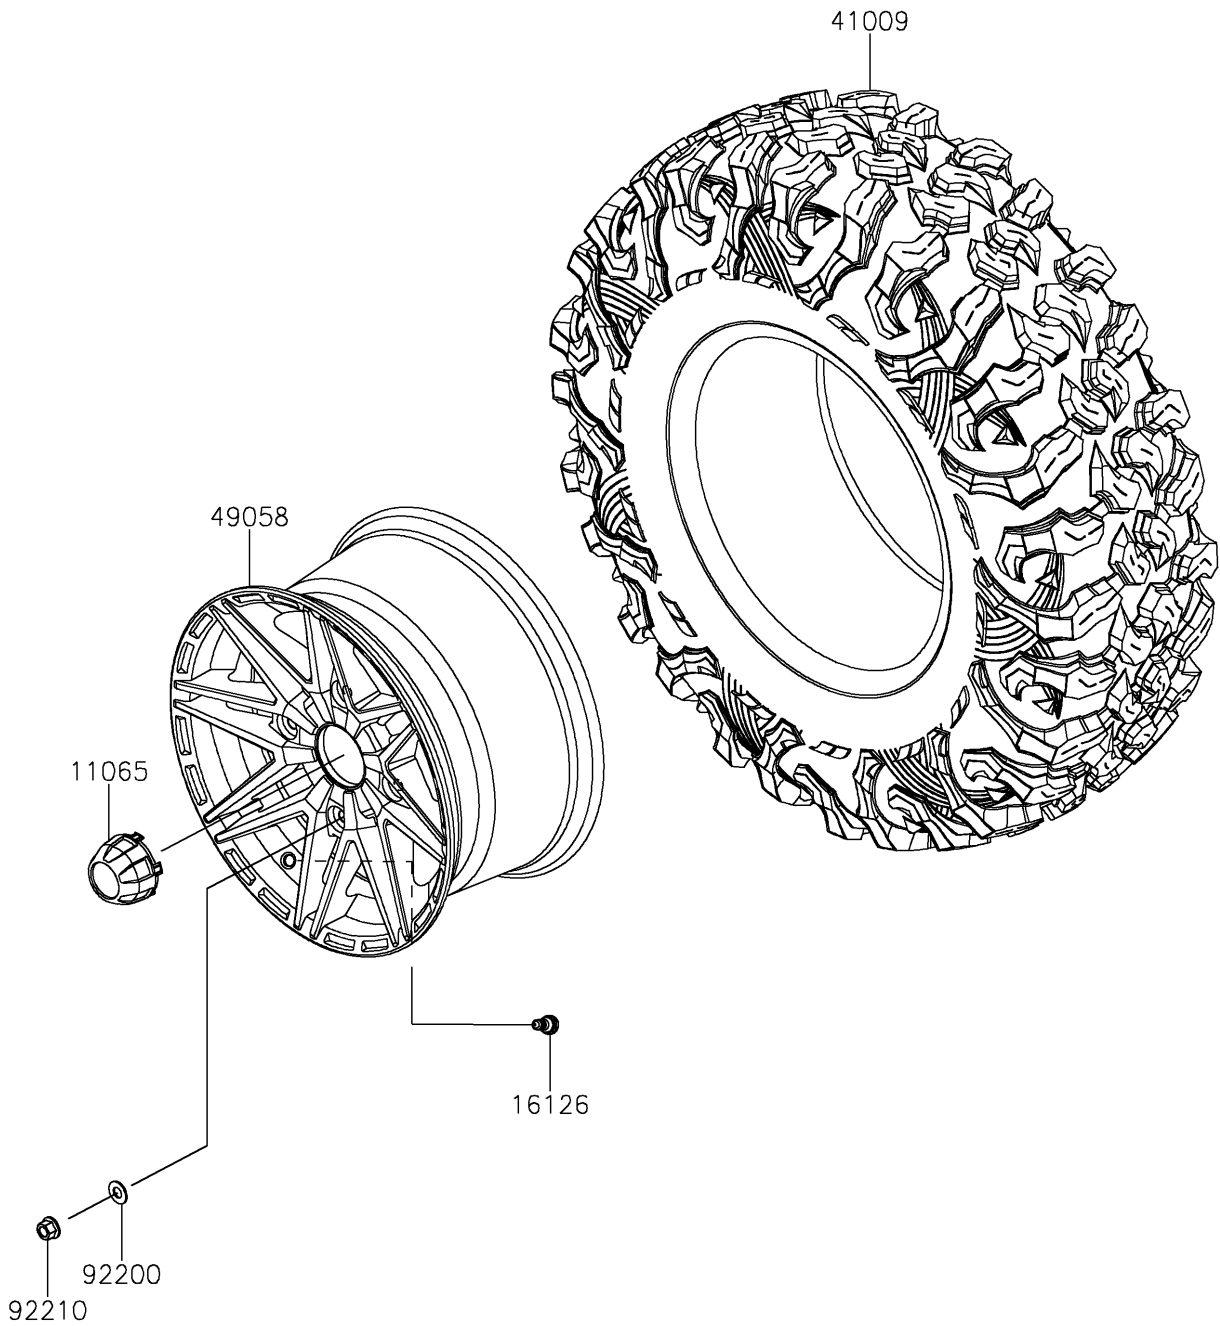

2026 TERYX® KRX4™ 1000 BLACKOUT EDITION

Kawasaki
Let the Good Times Roll®

PARTS DIAGRAM

Wheels/Tires

F2210

2026 TERYX® KRX4™ 1000 BLACKOUT EDITION

PARTS LIST

Wheels/Tires

| ITEM NAME | PART NUMBER | QUANTITY |
|-----------|-------------|----------|
|-----------|-------------|----------|
